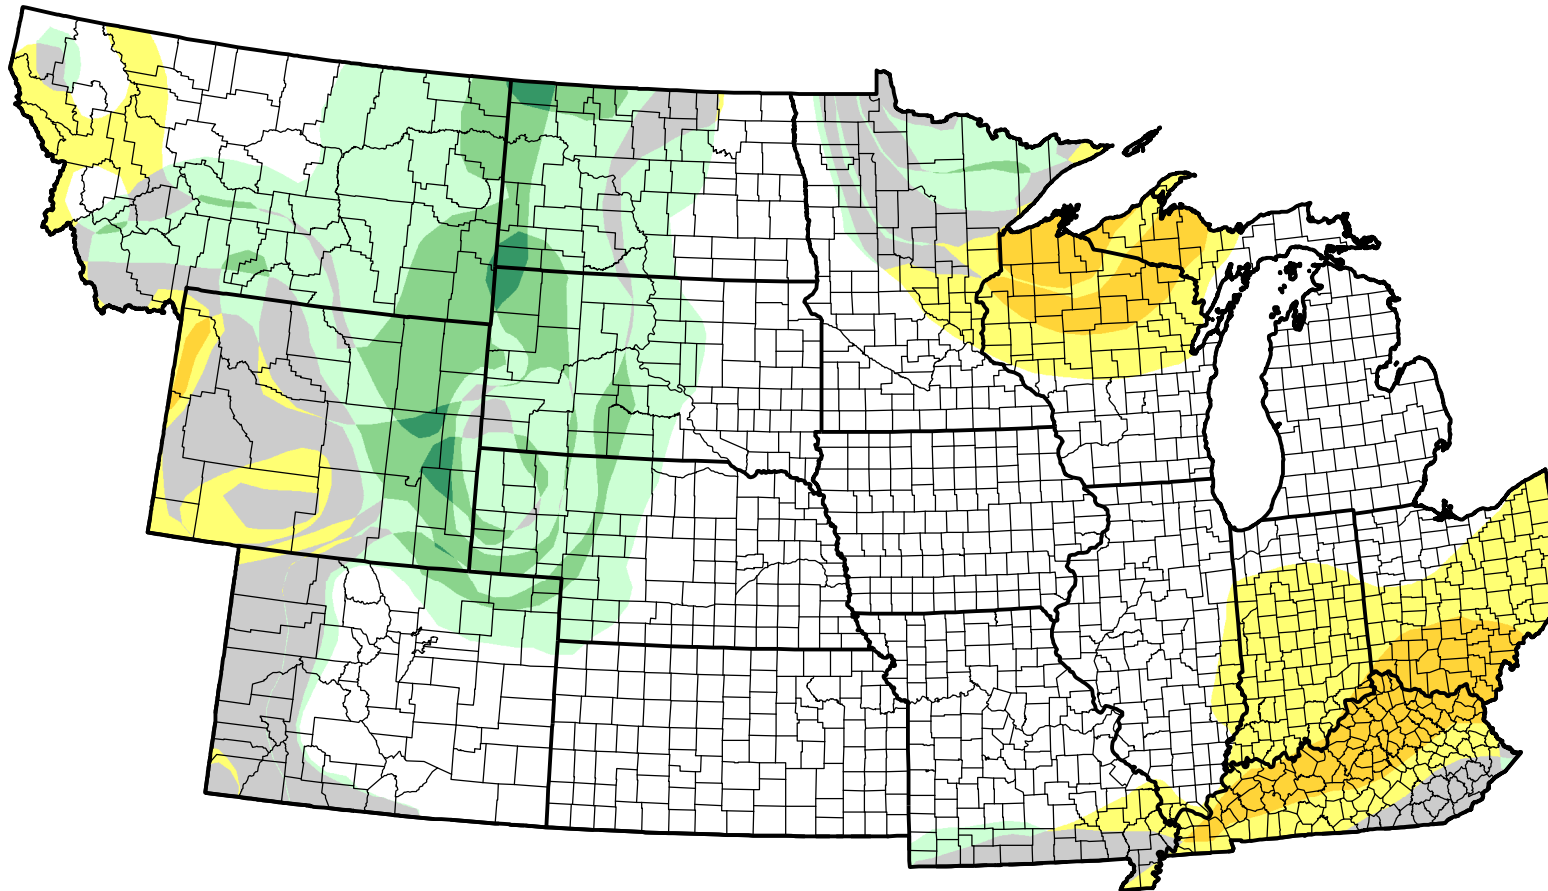

U.S. Drought Monitor Class Change - NWS Central 8 Week

June 5, 2007
compared to
April 12, 2007

droughtmonitor.unl.edu

-  5 Class Degradation
-  4 Class Degradation
-  3 Class Degradation
-  2 Class Degradation
-  1 Class Degradation
-  No Change
-  1 Class Improvement
-  2 Class Improvement
-  3 Class Improvement
-  4 Class Improvement
-  5 Class Improvement