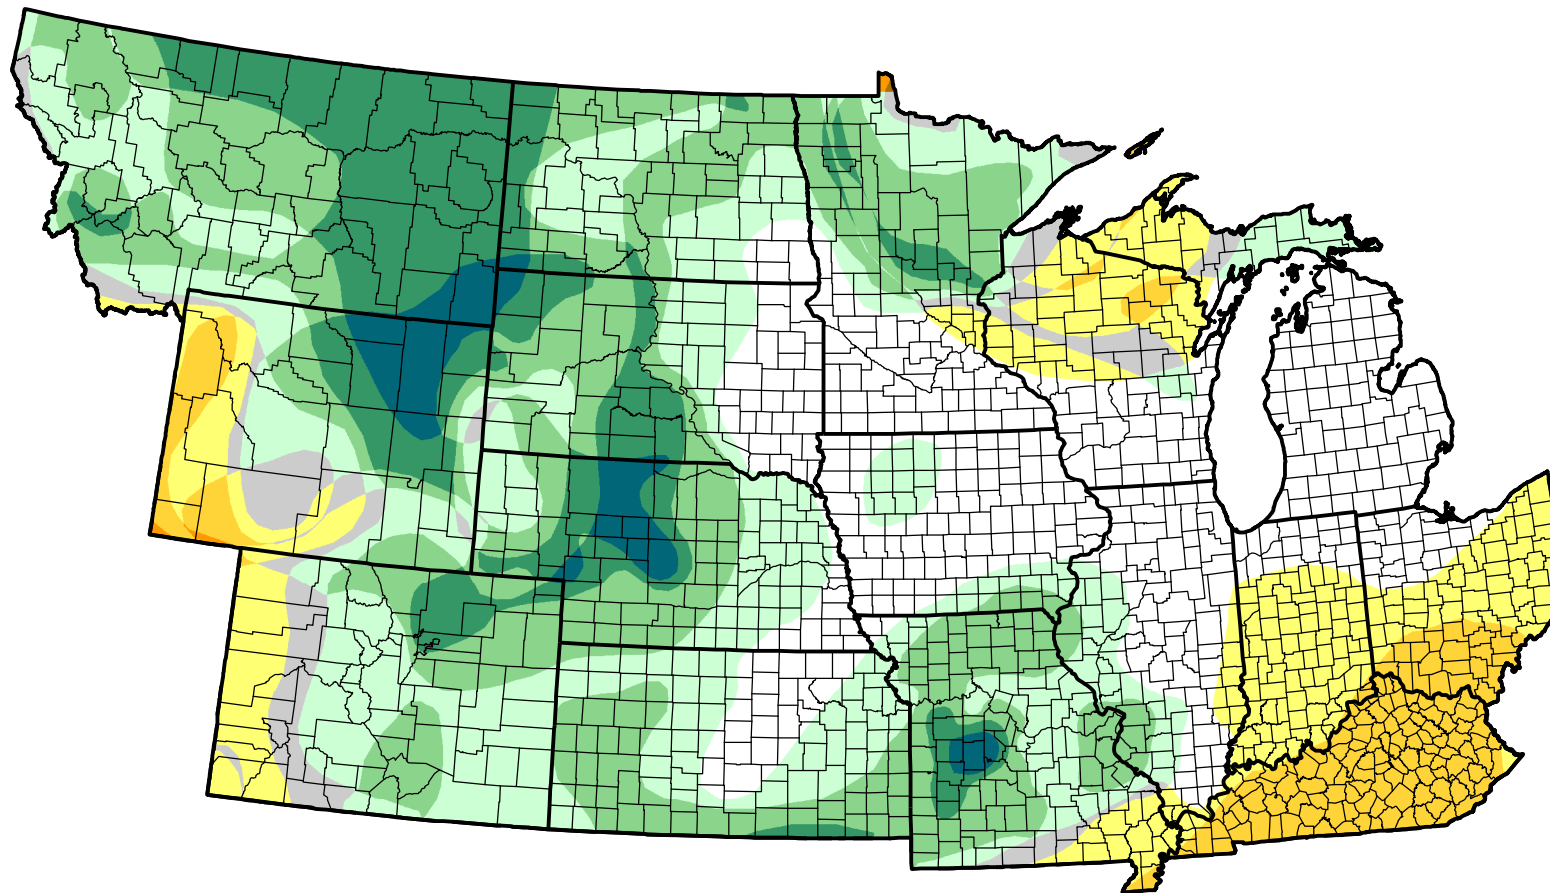

U.S. Drought Monitor Class Change - NWS Central Start of Water Year

-  5 Class Degradation
-  4 Class Degradation
-  3 Class Degradation
-  2 Class Degradation
-  1 Class Degradation
-  No Change
-  1 Class Improvement
-  2 Class Improvement
-  3 Class Improvement
-  4 Class Improvement
-  5 Class Improvement

June 5, 2007
compared to
September 28, 2006

droughtmonitor.unl.edu