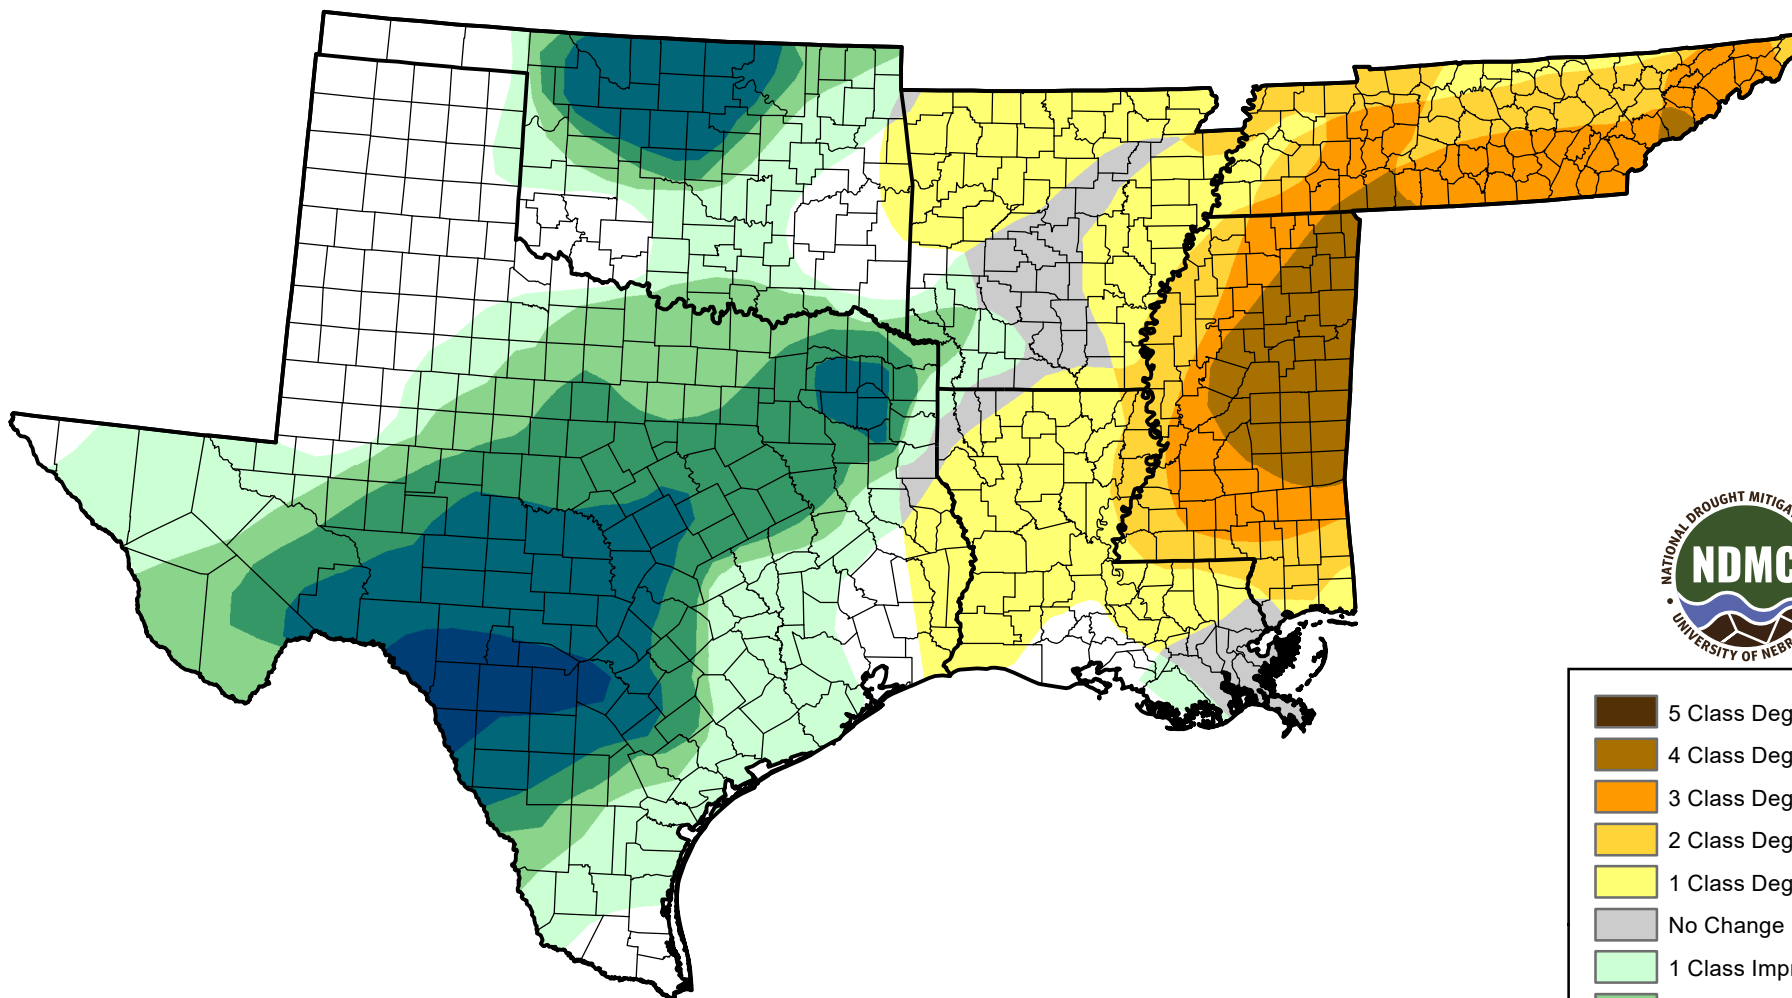

U.S. Drought Monitor Class Change - South

Start of Calendar Year

June 5, 2007
compared to
January 4, 2007

droughtmonitor.unl.edu

- 5 Class Degradation
- 4 Class Degradation
- 3 Class Degradation
- 2 Class Degradation
- 1 Class Degradation
- No Change
- 1 Class Improvement
- 2 Class Improvement
- 3 Class Improvement
- 4 Class Improvement
- 5 Class Improvement