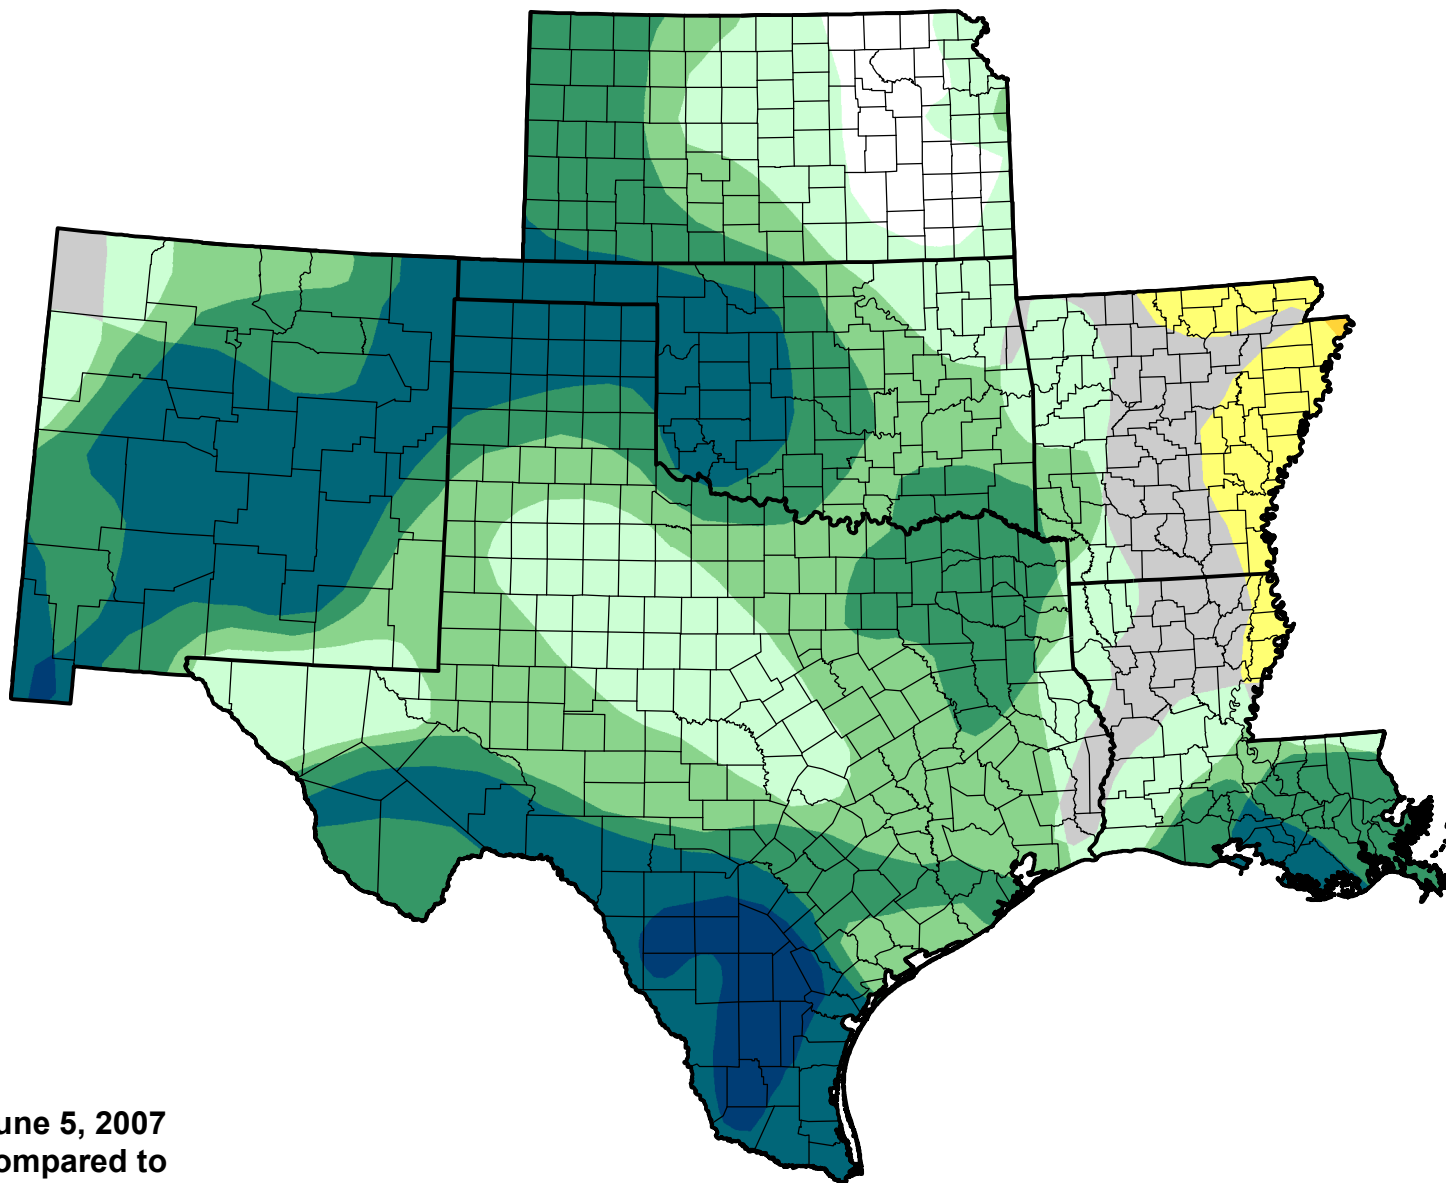

U.S. Drought Monitor Class Change - SCIPP

52 Week

-  5 Class Degradation
-  4 Class Degradation
-  3 Class Degradation
-  2 Class Degradation
-  1 Class Degradation
-  No Change
-  1 Class Improvement
-  2 Class Improvement
-  3 Class Improvement
-  4 Class Improvement
-  5 Class Improvement

June 5, 2007
compared to
June 8, 2006

droughtmonitor.unl.edu