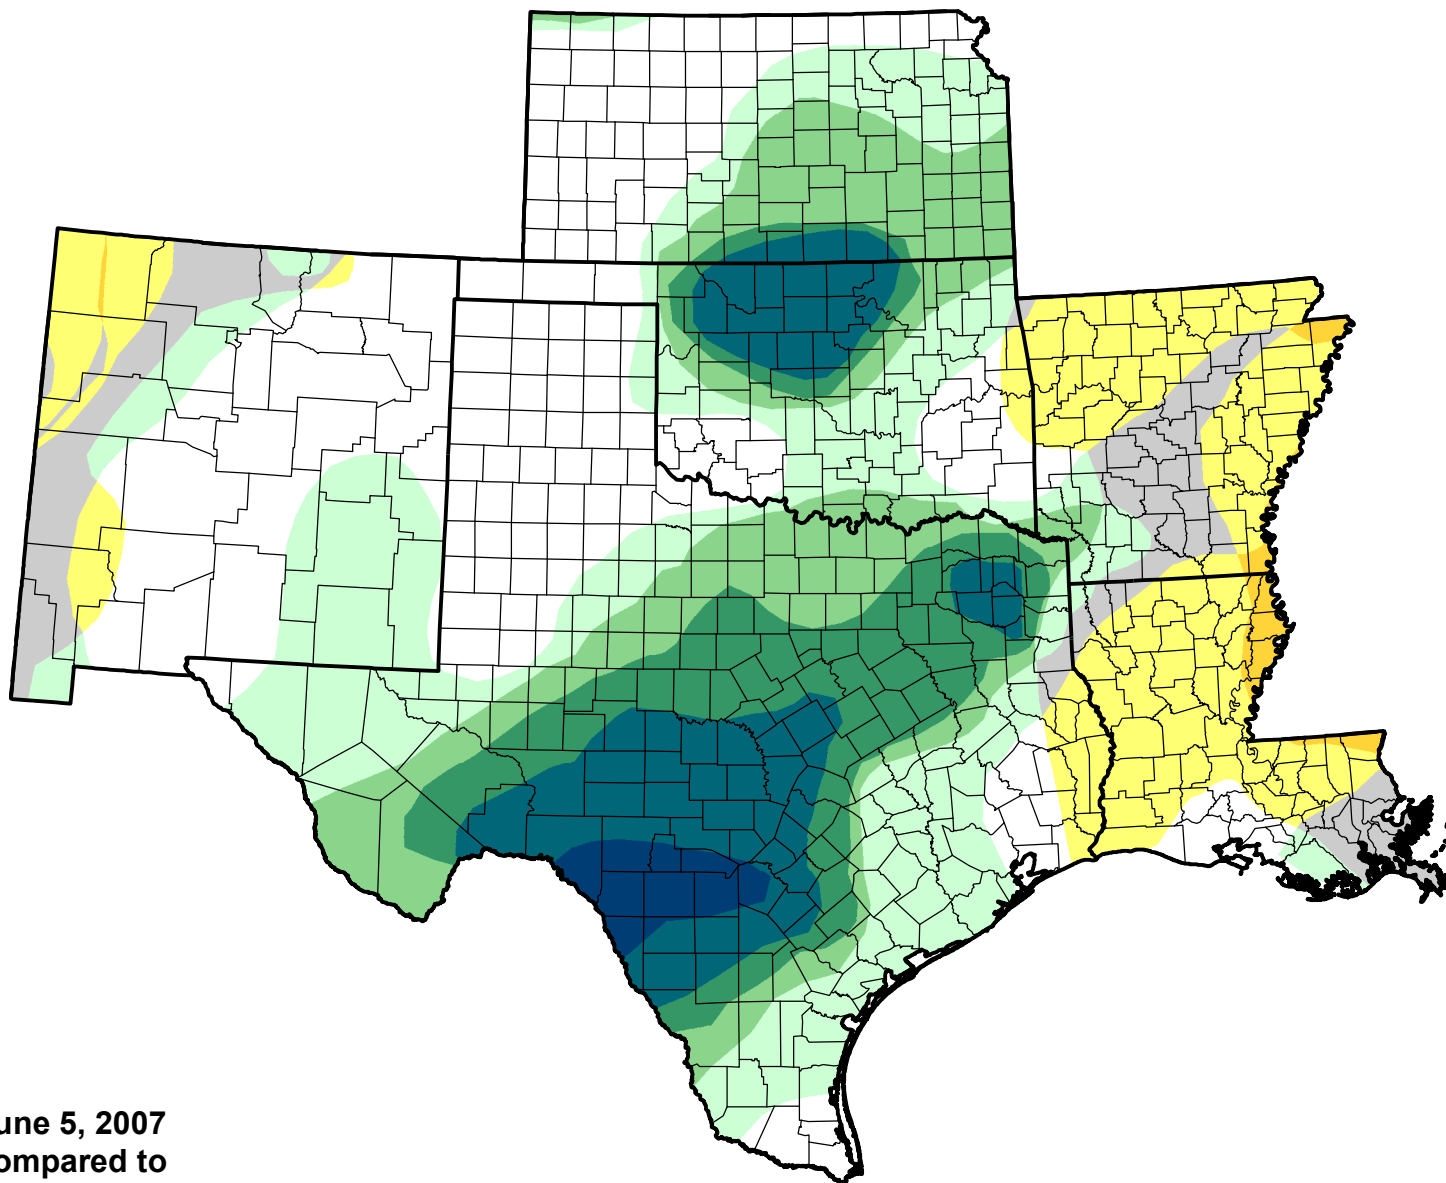

# U.S. Drought Monitor Class Change - SCIPP

Start of Calendar Year

June 5, 2007  
compared to  
January 4, 2007

[droughtmonitor.unl.edu](http://droughtmonitor.unl.edu)

-  5 Class Degradation
-  4 Class Degradation
-  3 Class Degradation
-  2 Class Degradation
-  1 Class Degradation
-  No Change
-  1 Class Improvement
-  2 Class Improvement
-  3 Class Improvement
-  4 Class Improvement
-  5 Class Improvement