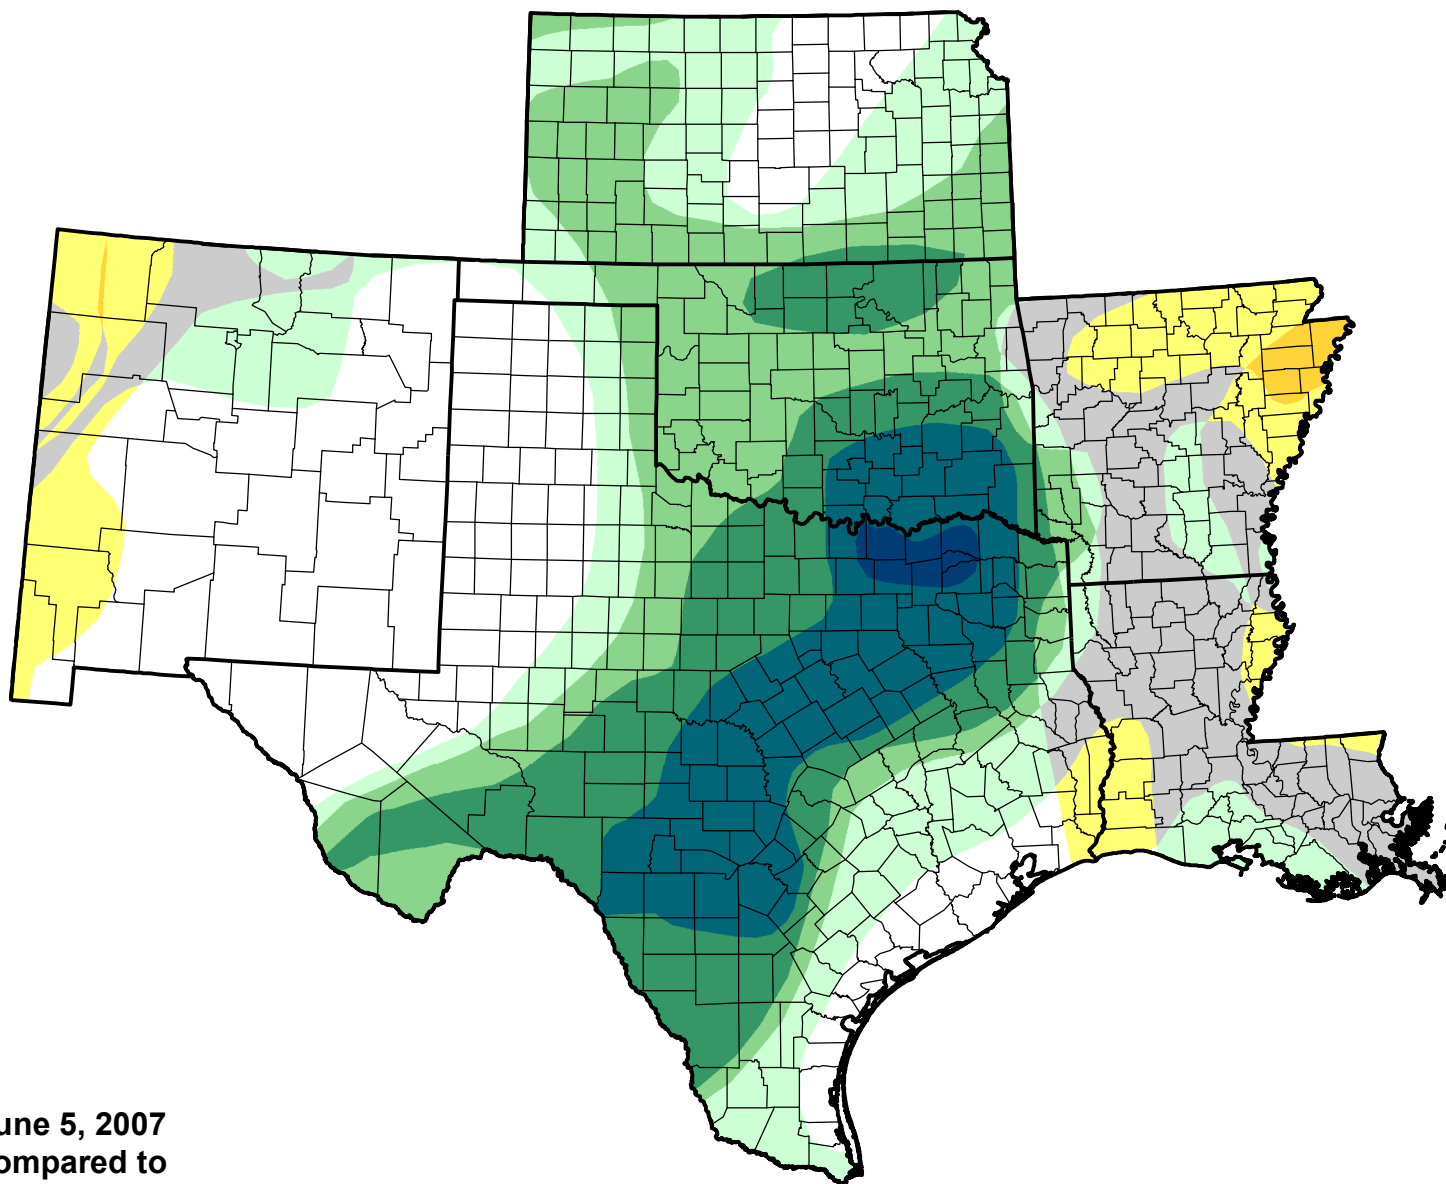

# U.S. Drought Monitor Class Change - SCIPP

## Start of Water Year

June 5, 2007  
compared to  
September 28, 2006

[droughtmonitor.unl.edu](http://droughtmonitor.unl.edu)

-  5 Class Degradation
-  4 Class Degradation
-  3 Class Degradation
-  2 Class Degradation
-  1 Class Degradation
-  No Change
-  1 Class Improvement
-  2 Class Improvement
-  3 Class Improvement
-  4 Class Improvement
-  5 Class Improvement