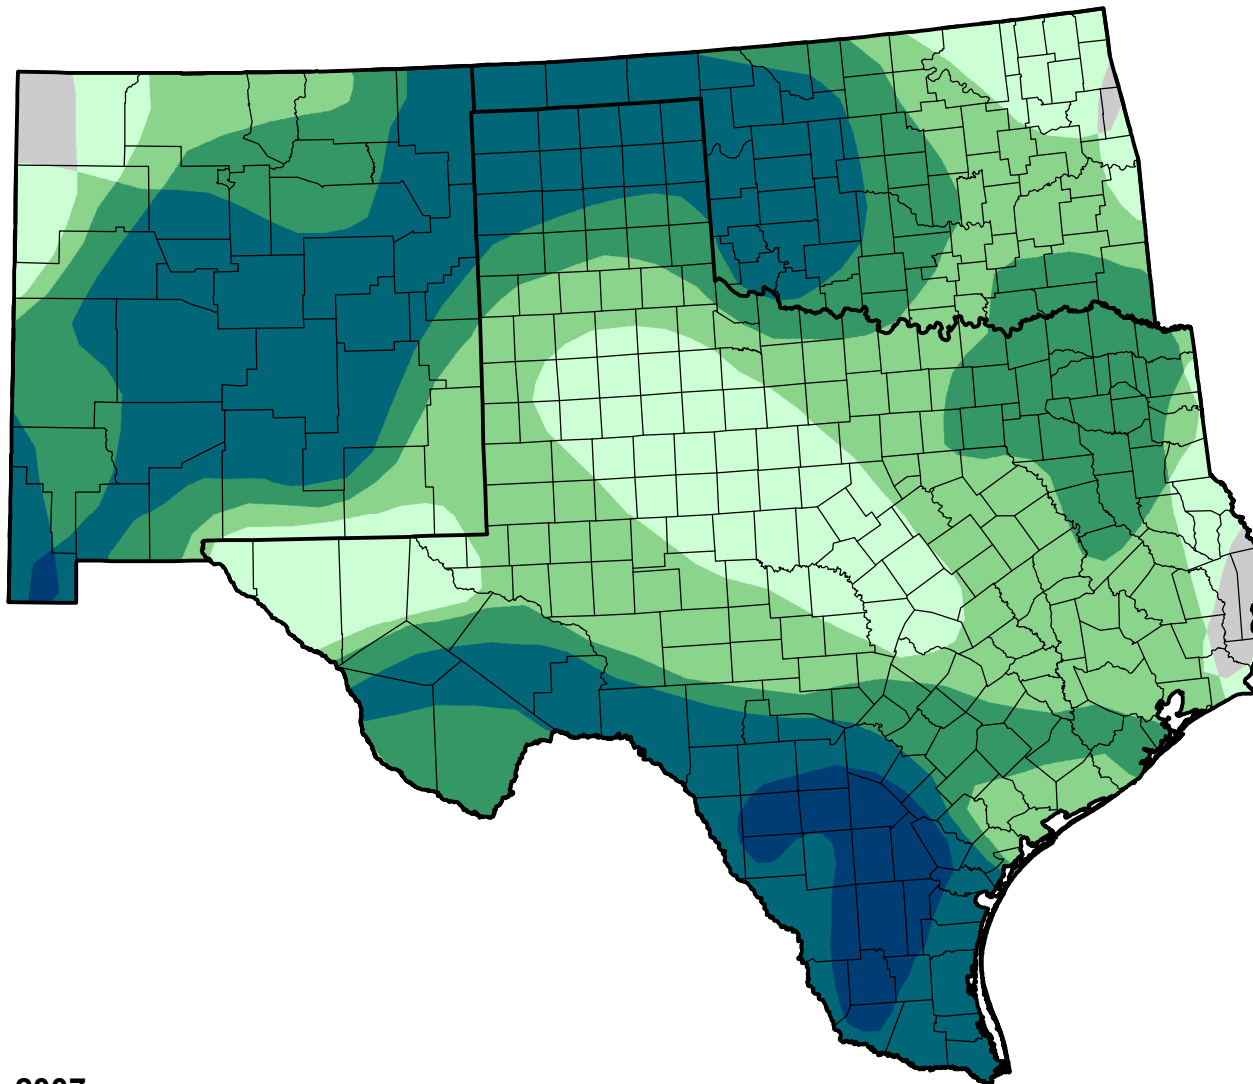

# U.S. Drought Monitor Class Change - Southern Plains RDEWS

52 Week

June 5, 2007  
compared to  
June 8, 2006

[droughtmonitor.unl.edu](http://droughtmonitor.unl.edu)

-  5 Class Degradation
-  4 Class Degradation
-  3 Class Degradation
-  2 Class Degradation
-  1 Class Degradation
-  No Change
-  1 Class Improvement
-  2 Class Improvement
-  3 Class Improvement
-  4 Class Improvement
-  5 Class Improvement