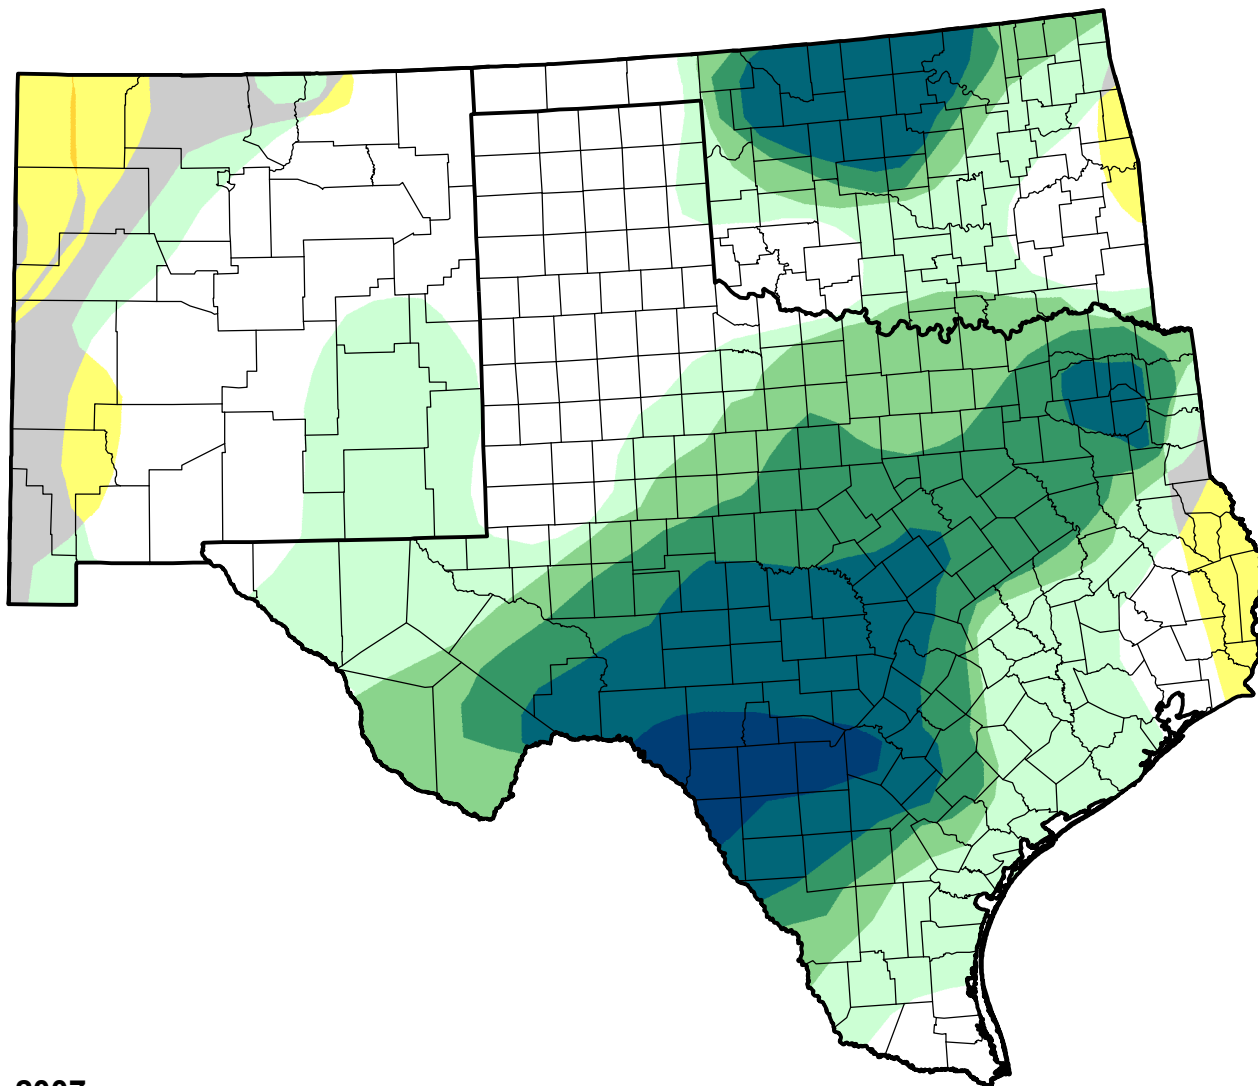

U.S. Drought Monitor Class Change - Southern Plains RDEWS

Start of Calendar Year

June 5, 2007
compared to
January 4, 2007

droughtmonitor.unl.edu

- | | |
|---|---------------------|
|  | 5 Class Degradation |
|  | 4 Class Degradation |
|  | 3 Class Degradation |
|  | 2 Class Degradation |
|  | 1 Class Degradation |
|  | No Change |
|  | 1 Class Improvement |
|  | 2 Class Improvement |
|  | 3 Class Improvement |
|  | 4 Class Improvement |
|  | 5 Class Improvement |