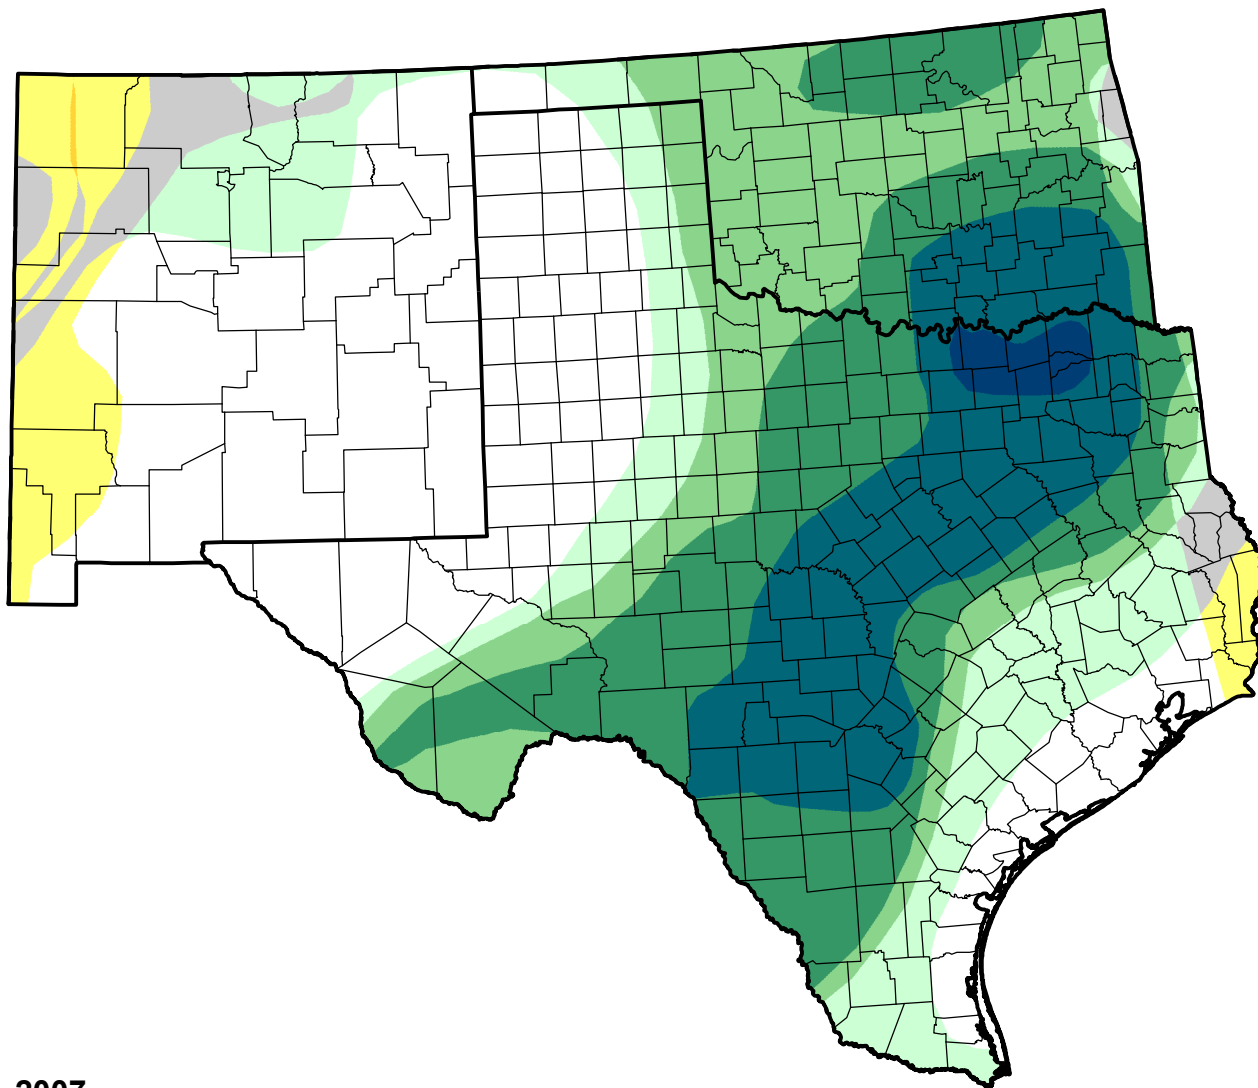

U.S. Drought Monitor Class Change - Southern Plains RDEWS

Start of Water Year

June 5, 2007
compared to
September 28, 2006

droughtmonitor.unl.edu

- 5 Class Degradation
- 4 Class Degradation
- 3 Class Degradation
- 2 Class Degradation
- 1 Class Degradation
- No Change
- 1 Class Improvement
- 2 Class Improvement
- 3 Class Improvement
- 4 Class Improvement
- 5 Class Improvement