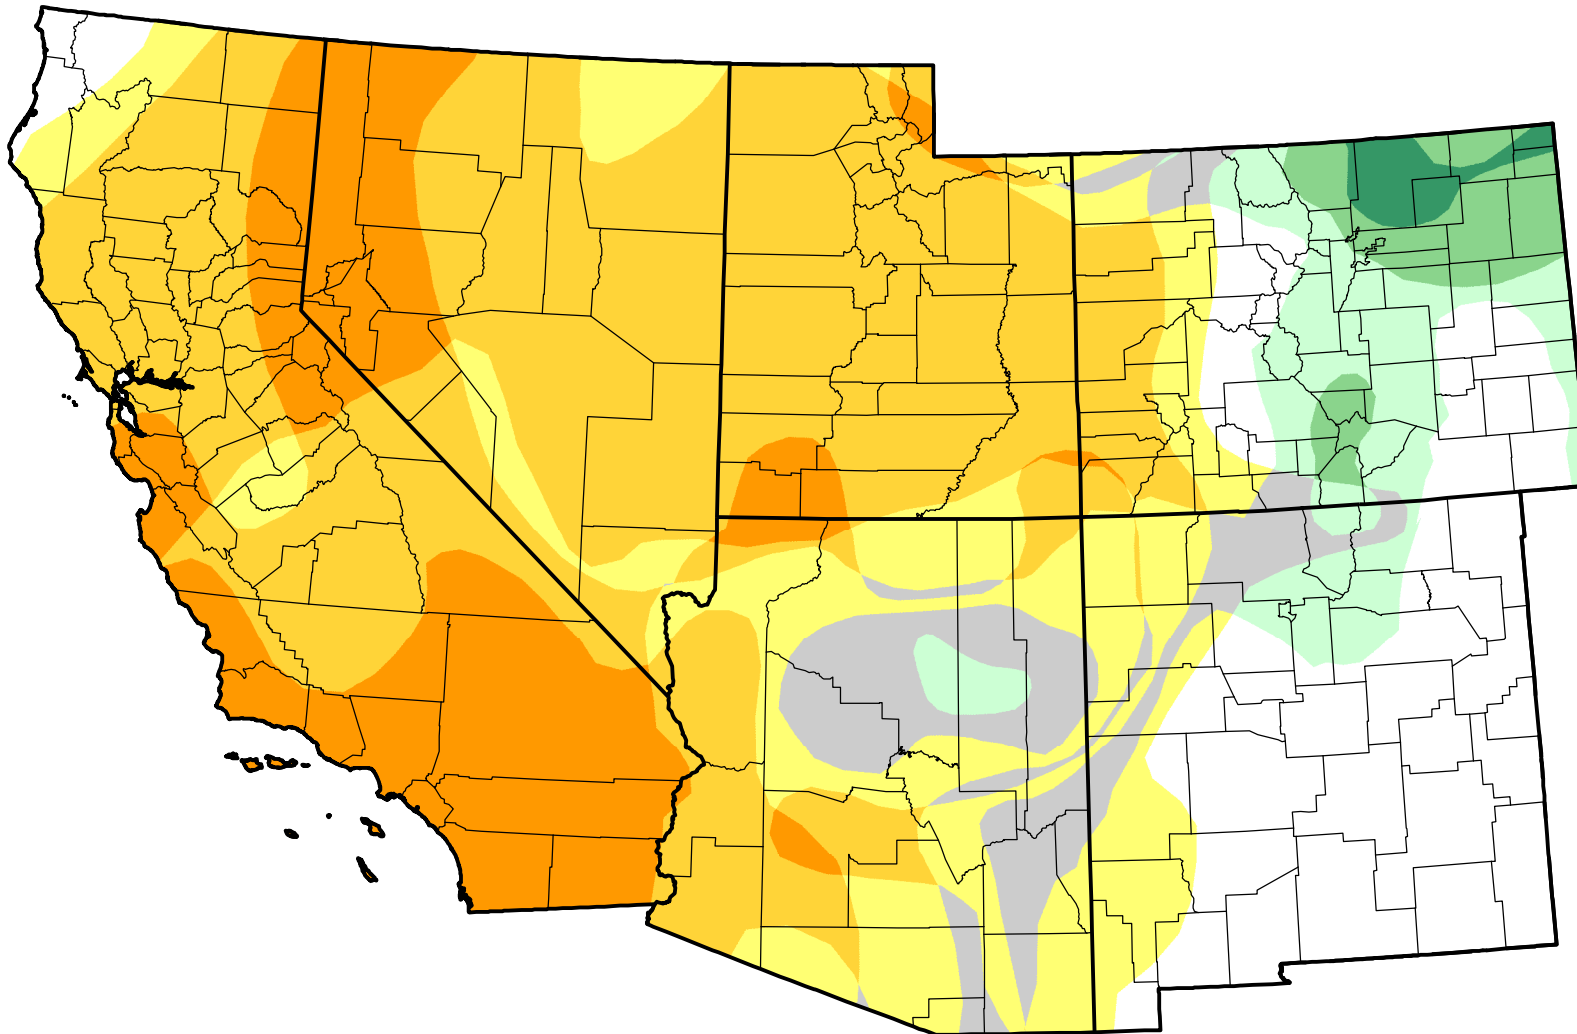

U.S. Drought Monitor Class Change - Southwest

26 Week

June 5, 2007
compared to
December 7, 2006

-  5 Class Degradation
-  4 Class Degradation
-  3 Class Degradation
-  2 Class Degradation
-  1 Class Degradation
-  No Change
-  1 Class Improvement
-  2 Class Improvement
-  3 Class Improvement
-  4 Class Improvement
-  5 Class Improvement