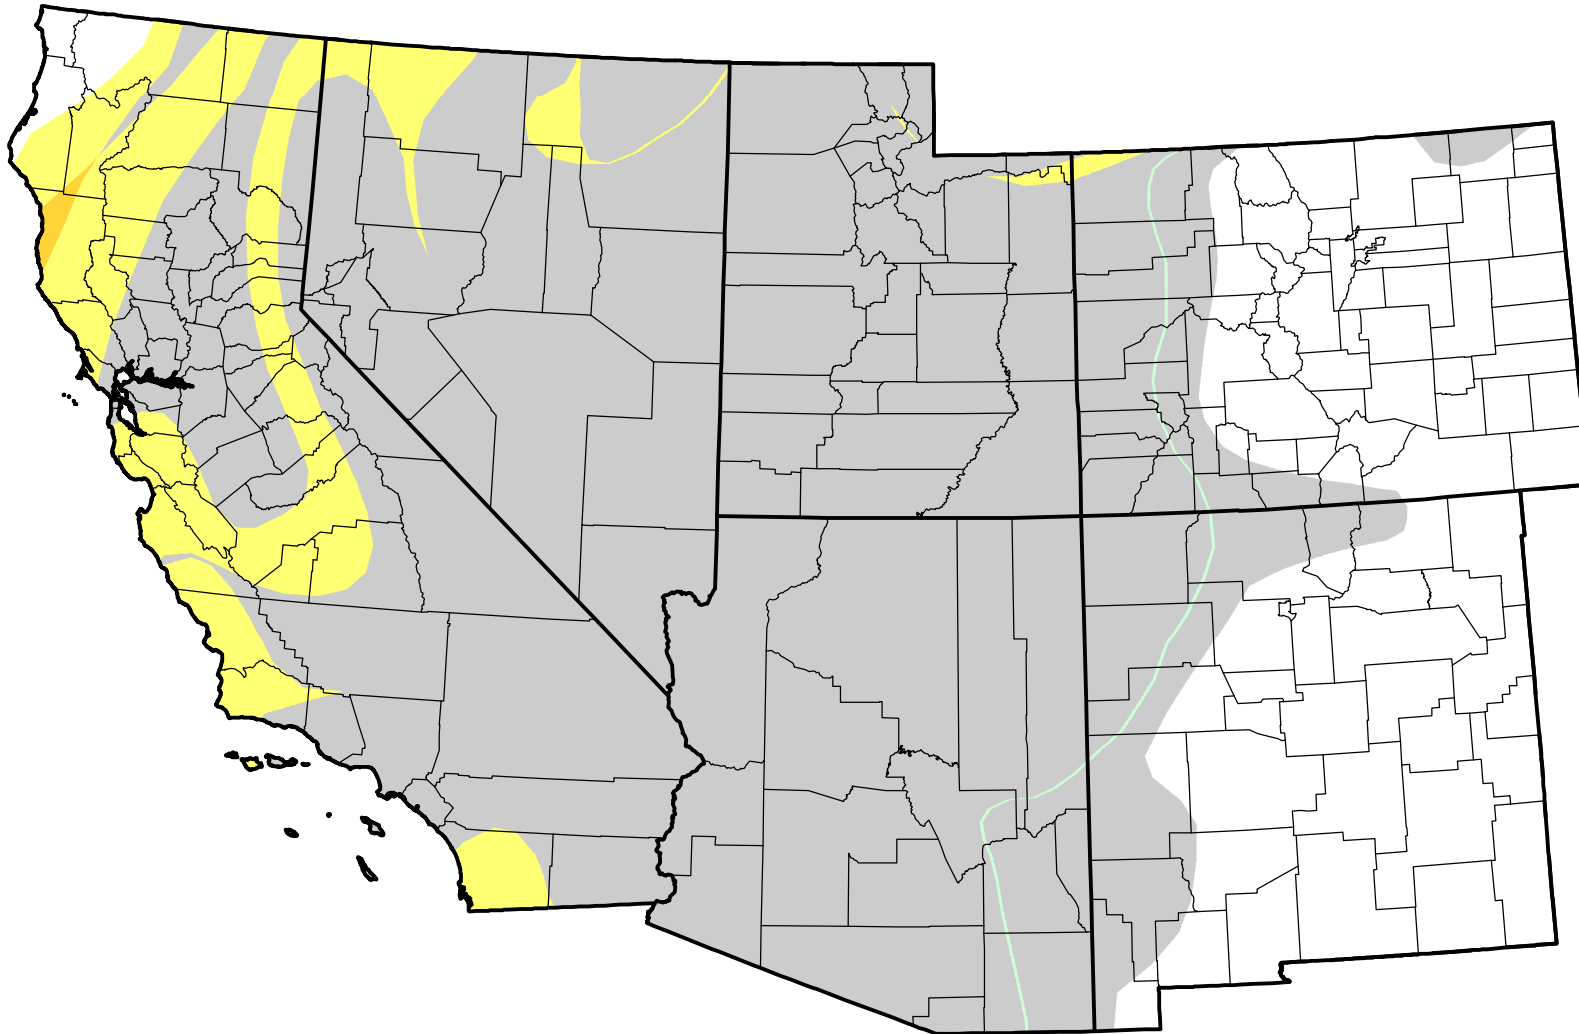

U.S. Drought Monitor Class Change - Southwest

4 Week

June 5, 2007
compared to
May 10, 2007

droughtmonitor.unl.edu