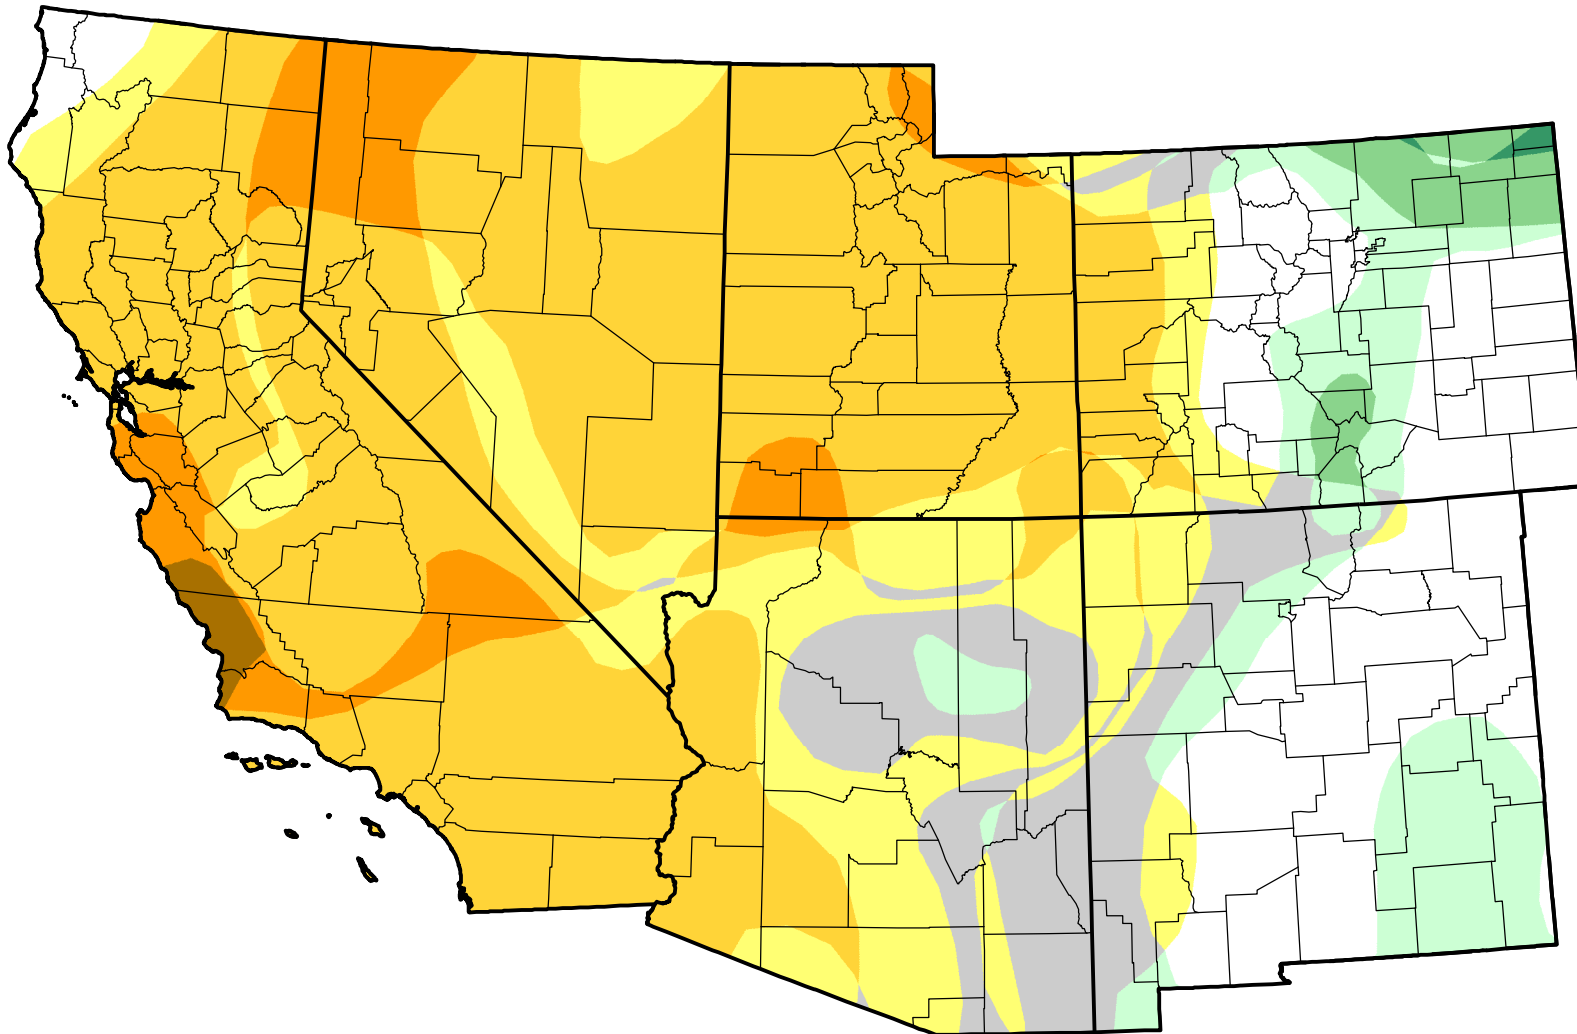

# U.S. Drought Monitor Class Change - Southwest

Start of Calendar Year

June 5, 2007  
compared to  
January 4, 2007

[droughtmonitor.unl.edu](http://droughtmonitor.unl.edu)

-  5 Class Degradation
-  4 Class Degradation
-  3 Class Degradation
-  2 Class Degradation
-  1 Class Degradation
-  No Change
-  1 Class Improvement
-  2 Class Improvement
-  3 Class Improvement
-  4 Class Improvement
-  5 Class Improvement