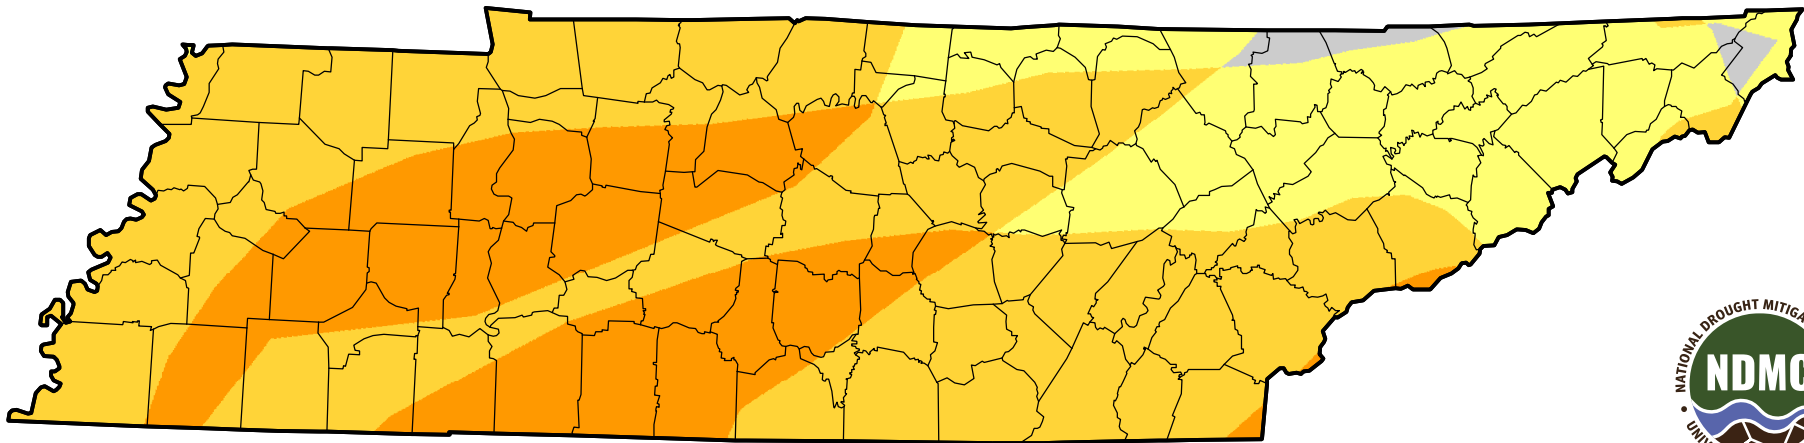

U.S. Drought Monitor Class Change - Tennessee

13 Week

June 5, 2007
compared to
March 8, 2007

droughtmonitor.unl.edu

- | | |
|---|---------------------|
|  | 5 Class Degradation |
|  | 4 Class Degradation |
|  | 3 Class Degradation |
|  | 2 Class Degradation |
|  | 1 Class Degradation |
|  | No Change |
|  | 1 Class Improvement |
|  | 2 Class Improvement |
|  | 3 Class Improvement |
|  | 4 Class Improvement |
|  | 5 Class Improvement |