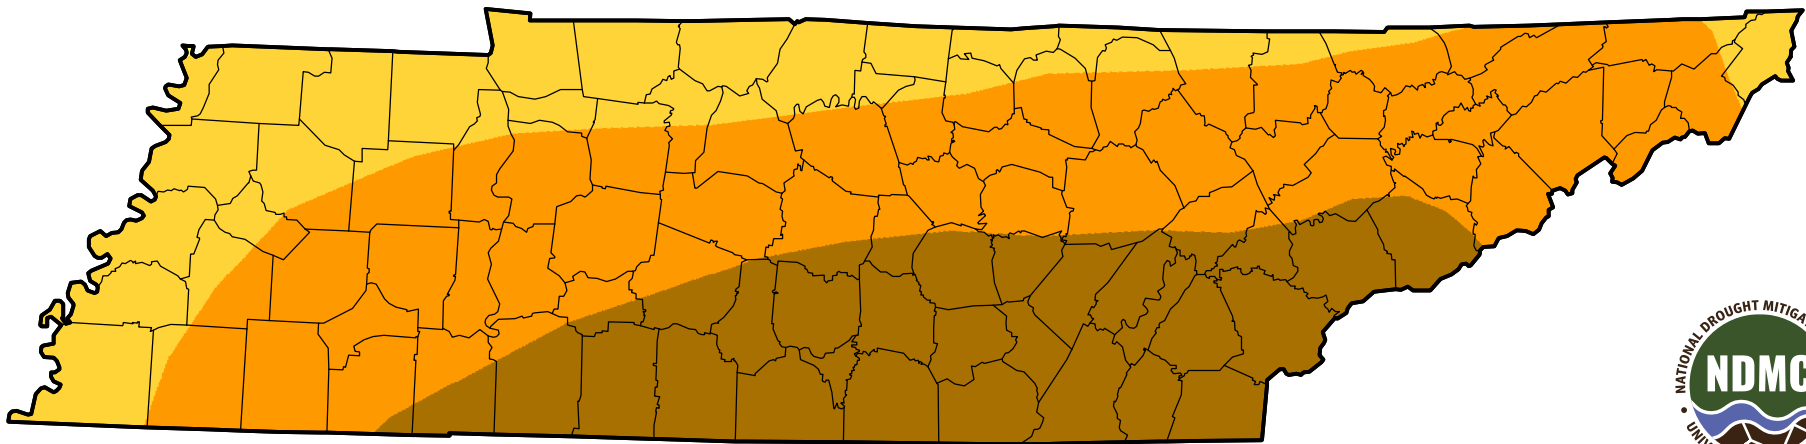

# U.S. Drought Monitor Class Change - Tennessee

## 26 Week

June 5, 2007  
compared to  
December 7, 2006

[droughtmonitor.unl.edu](http://droughtmonitor.unl.edu)