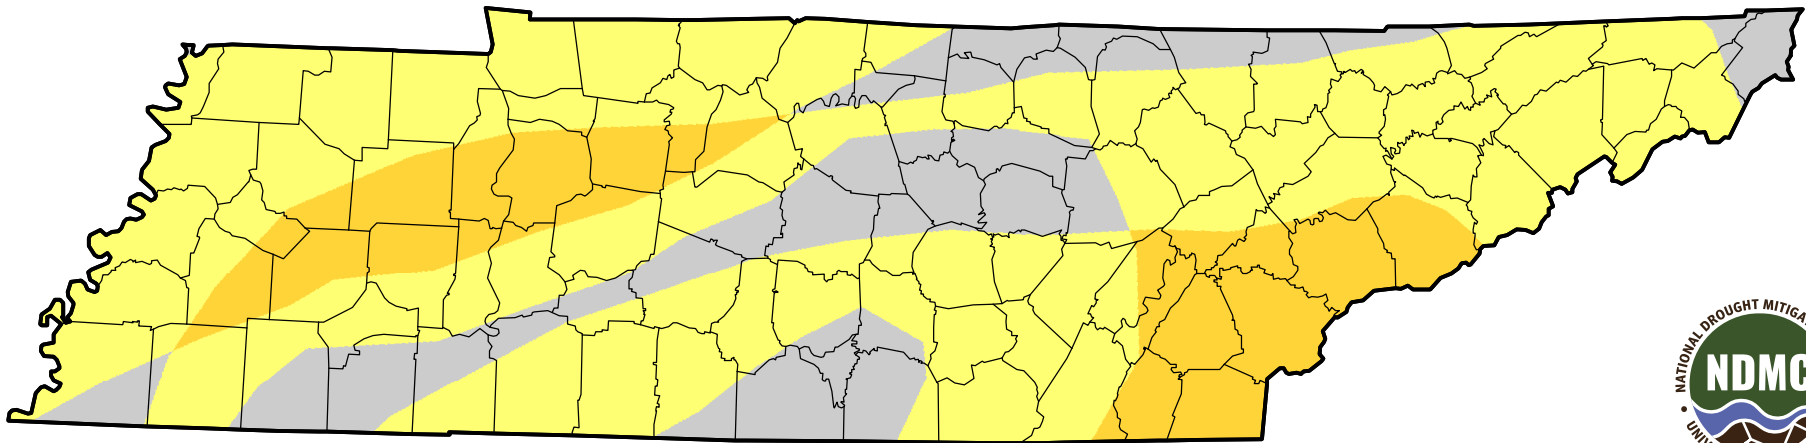

U.S. Drought Monitor Class Change - Tennessee

8 Week

June 5, 2007
compared to
April 12, 2007

droughtmonitor.unl.edu