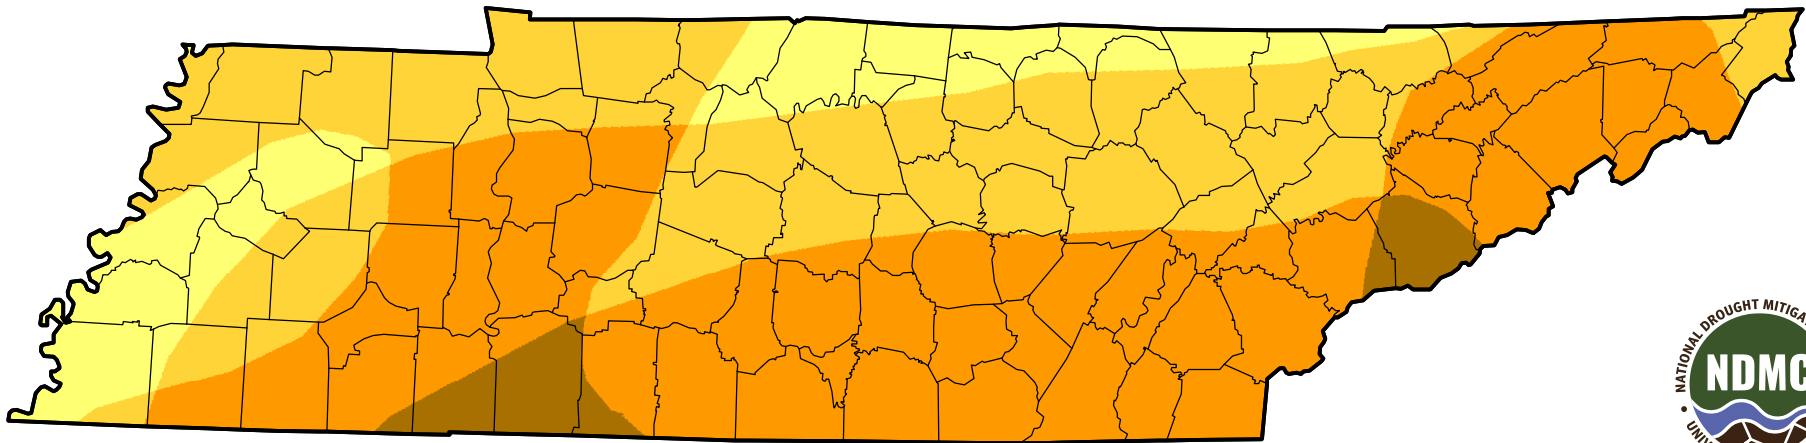

U.S. Drought Monitor Class Change - Tennessee

Start of Calendar Year