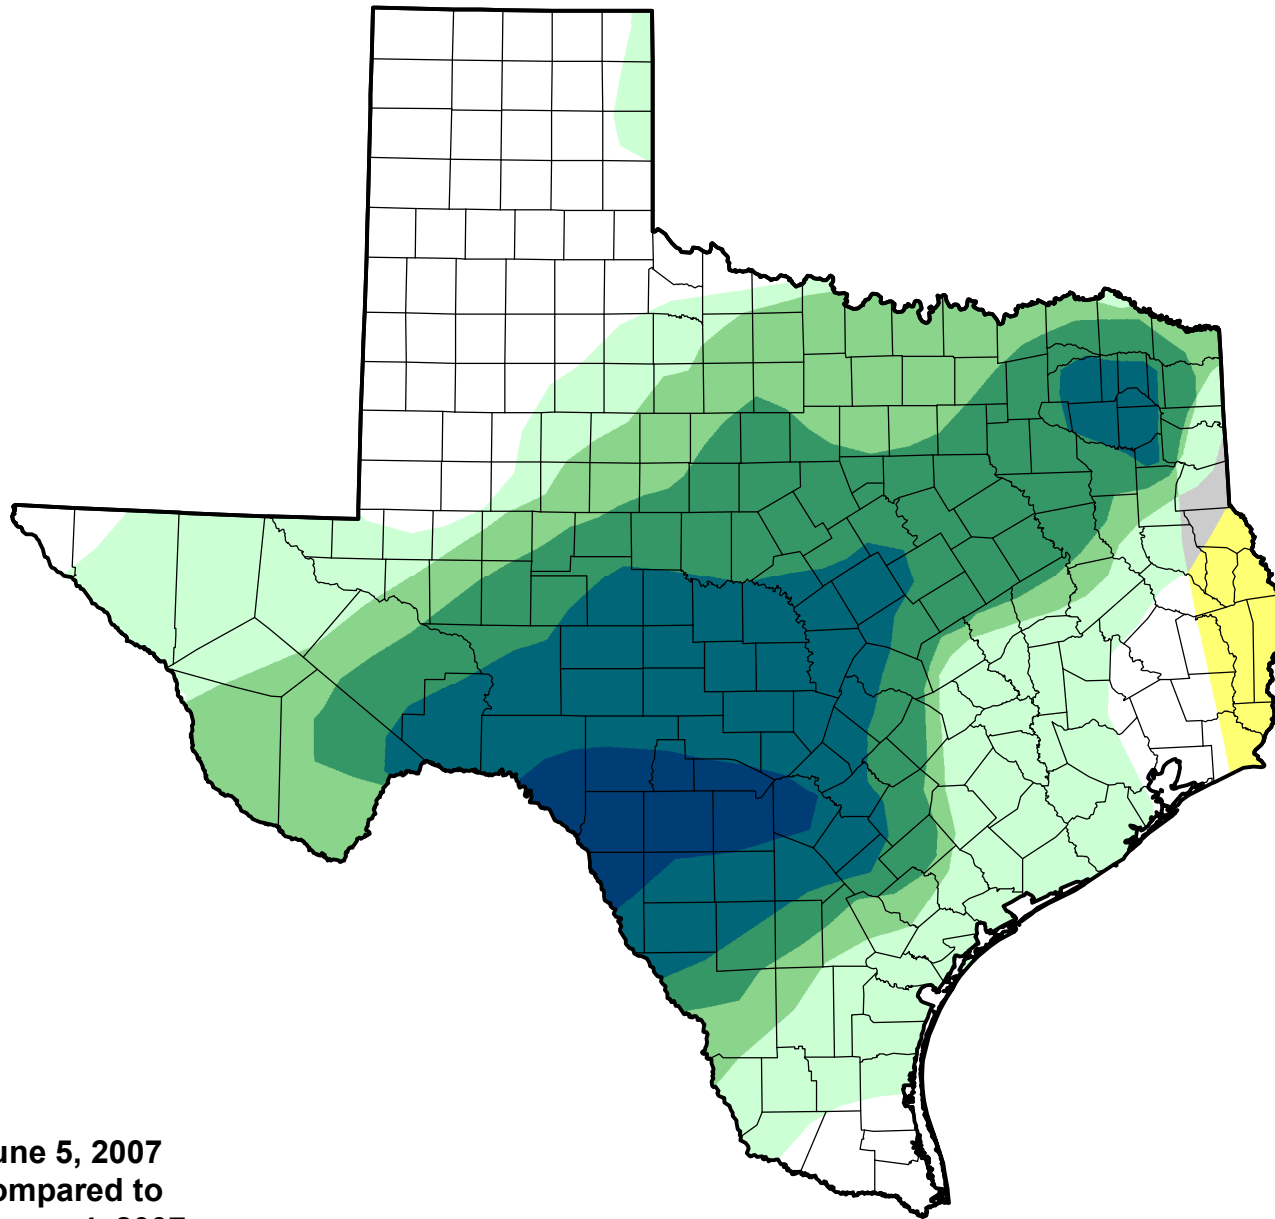

U.S. Drought Monitor Class Change - Texas

Start of Calendar Year

June 5, 2007
compared to
January 4, 2007

droughtmonitor.unl.edu