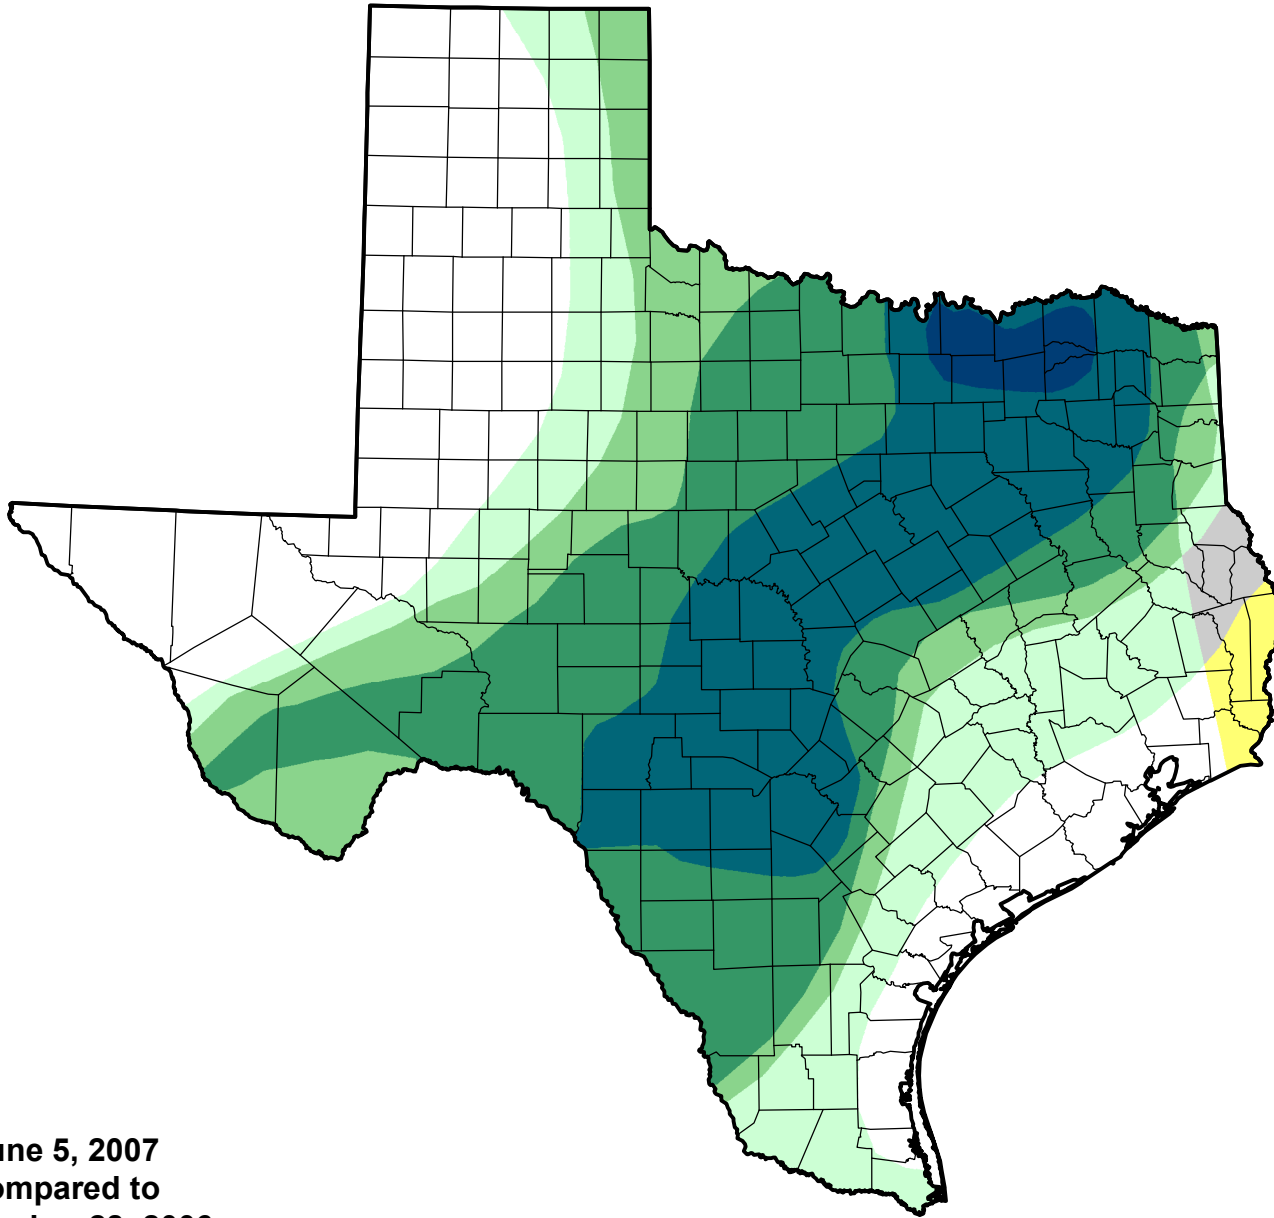

U.S. Drought Monitor Class Change - Texas

Start of Water Year

June 5, 2007
compared to
September 28, 2006

droughtmonitor.unl.edu