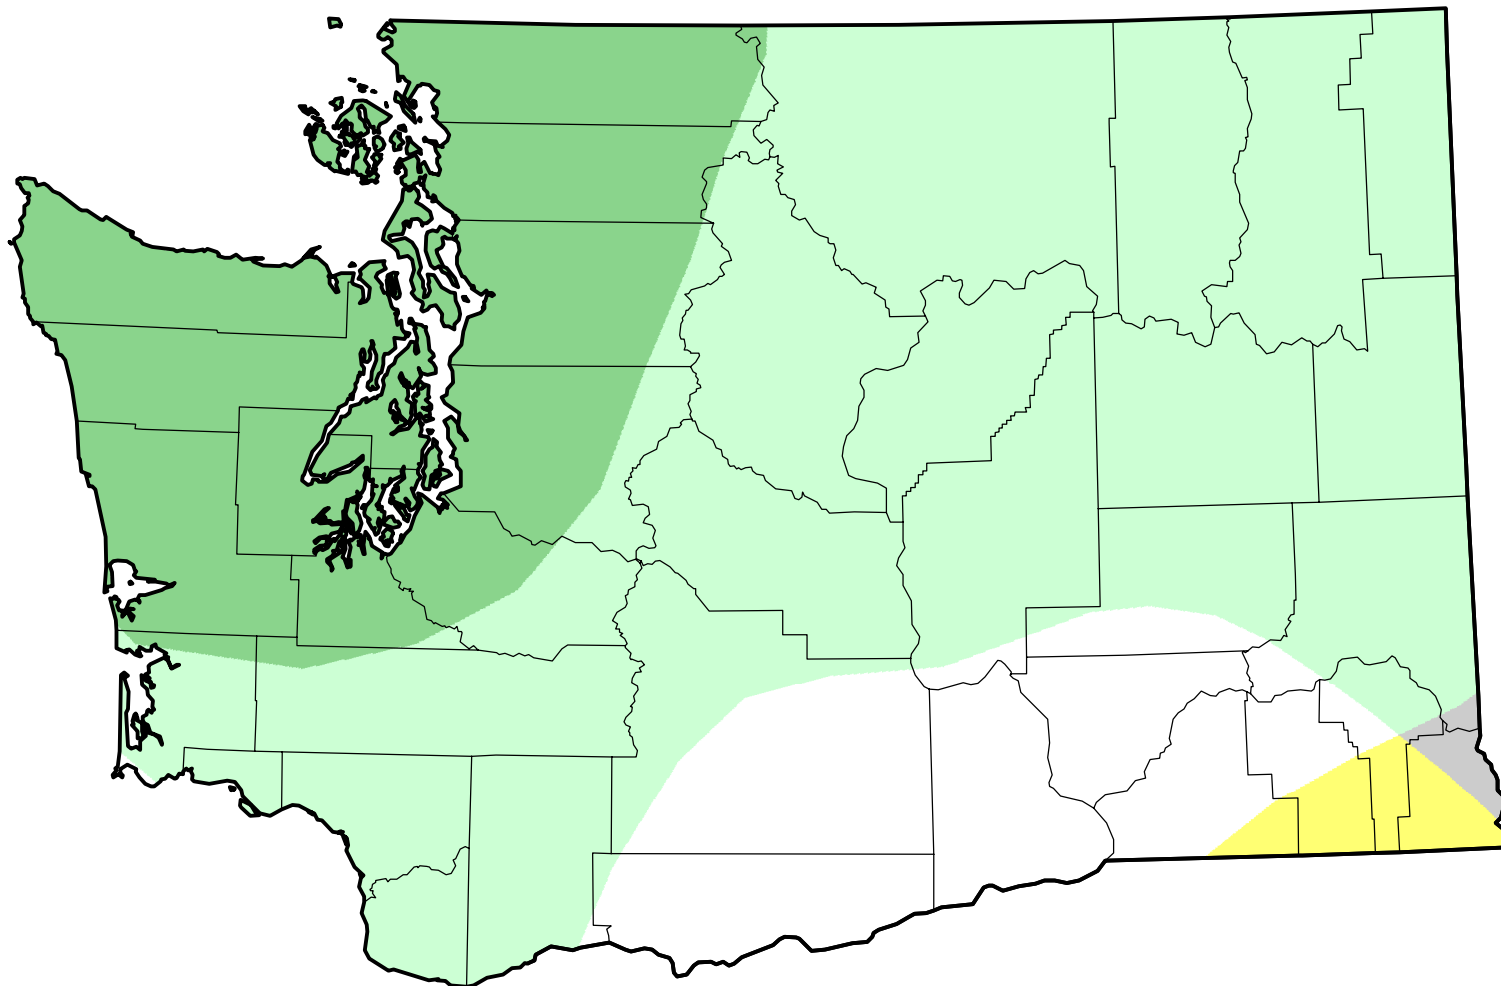

U.S. Drought Monitor Class Change - Washington

Start of Water Year

June 5, 2007
compared to
September 28, 2006

- 5 Class Degradation
- 4 Class Degradation
- 3 Class Degradation
- 2 Class Degradation
- 1 Class Degradation
- No Change
- 1 Class Improvement
- 2 Class Improvement
- 3 Class Improvement
- 4 Class Improvement
- 5 Class Improvement