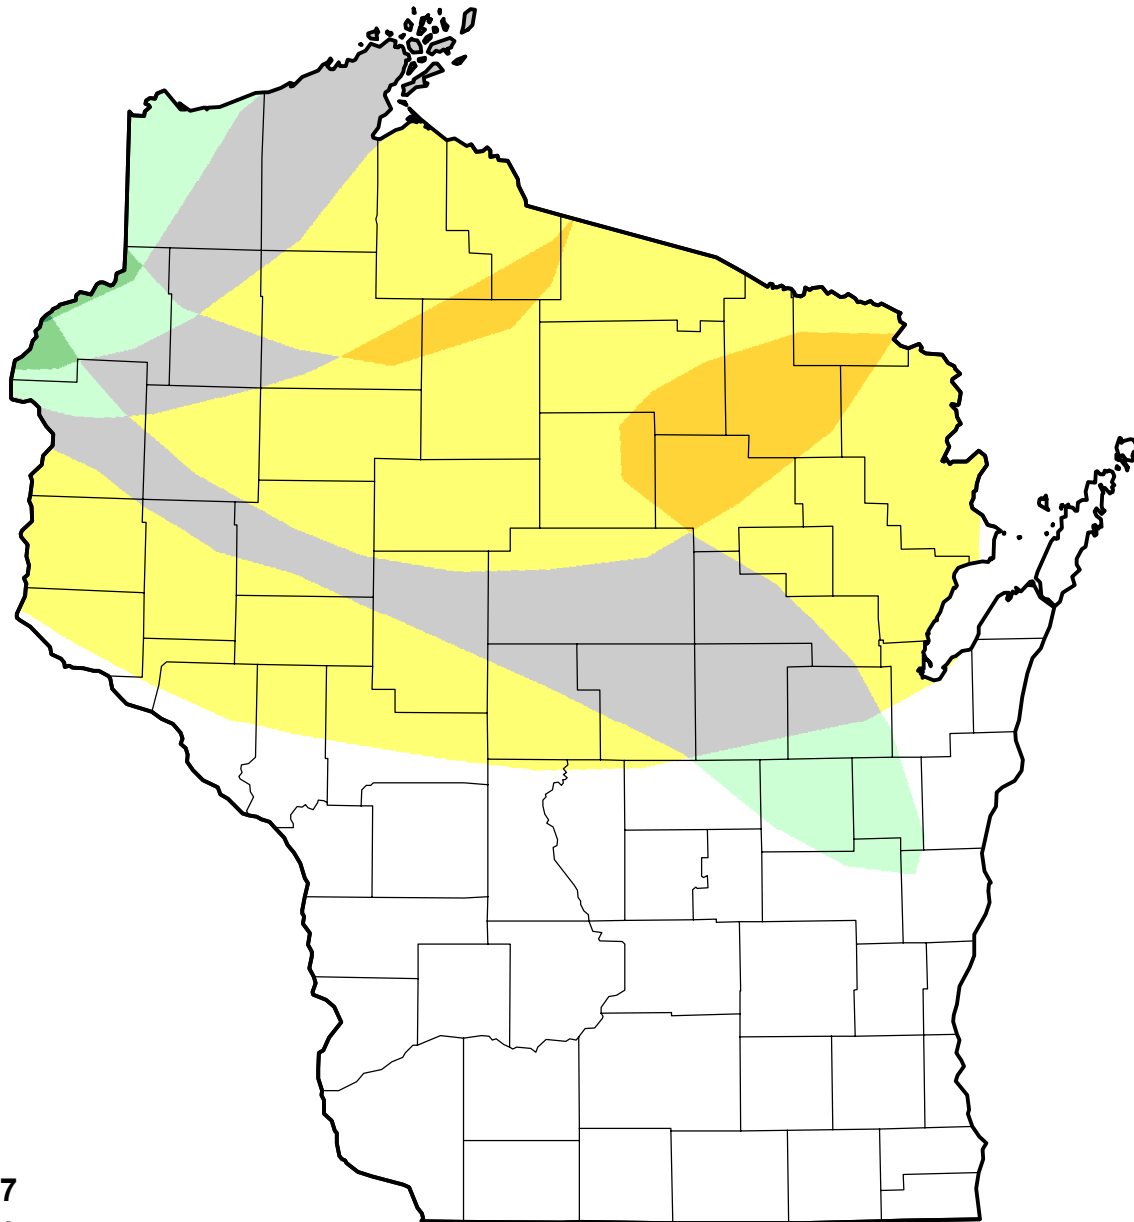

U.S. Drought Monitor Class Change - Wisconsin

Start of Water Year

June 5, 2007
compared to
September 28, 2006

droughtmonitor.unl.edu

- | | |
|---|---------------------|
|  | 5 Class Degradation |
|  | 4 Class Degradation |
|  | 3 Class Degradation |
|  | 2 Class Degradation |
|  | 1 Class Degradation |
|  | No Change |
|  | 1 Class Improvement |
|  | 2 Class Improvement |
|  | 3 Class Improvement |
|  | 4 Class Improvement |
|  | 5 Class Improvement |