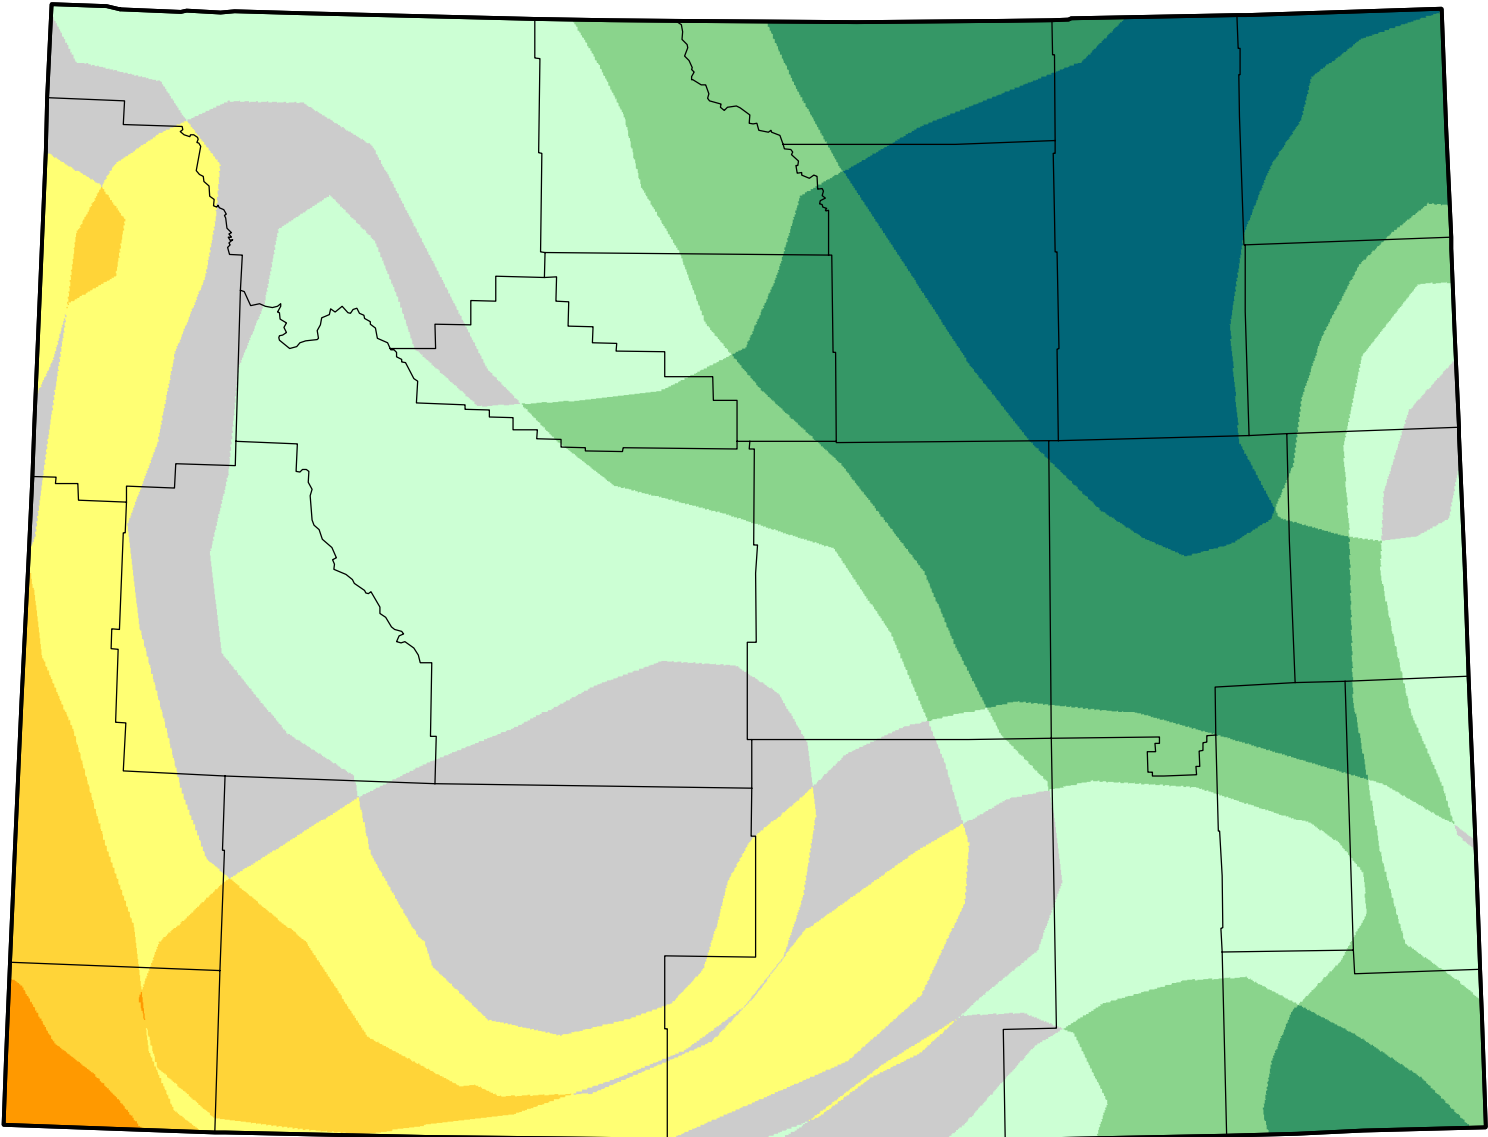

U.S. Drought Monitor Class Change - Wyoming

26 Week

June 5, 2007
compared to
December 7, 2006

droughtmonitor.unl.edu

-  5 Class Degradation
-  4 Class Degradation
-  3 Class Degradation
-  2 Class Degradation
-  1 Class Degradation
-  No Change
-  1 Class Improvement
-  2 Class Improvement
-  3 Class Improvement
-  4 Class Improvement
-  5 Class Improvement