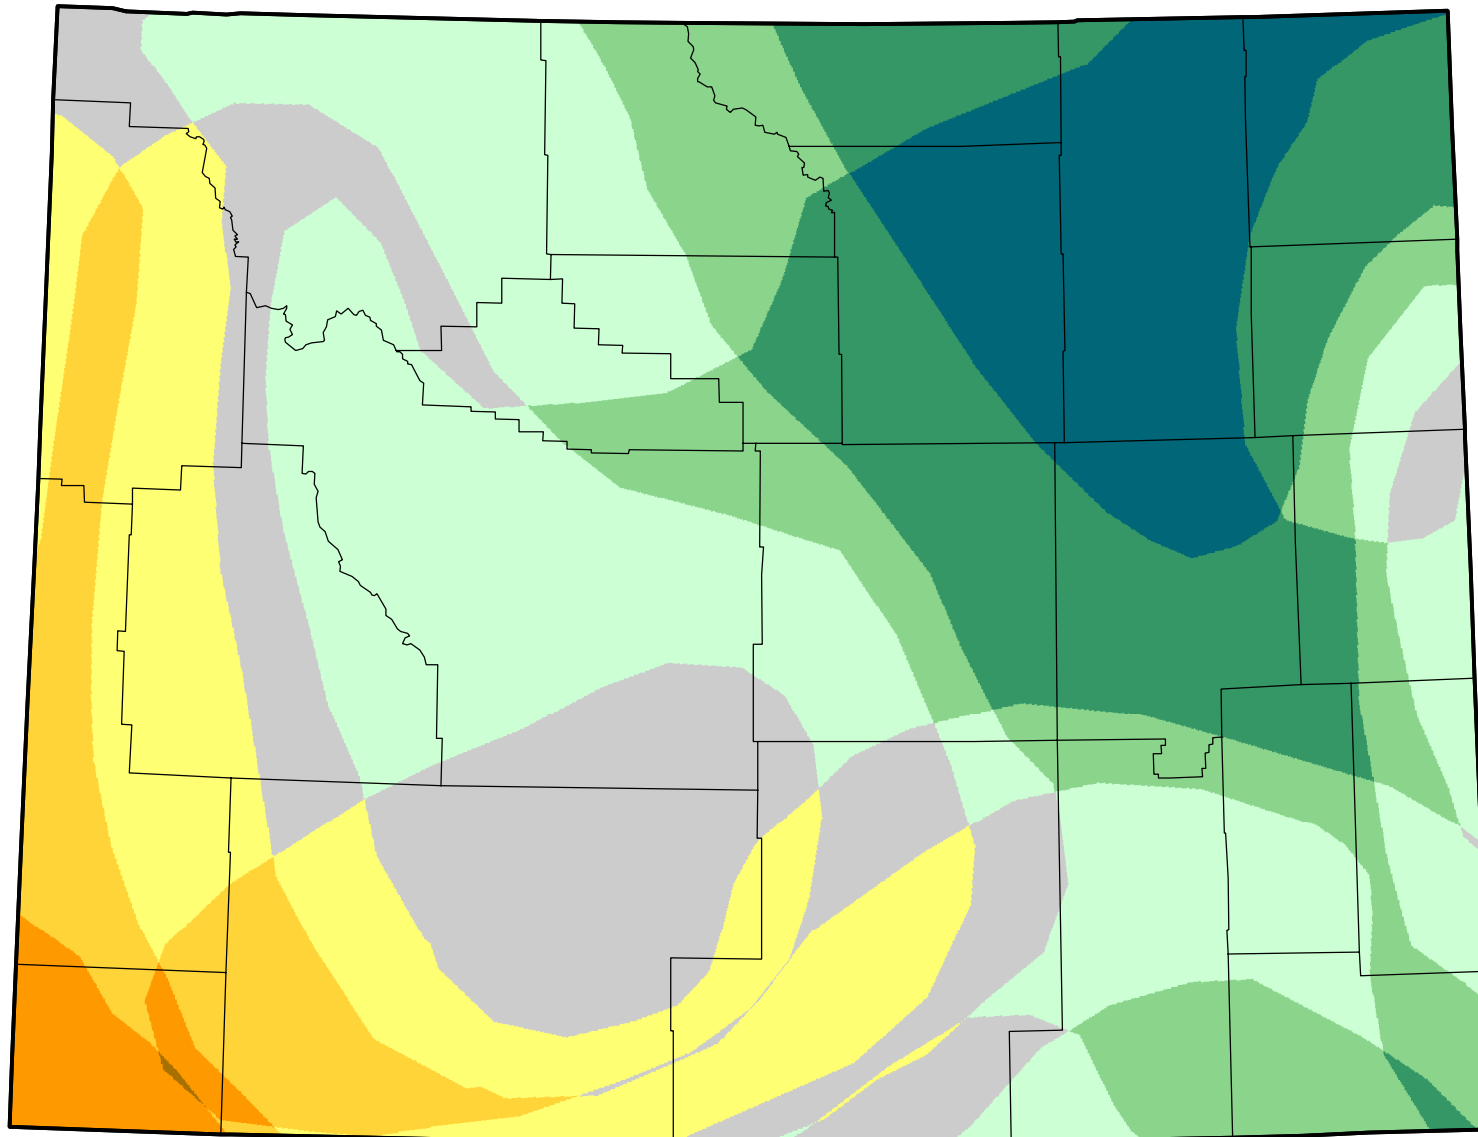

U.S. Drought Monitor Class Change - Wyoming

Start of Calendar Year

June 5, 2007
compared to
January 4, 2007

droughtmonitor.unl.edu

-  5 Class Degradation
-  4 Class Degradation
-  3 Class Degradation
-  2 Class Degradation
-  1 Class Degradation
-  No Change
-  1 Class Improvement
-  2 Class Improvement
-  3 Class Improvement
-  4 Class Improvement
-  5 Class Improvement