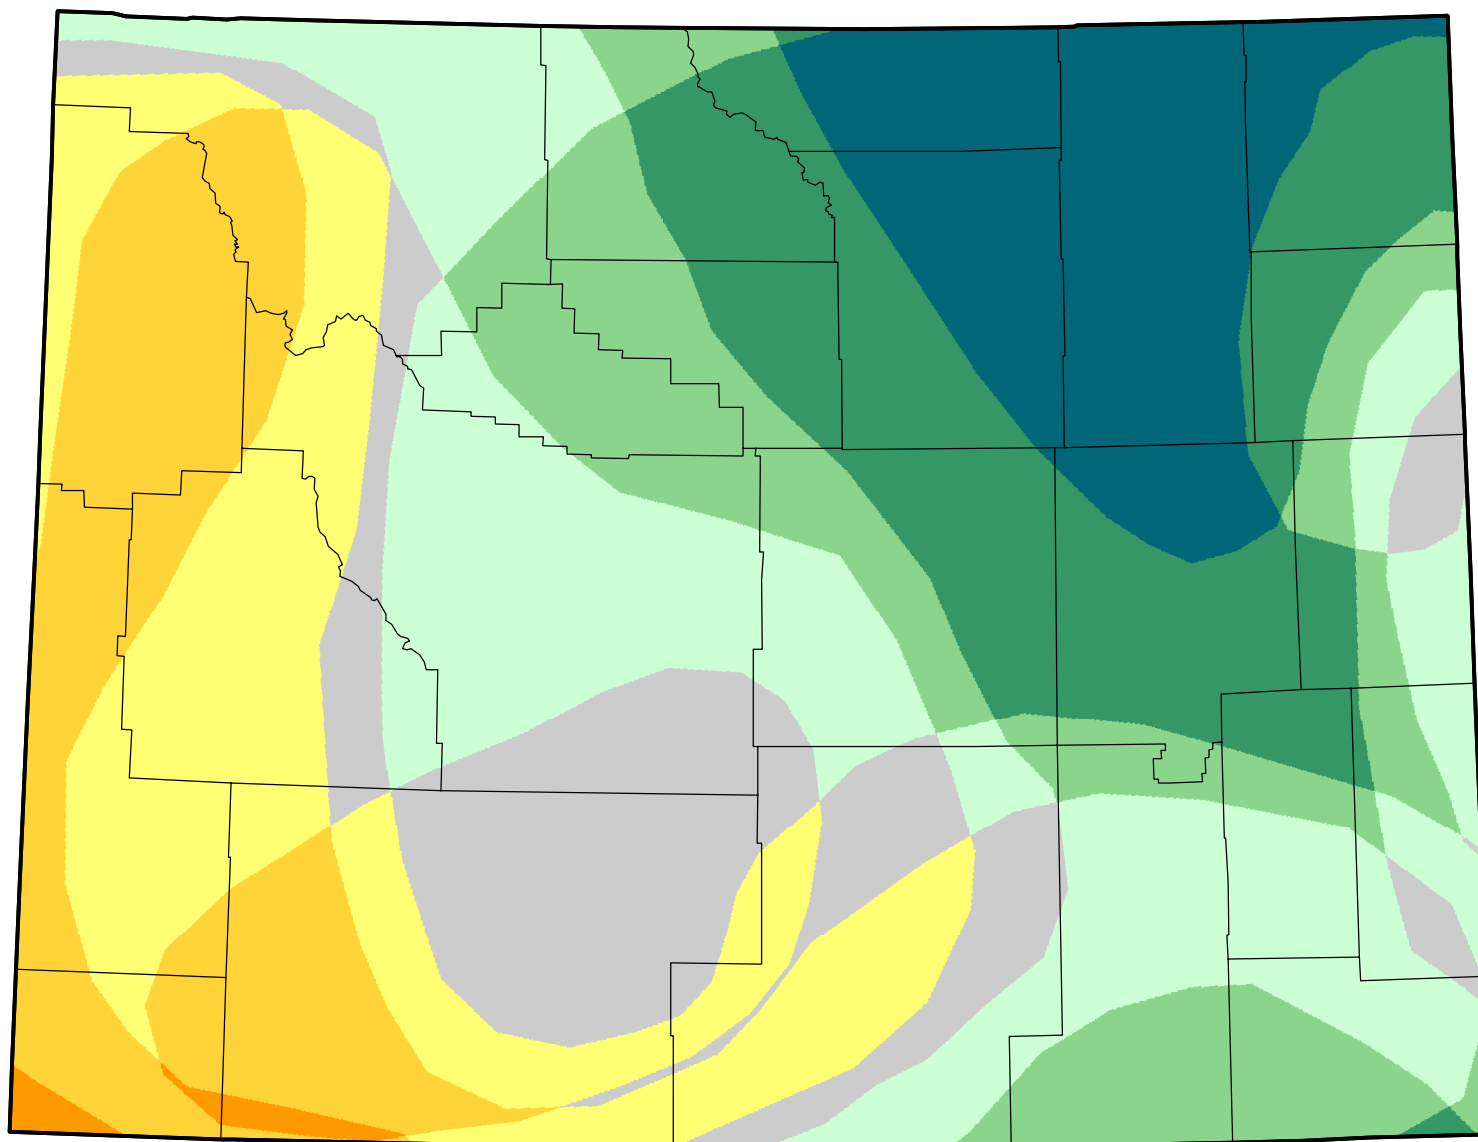

U.S. Drought Monitor Class Change - Wyoming

Start of Water Year

June 5, 2007
compared to
September 28, 2006

droughtmonitor.unl.edu

-  5 Class Degradation
-  4 Class Degradation
-  3 Class Degradation
-  2 Class Degradation
-  1 Class Degradation
-  No Change
-  1 Class Improvement
-  2 Class Improvement
-  3 Class Improvement
-  4 Class Improvement
-  5 Class Improvement