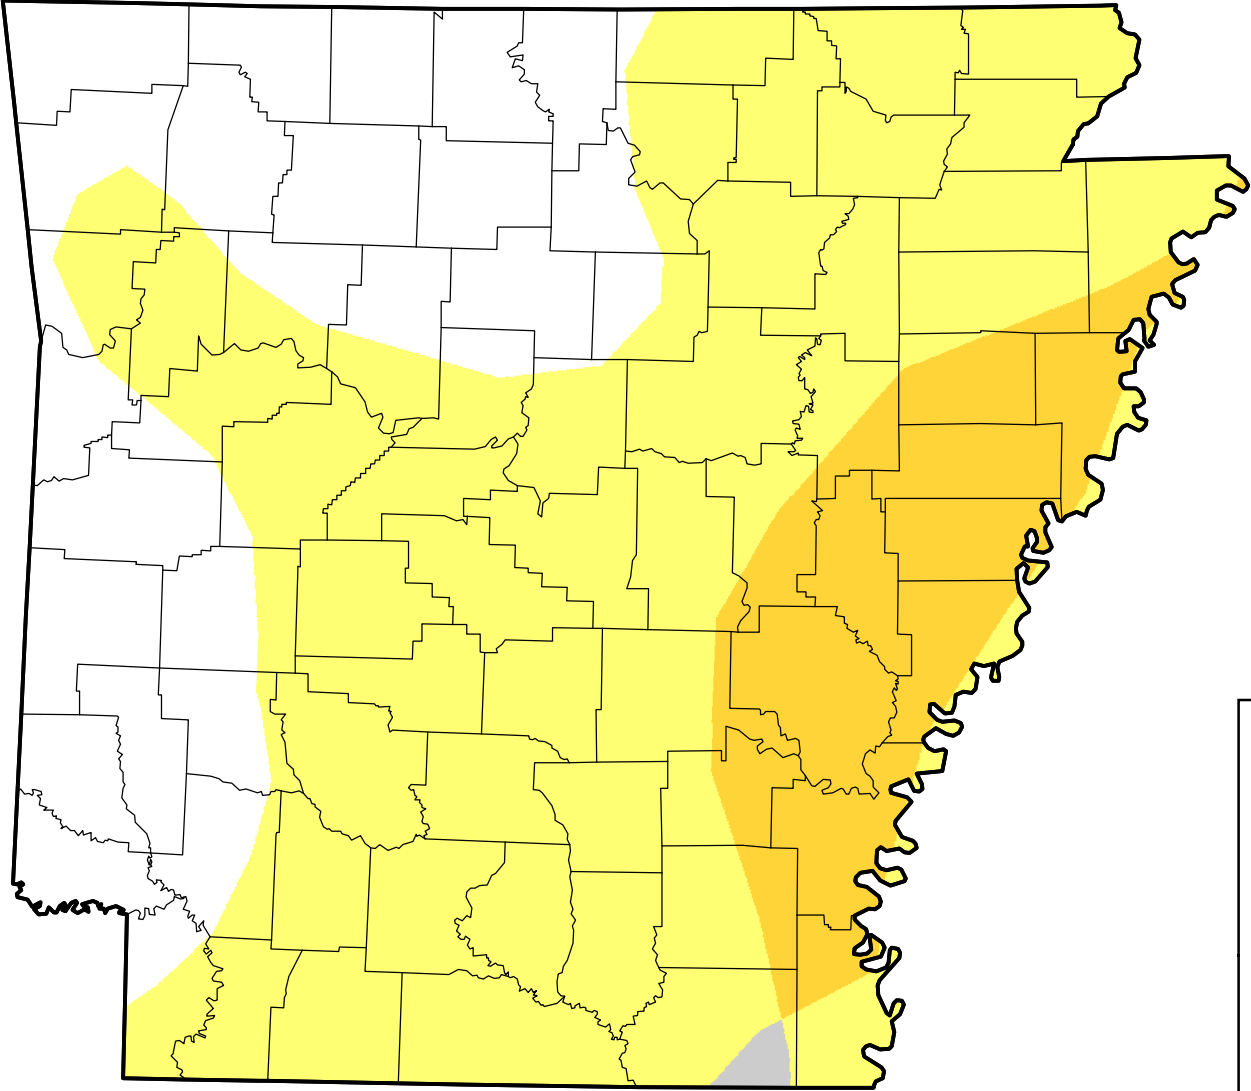

U.S. Drought Monitor Class Change - Arkansas

13 Week

June 12, 2007
compared to
March 15, 2007

droughtmonitor.unl.edu

-  5 Class Degradation
-  4 Class Degradation
-  3 Class Degradation
-  2 Class Degradation
-  1 Class Degradation
-  No Change
-  1 Class Improvement
-  2 Class Improvement
-  3 Class Improvement
-  4 Class Improvement
-  5 Class Improvement