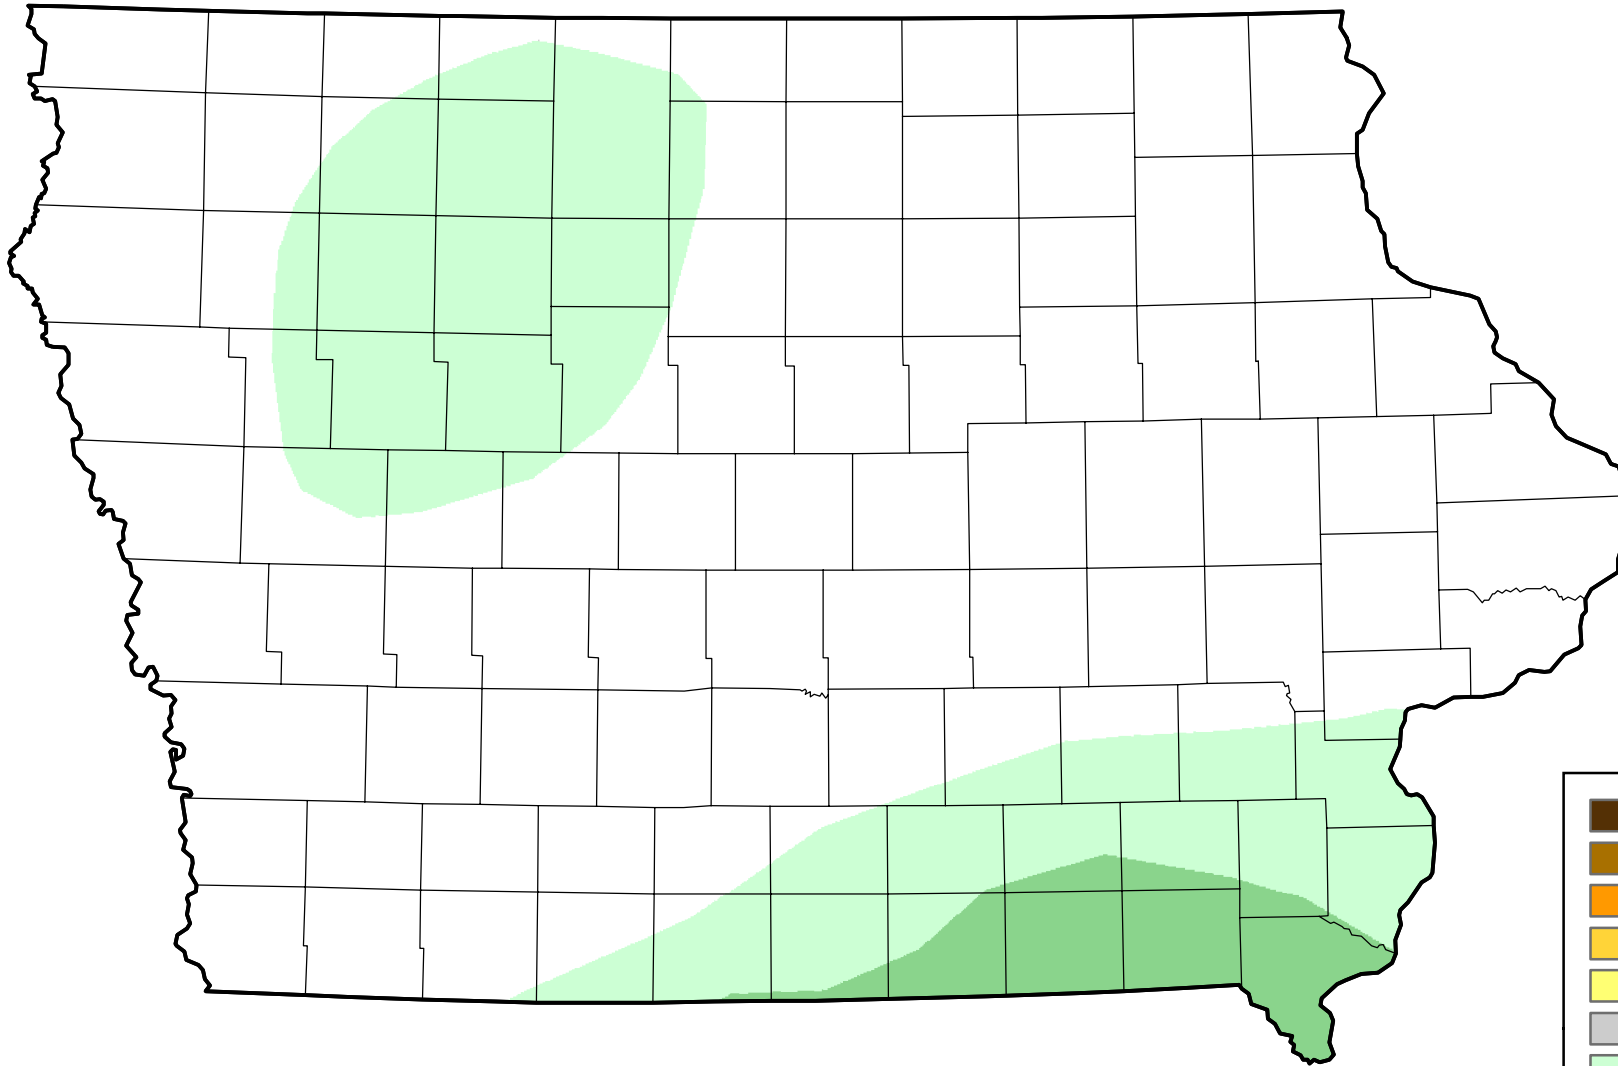

# U.S. Drought Monitor Class Change - Iowa

Start of Water Year

June 12, 2007  
compared to  
September 28, 2006

[droughtmonitor.unl.edu](http://droughtmonitor.unl.edu)