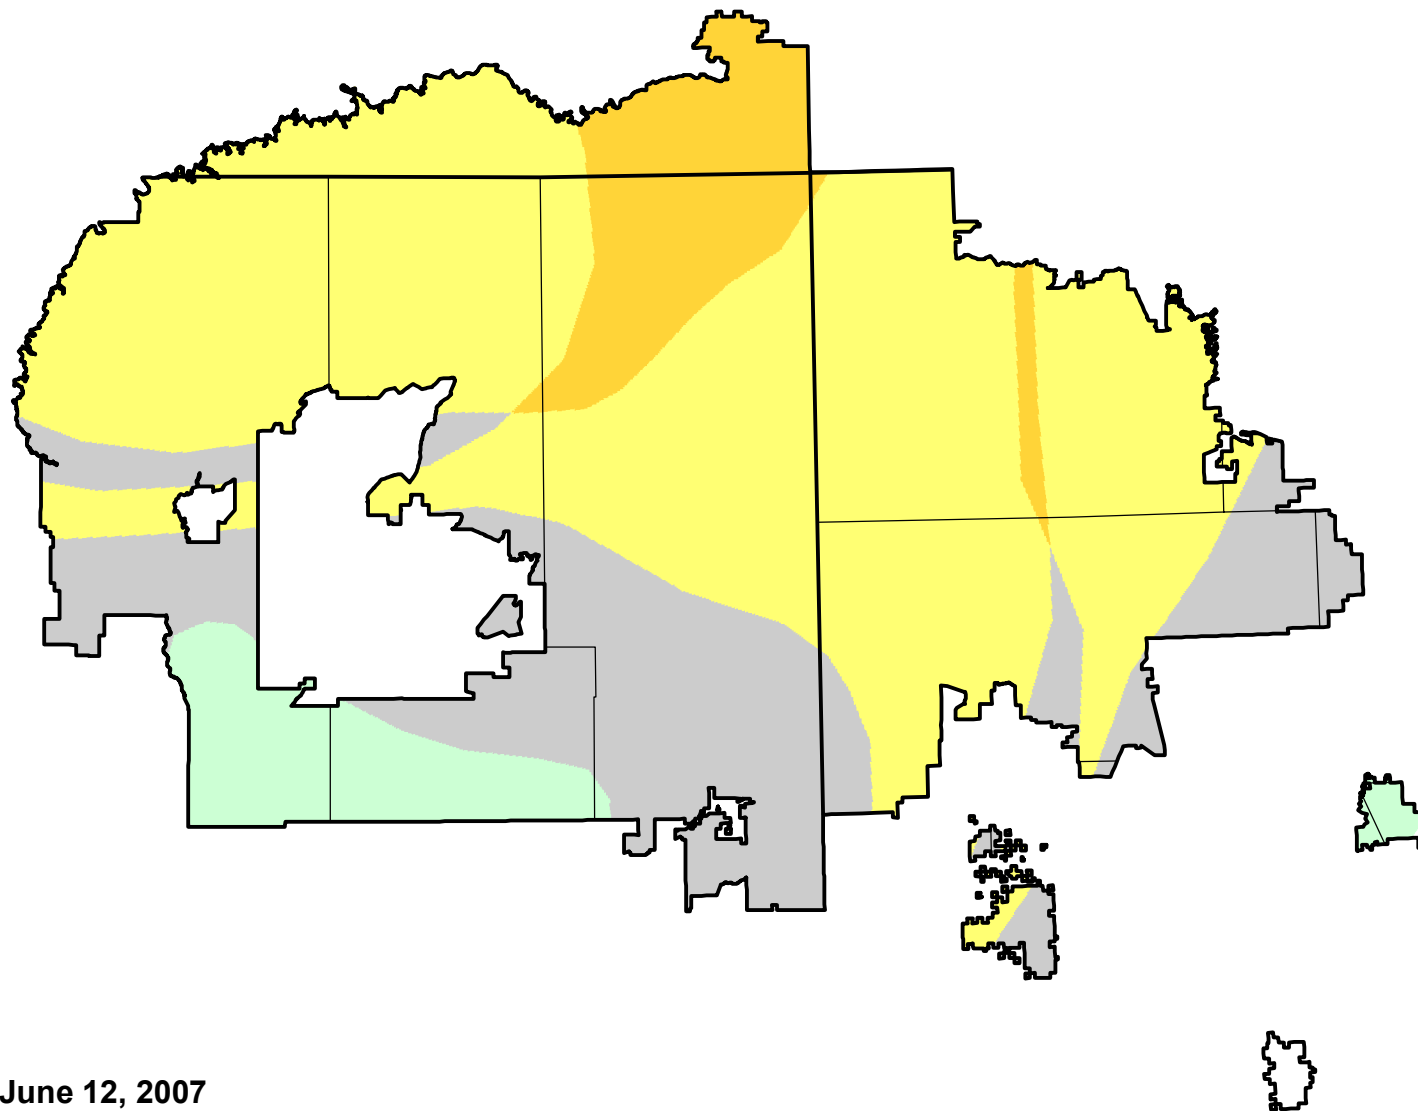

U.S. Drought Monitor Class Change - Navajo

Start of Calendar Year

June 12, 2007
compared to
January 4, 2007

droughtmonitor.unl.edu

- | | |
|---|---------------------|
|  | 5 Class Degradation |
|  | 4 Class Degradation |
|  | 3 Class Degradation |
|  | 2 Class Degradation |
|  | 1 Class Degradation |
|  | No Change |
|  | 1 Class Improvement |
|  | 2 Class Improvement |
|  | 3 Class Improvement |
|  | 4 Class Improvement |
|  | 5 Class Improvement |