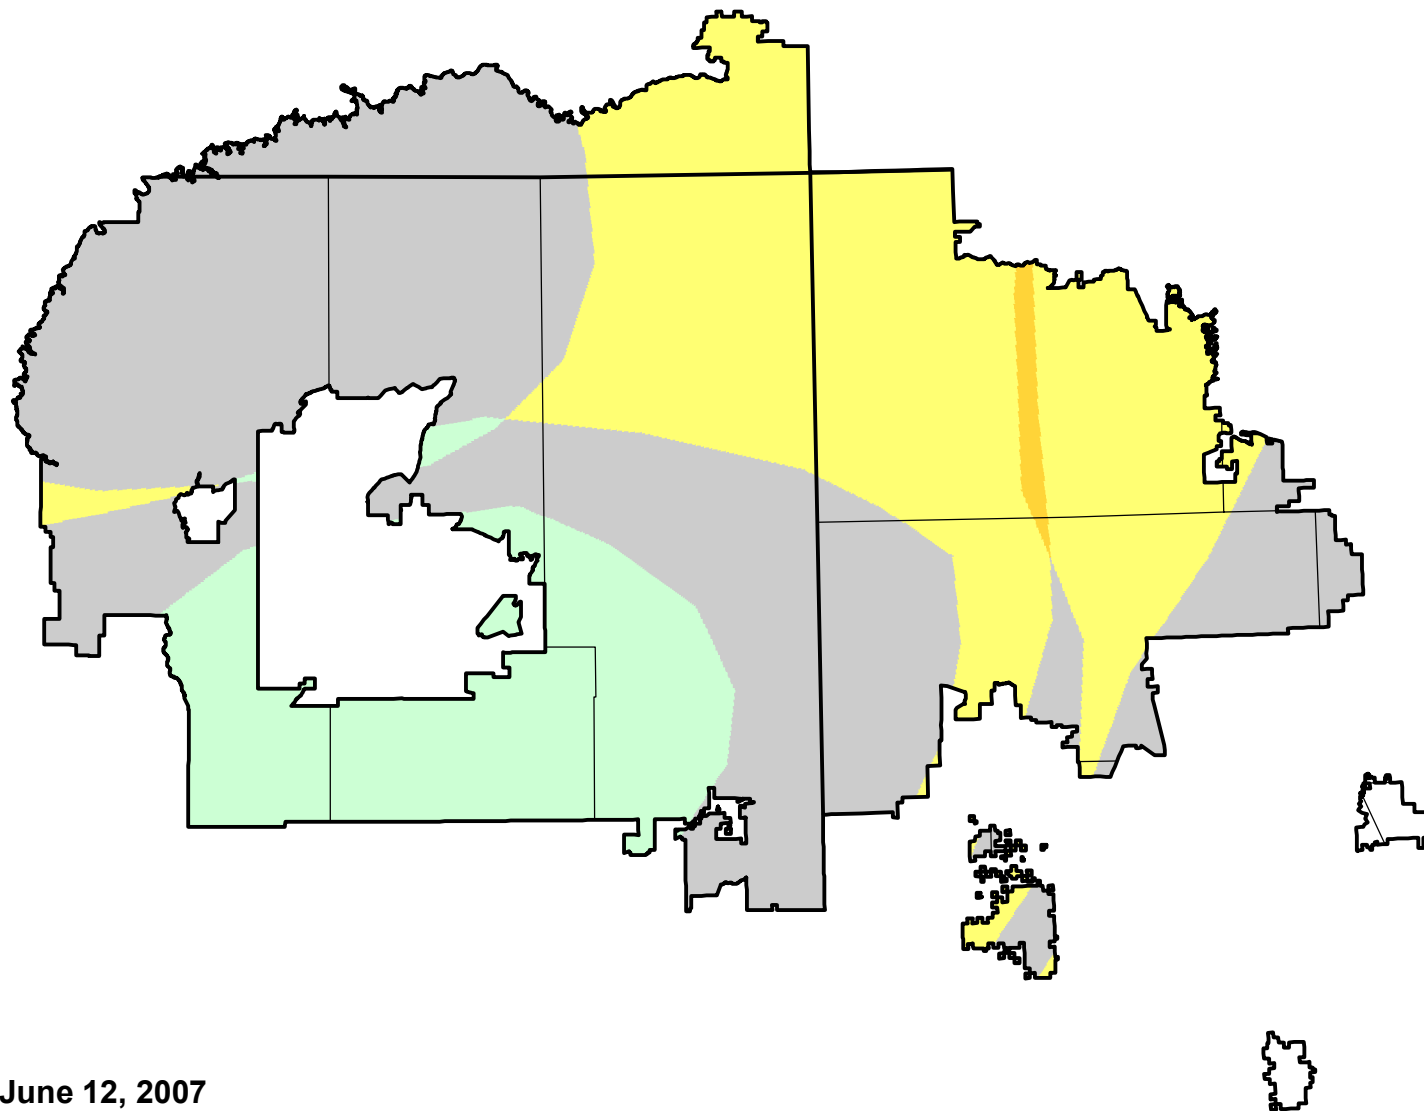

U.S. Drought Monitor Class Change - Navajo

Start of Water Year

June 12, 2007
compared to
September 28, 2006

droughtmonitor.unl.edu

- | | |
|---|---------------------|
|  | 5 Class Degradation |
|  | 4 Class Degradation |
|  | 3 Class Degradation |
|  | 2 Class Degradation |
|  | 1 Class Degradation |
|  | No Change |
|  | 1 Class Improvement |
|  | 2 Class Improvement |
|  | 3 Class Improvement |
|  | 4 Class Improvement |
|  | 5 Class Improvement |