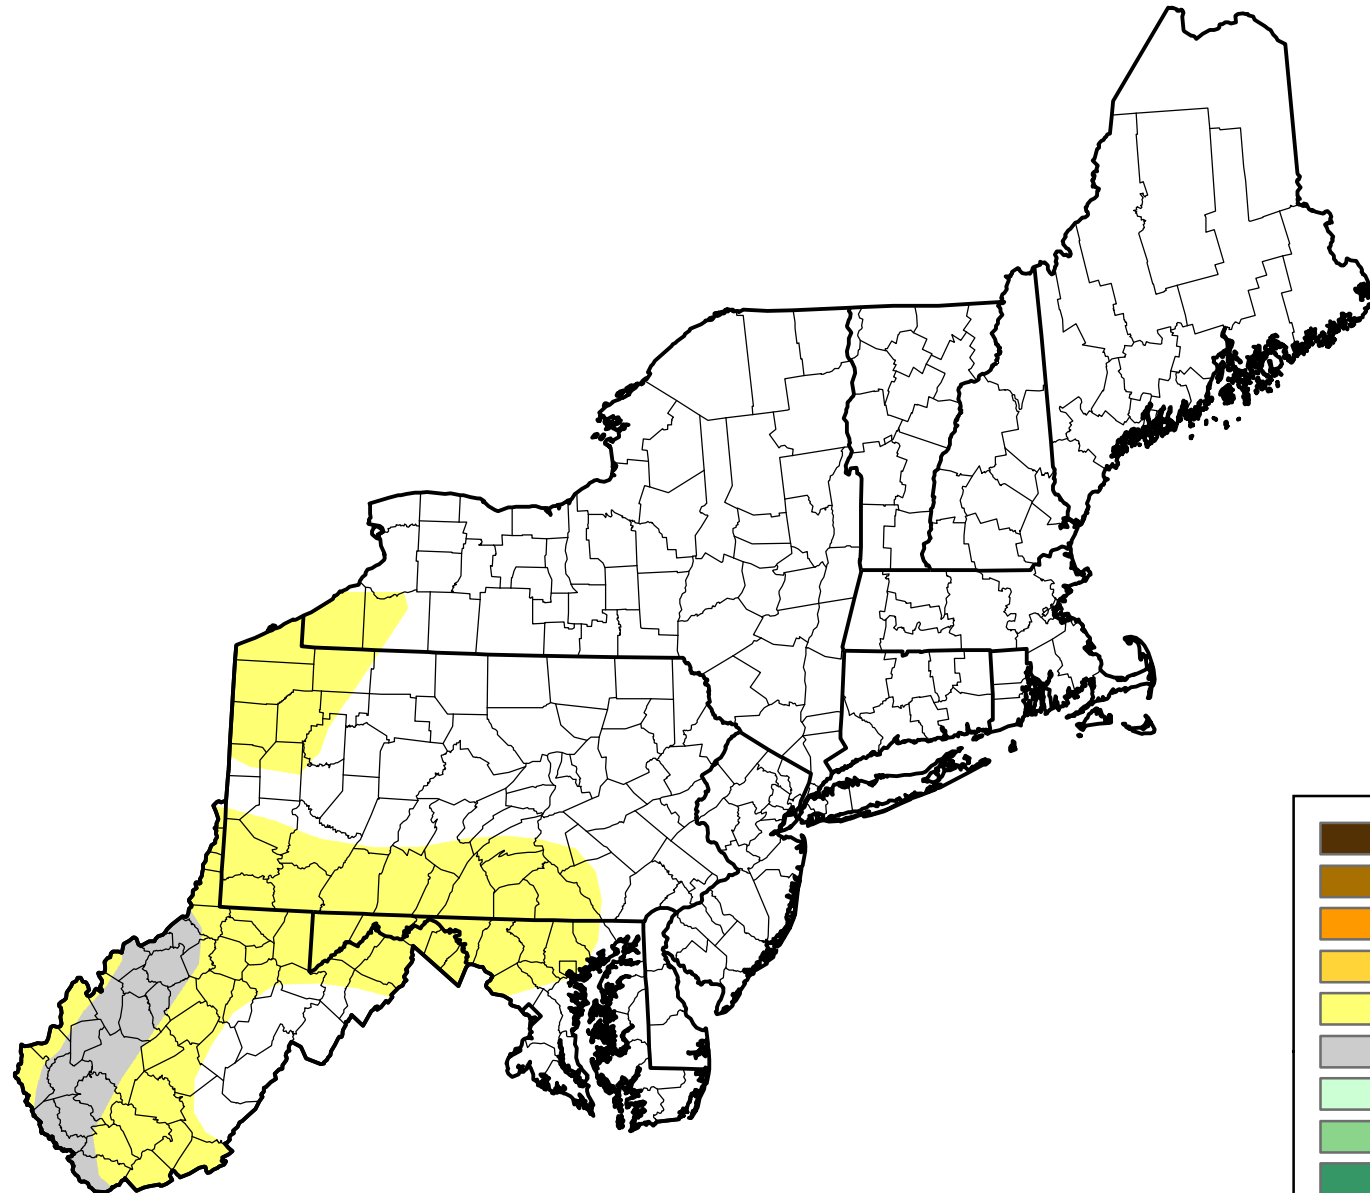

U.S. Drought Monitor Class Change - Northeast

4 Week

June 12, 2007
compared to
May 17, 2007

droughtmonitor.unl.edu