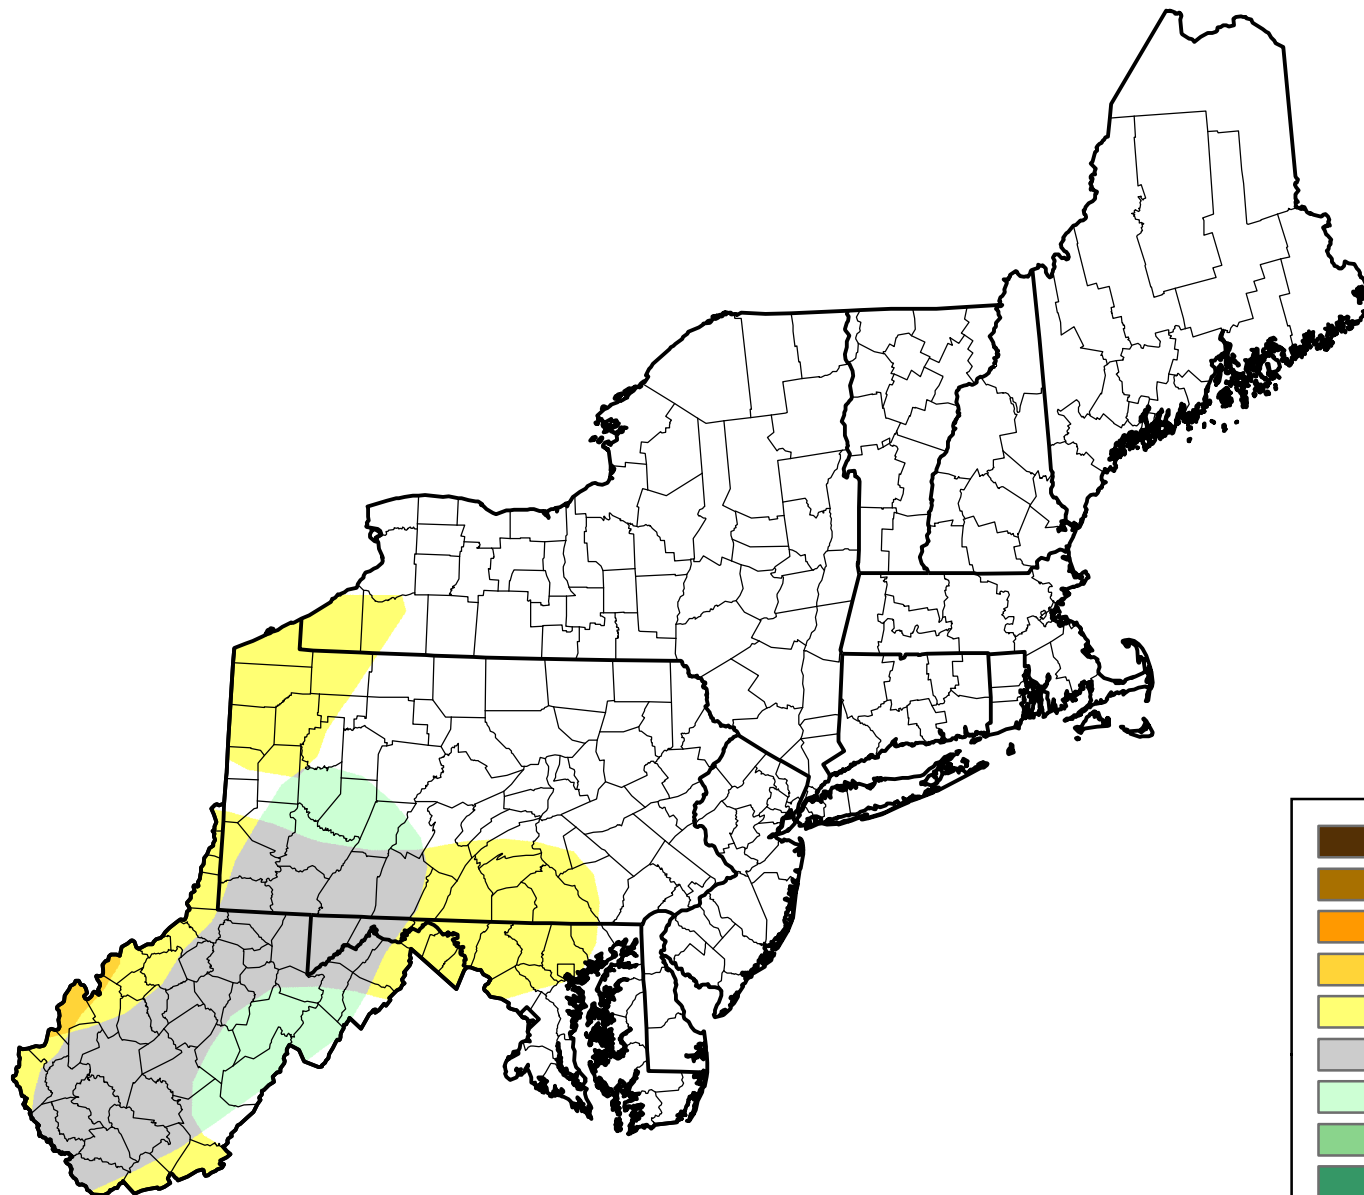

# U.S. Drought Monitor Class Change - Northeast

## Start of Calendar Year

June 12, 2007  
compared to  
January 4, 2007

[droughtmonitor.unl.edu](http://droughtmonitor.unl.edu)

-  5 Class Degradation
-  4 Class Degradation
-  3 Class Degradation
-  2 Class Degradation
-  1 Class Degradation
-  No Change
-  1 Class Improvement
-  2 Class Improvement
-  3 Class Improvement
-  4 Class Improvement
-  5 Class Improvement