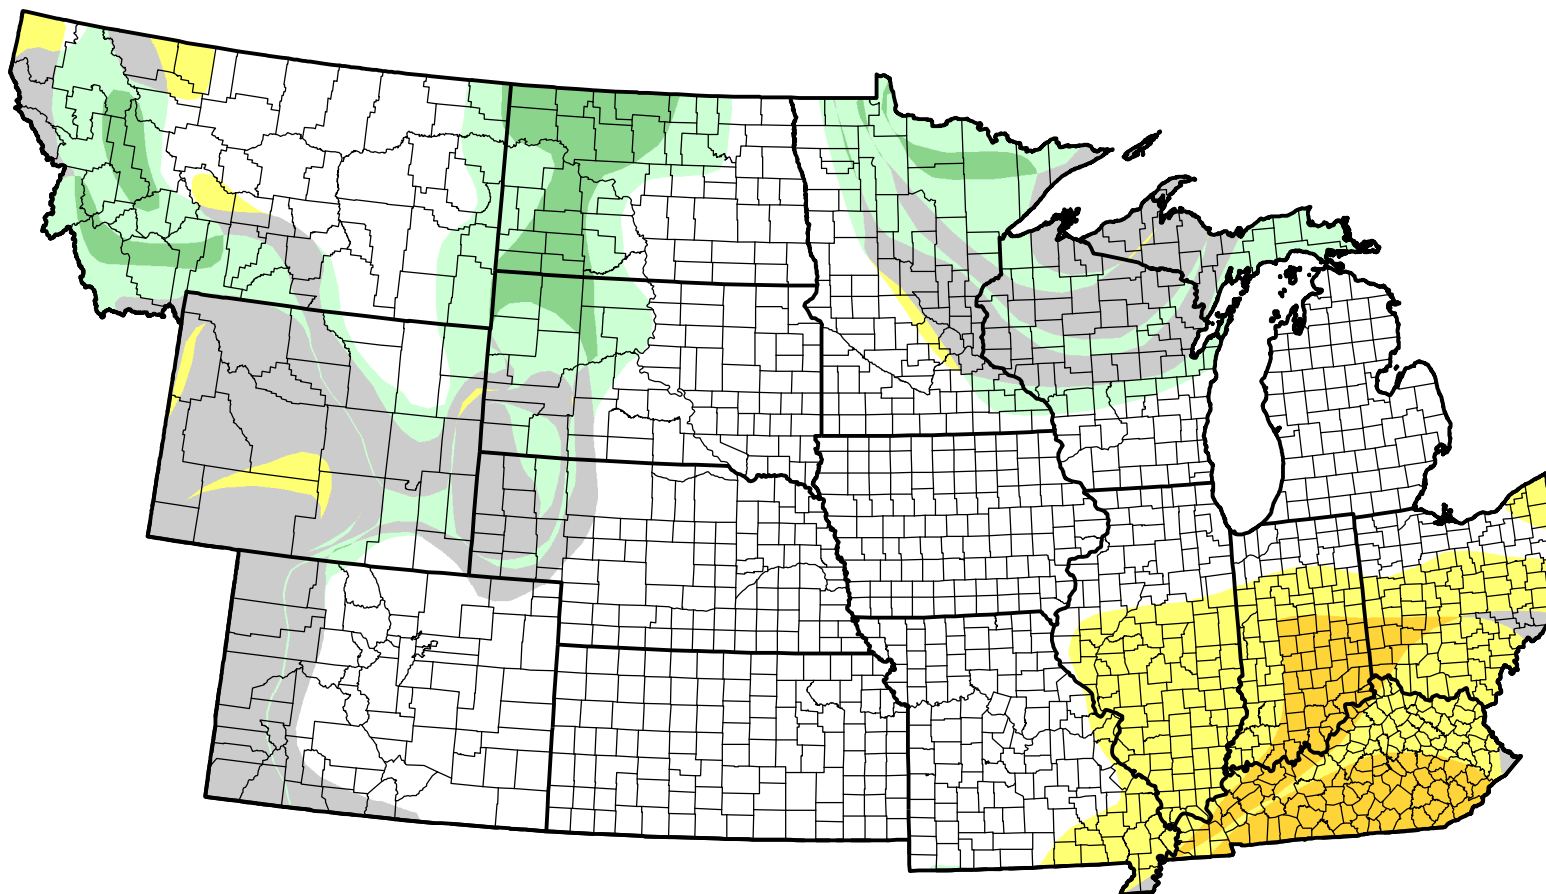

U.S. Drought Monitor Class Change - NWS Central 4 Week

June 12, 2007
compared to
May 17, 2007

droughtmonitor.unl.edu

-  5 Class Degradation
-  4 Class Degradation
-  3 Class Degradation
-  2 Class Degradation
-  1 Class Degradation
-  No Change
-  1 Class Improvement
-  2 Class Improvement
-  3 Class Improvement
-  4 Class Improvement
-  5 Class Improvement