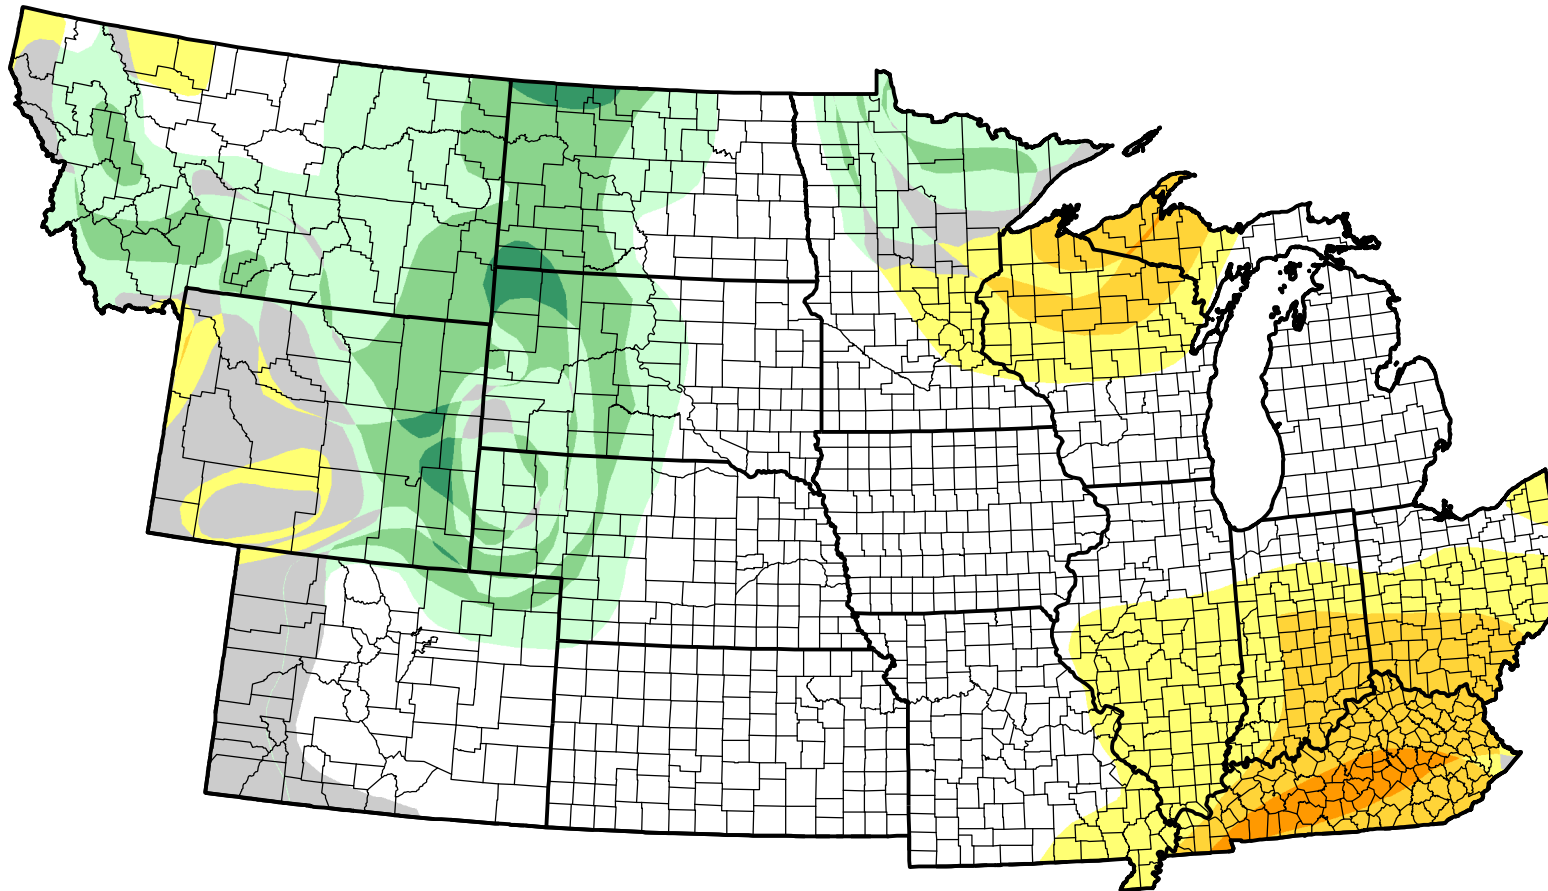

U.S. Drought Monitor Class Change - NWS Central 8 Week

June 12, 2007
compared to
April 19, 2007

droughtmonitor.unl.edu

-  5 Class Degradation
-  4 Class Degradation
-  3 Class Degradation
-  2 Class Degradation
-  1 Class Degradation
-  No Change
-  1 Class Improvement
-  2 Class Improvement
-  3 Class Improvement
-  4 Class Improvement
-  5 Class Improvement