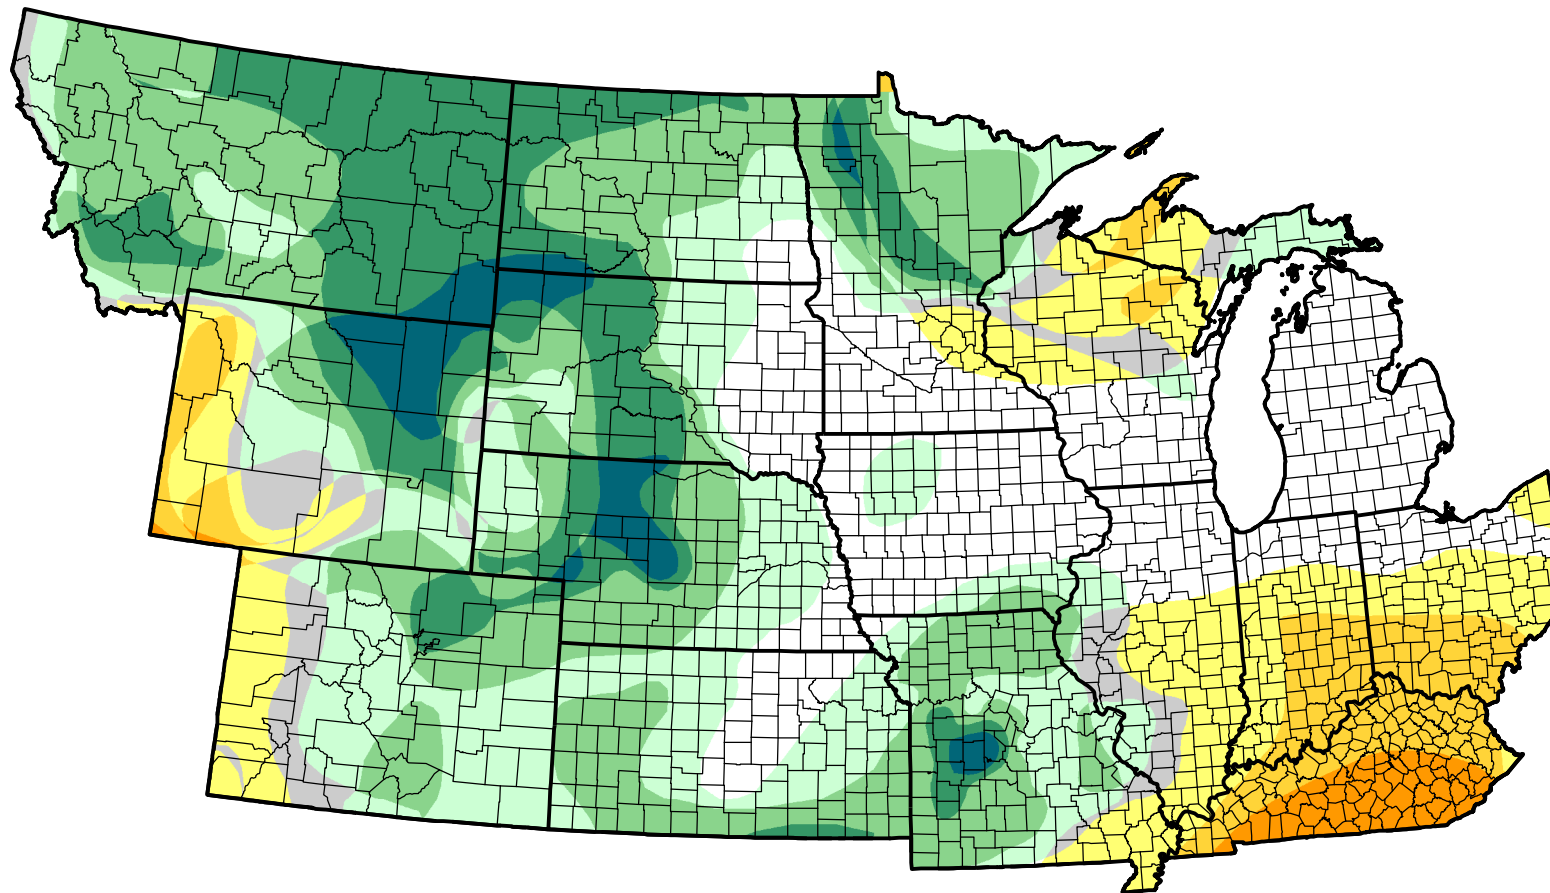

# U.S. Drought Monitor Class Change - NWS Central Start of Water Year

- 5 Class Degradation
- 4 Class Degradation
- 3 Class Degradation
- 2 Class Degradation
- 1 Class Degradation
- No Change
- 1 Class Improvement
- 2 Class Improvement
- 3 Class Improvement
- 4 Class Improvement
- 5 Class Improvement

June 12, 2007  
compared to  
September 28, 2006

[droughtmonitor.unl.edu](http://droughtmonitor.unl.edu)