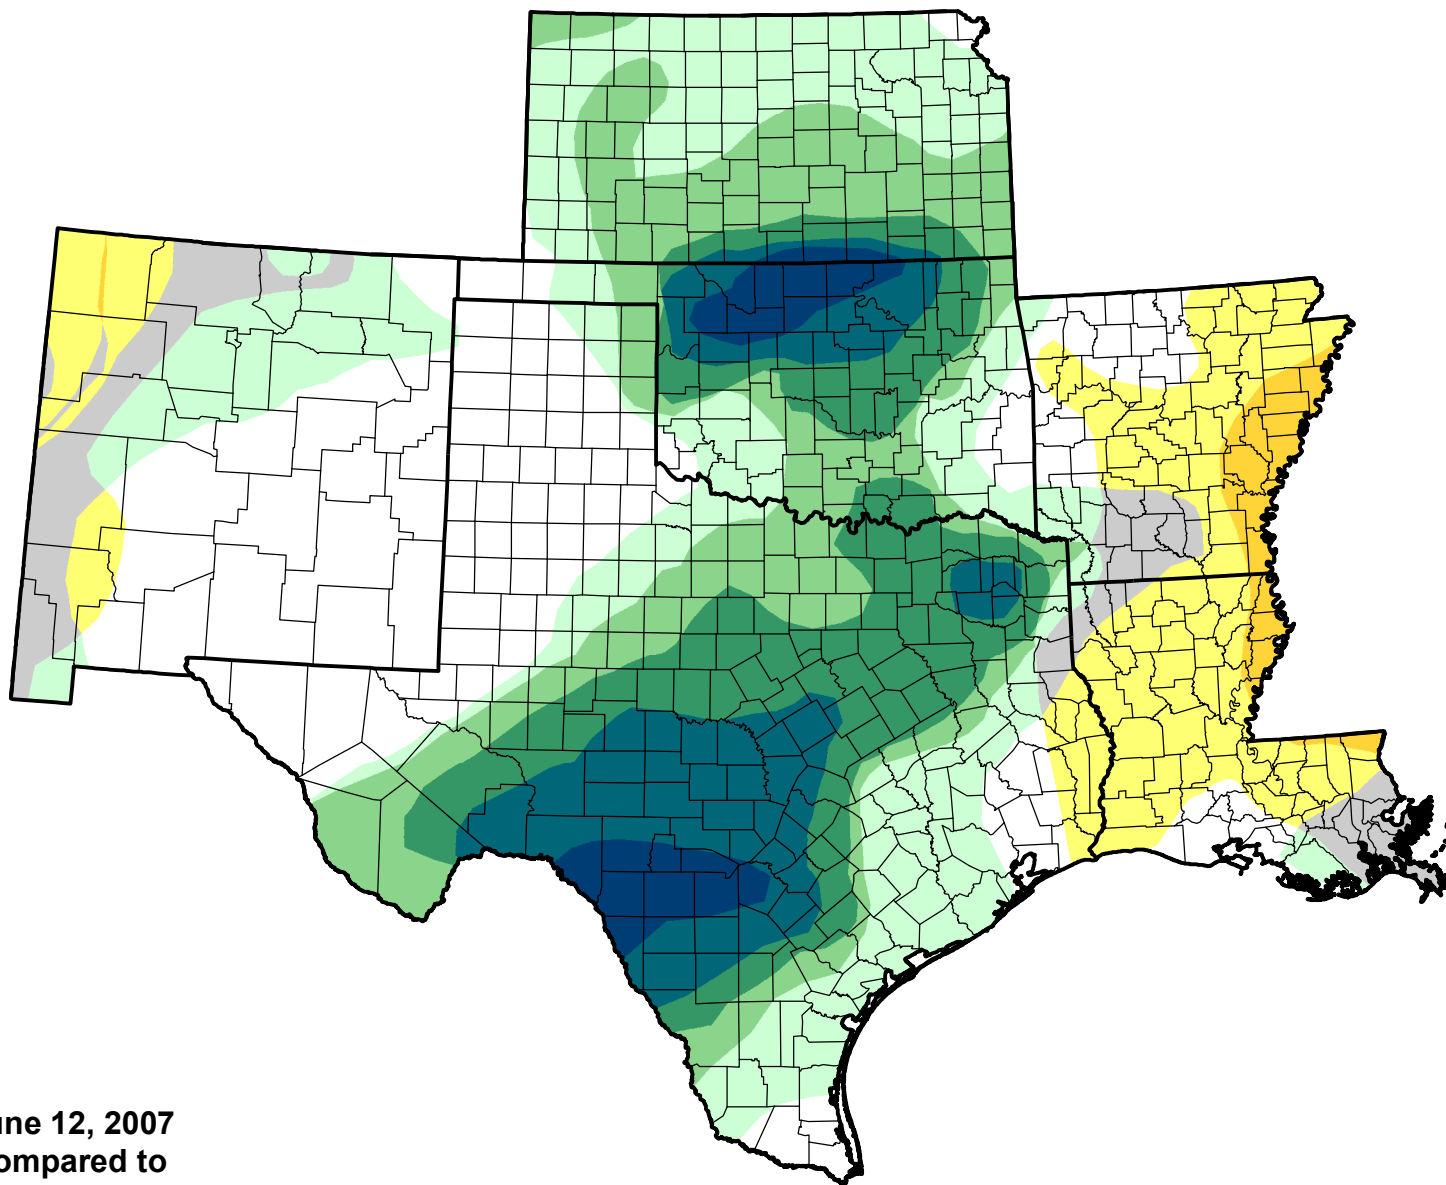

# U.S. Drought Monitor Class Change - SCIPP

26 Week

June 12, 2007  
compared to  
December 14, 2006

[droughtmonitor.unl.edu](http://droughtmonitor.unl.edu)

-  5 Class Degradation
-  4 Class Degradation
-  3 Class Degradation
-  2 Class Degradation
-  1 Class Degradation
-  No Change
-  1 Class Improvement
-  2 Class Improvement
-  3 Class Improvement
-  4 Class Improvement
-  5 Class Improvement