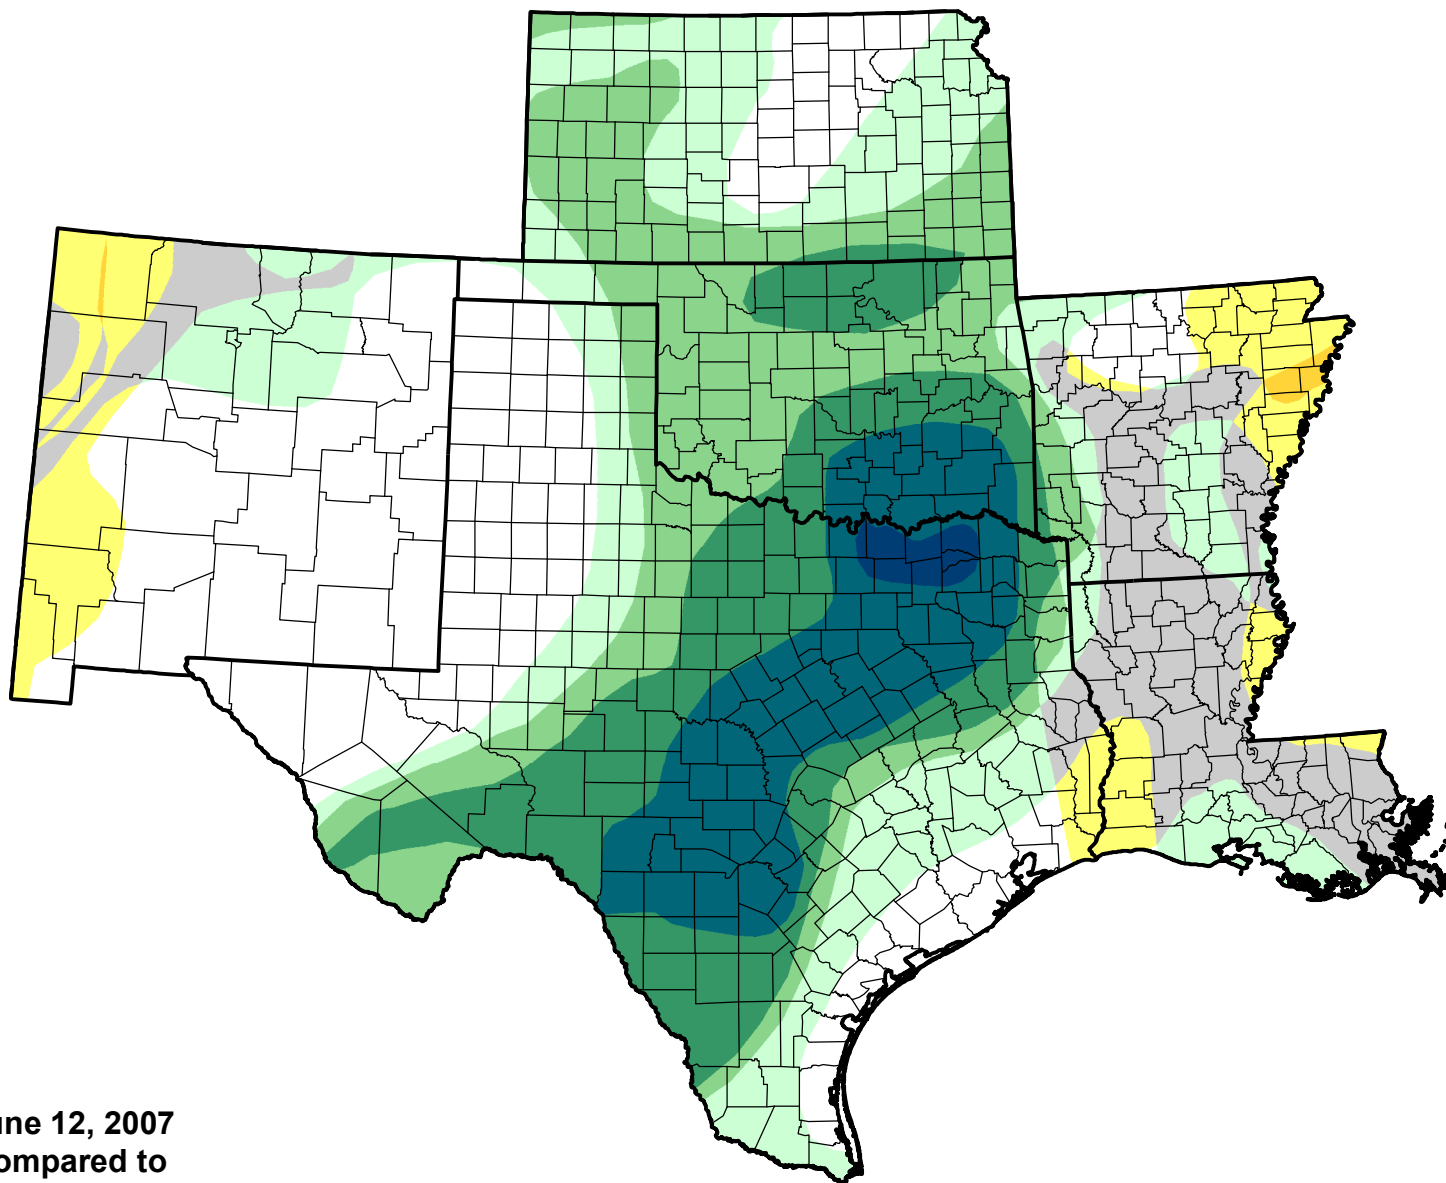

U.S. Drought Monitor Class Change - SCIPP

Start of Water Year

June 12, 2007
compared to
September 28, 2006

droughtmonitor.unl.edu

-  5 Class Degradation
-  4 Class Degradation
-  3 Class Degradation
-  2 Class Degradation
-  1 Class Degradation
-  No Change
-  1 Class Improvement
-  2 Class Improvement
-  3 Class Improvement
-  4 Class Improvement
-  5 Class Improvement