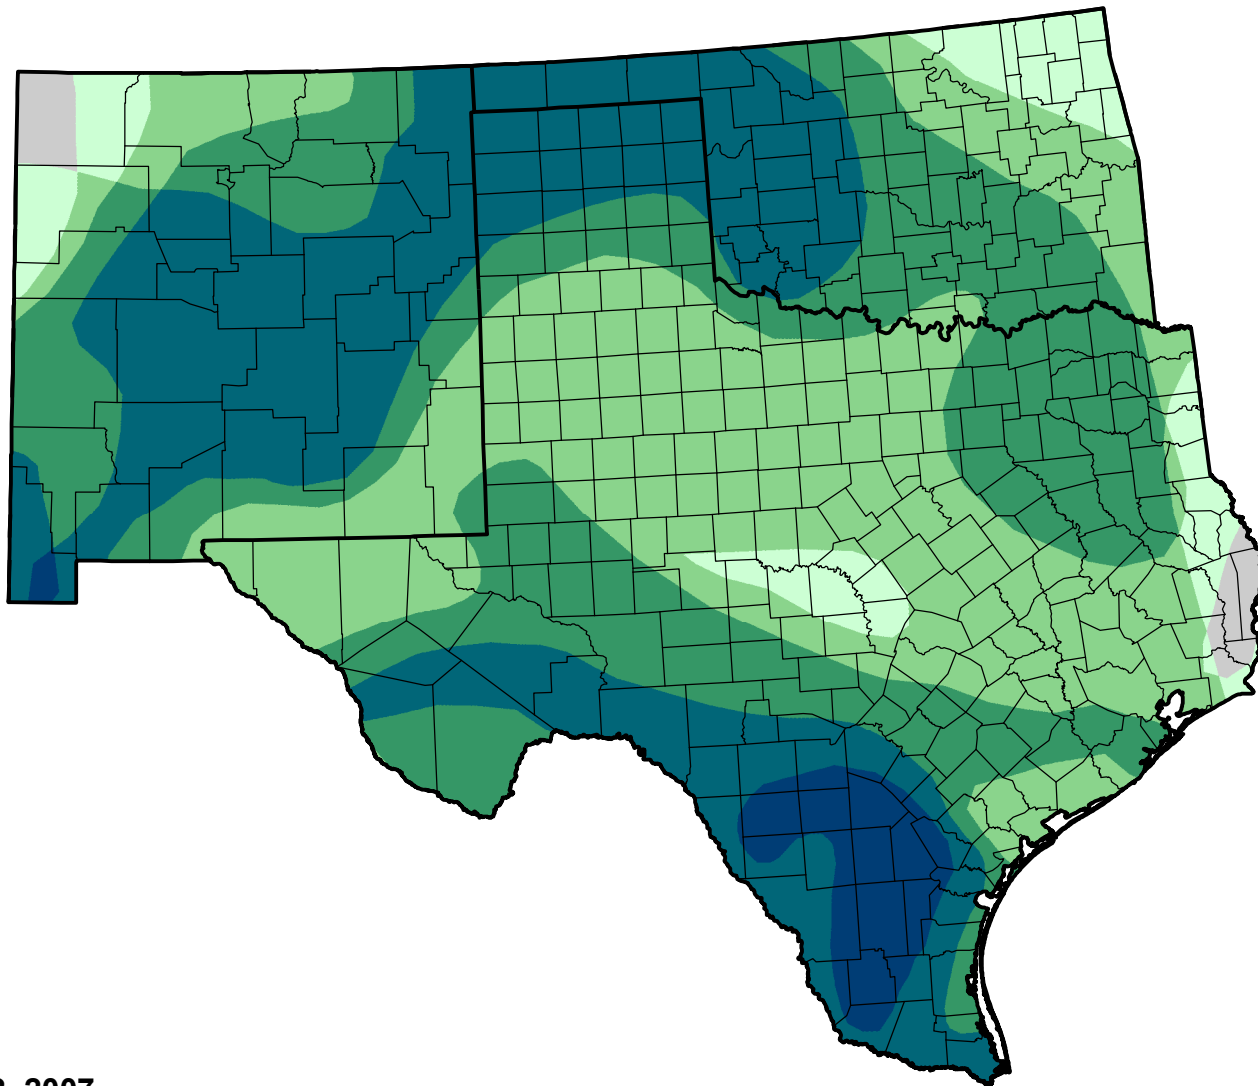

U.S. Drought Monitor Class Change - Southern Plains RDEWS

52 Week

June 12, 2007
compared to
June 15, 2006

droughtmonitor.unl.edu

-  5 Class Degradation
-  4 Class Degradation
-  3 Class Degradation
-  2 Class Degradation
-  1 Class Degradation
-  No Change
-  1 Class Improvement
-  2 Class Improvement
-  3 Class Improvement
-  4 Class Improvement
-  5 Class Improvement