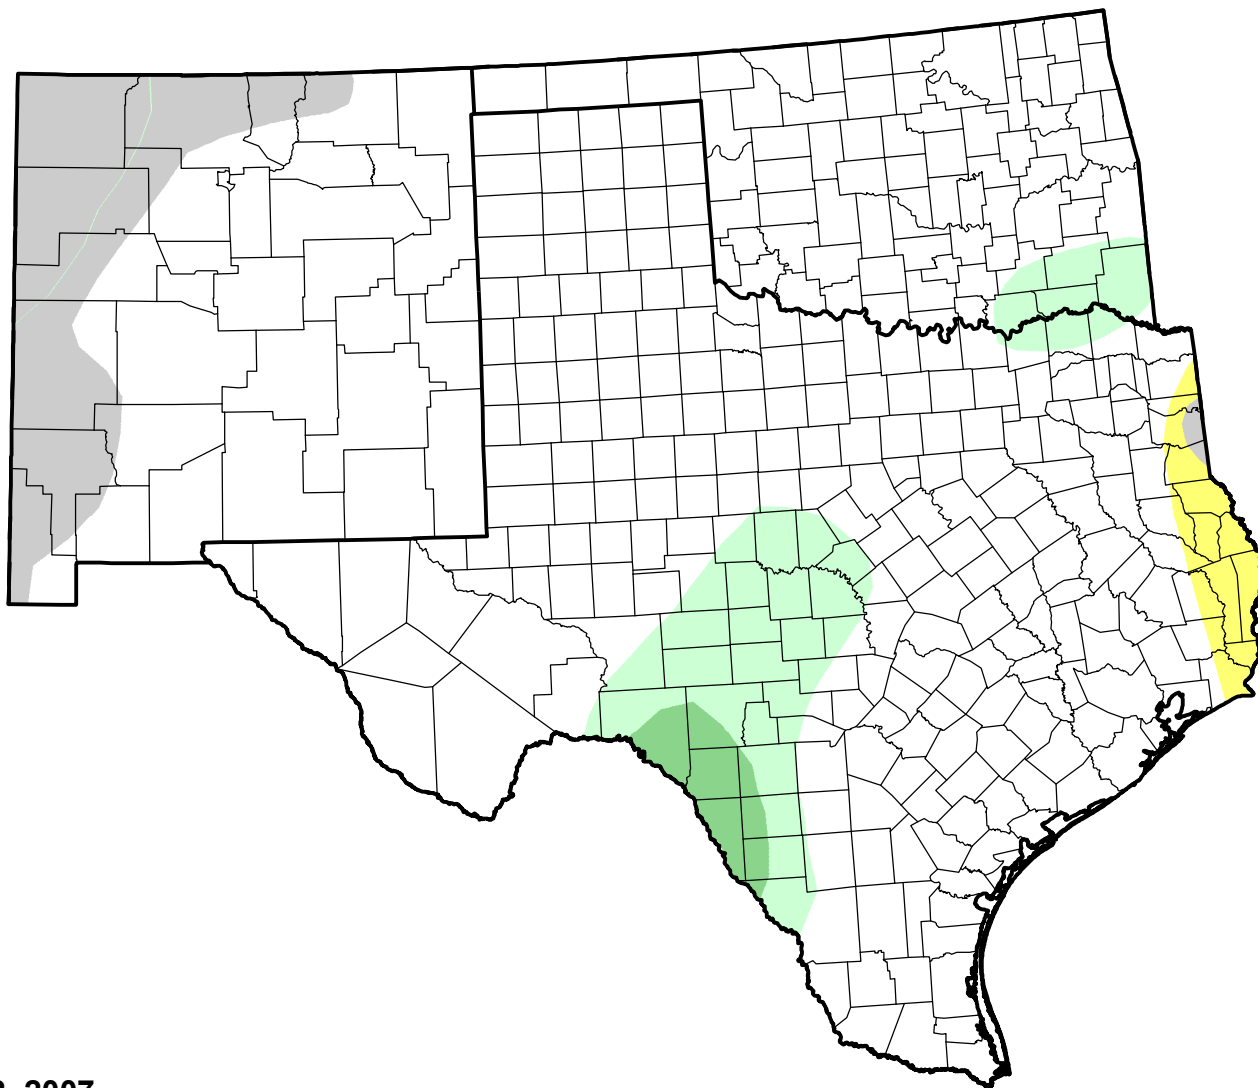

U.S. Drought Monitor Class Change - Southern Plains RDEWS

8 Week

June 12, 2007
compared to
April 19, 2007

droughtmonitor.unl.edu

- | | |
|---|---------------------|
|  | 5 Class Degradation |
|  | 4 Class Degradation |
|  | 3 Class Degradation |
|  | 2 Class Degradation |
|  | 1 Class Degradation |
|  | No Change |
|  | 1 Class Improvement |
|  | 2 Class Improvement |
|  | 3 Class Improvement |
|  | 4 Class Improvement |
|  | 5 Class Improvement |