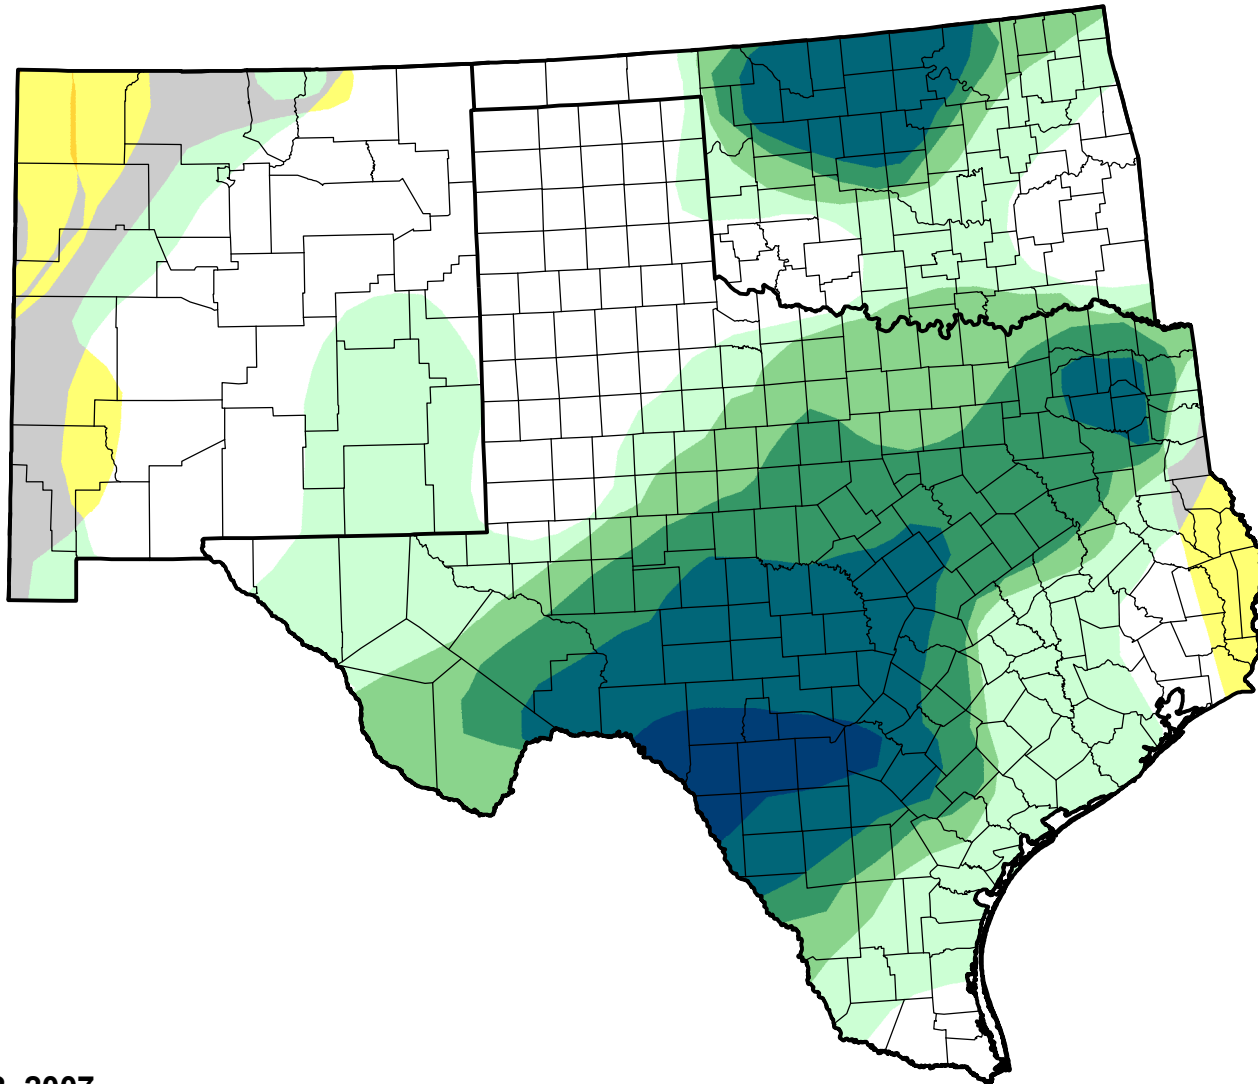

# U.S. Drought Monitor Class Change - Southern Plains RDEWS

Start of Calendar Year

June 12, 2007  
compared to  
January 4, 2007

[droughtmonitor.unl.edu](http://droughtmonitor.unl.edu)

-  5 Class Degradation
-  4 Class Degradation
-  3 Class Degradation
-  2 Class Degradation
-  1 Class Degradation
-  No Change
-  1 Class Improvement
-  2 Class Improvement
-  3 Class Improvement
-  4 Class Improvement
-  5 Class Improvement