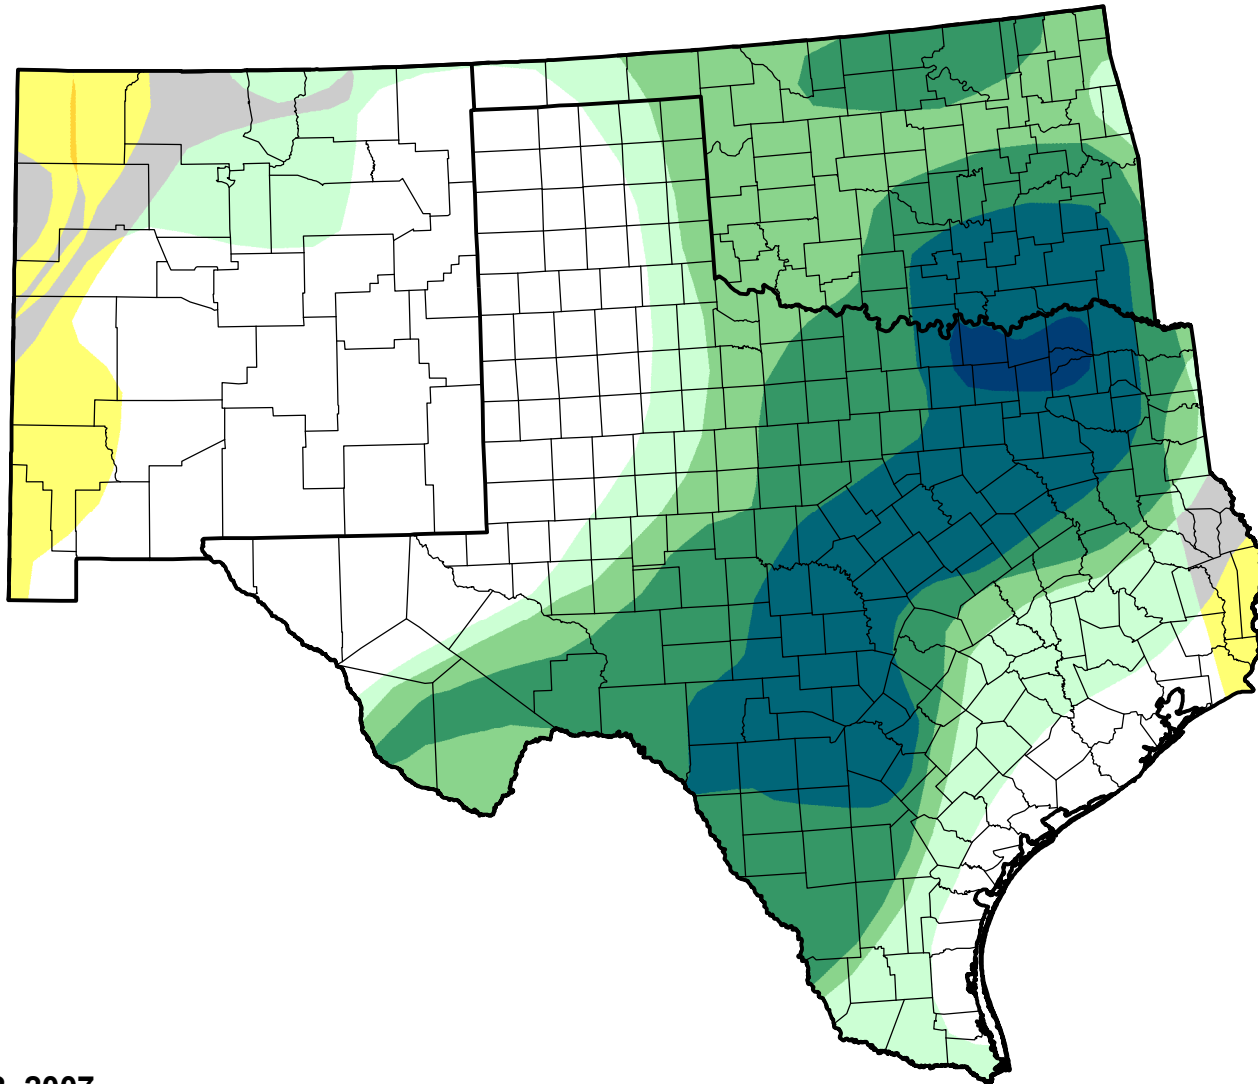

# U.S. Drought Monitor Class Change - Southern Plains RDEWS

Start of Water Year

June 12, 2007  
compared to  
September 28, 2006

[droughtmonitor.unl.edu](http://droughtmonitor.unl.edu)

-  5 Class Degradation
-  4 Class Degradation
-  3 Class Degradation
-  2 Class Degradation
-  1 Class Degradation
-  No Change
-  1 Class Improvement
-  2 Class Improvement
-  3 Class Improvement
-  4 Class Improvement
-  5 Class Improvement