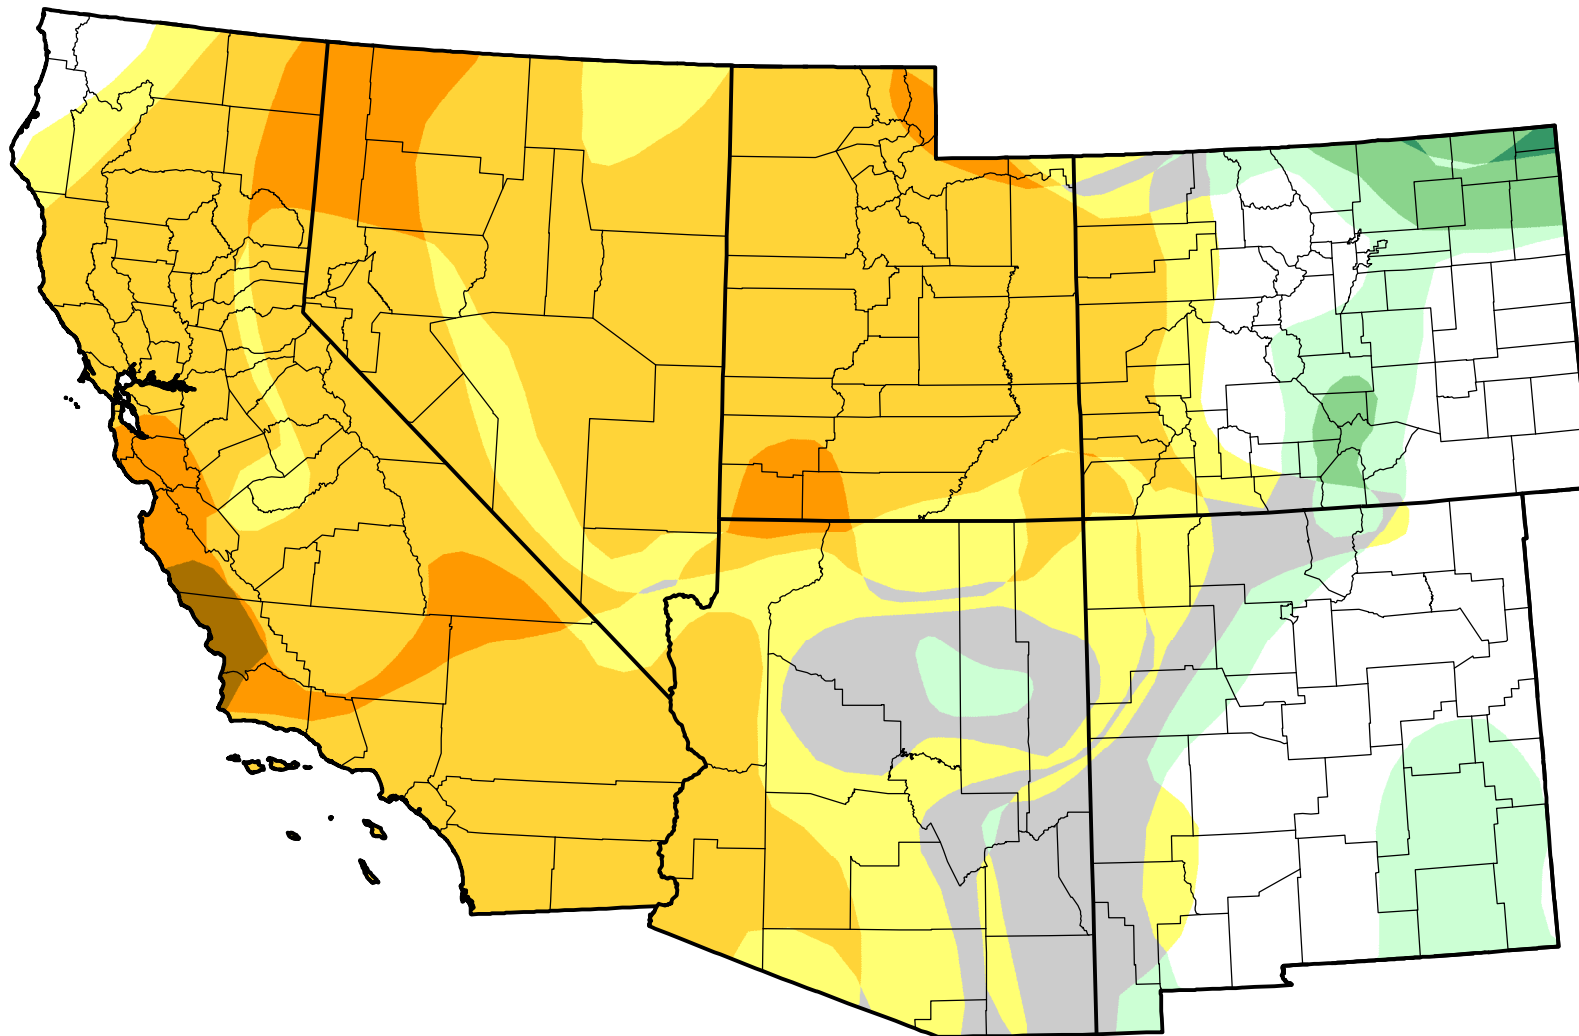

# U.S. Drought Monitor Class Change - Southwest

Start of Calendar Year

June 12, 2007  
compared to  
January 4, 2007

[droughtmonitor.unl.edu](http://droughtmonitor.unl.edu)

-  5 Class Degradation
-  4 Class Degradation
-  3 Class Degradation
-  2 Class Degradation
-  1 Class Degradation
-  No Change
-  1 Class Improvement
-  2 Class Improvement
-  3 Class Improvement
-  4 Class Improvement
-  5 Class Improvement