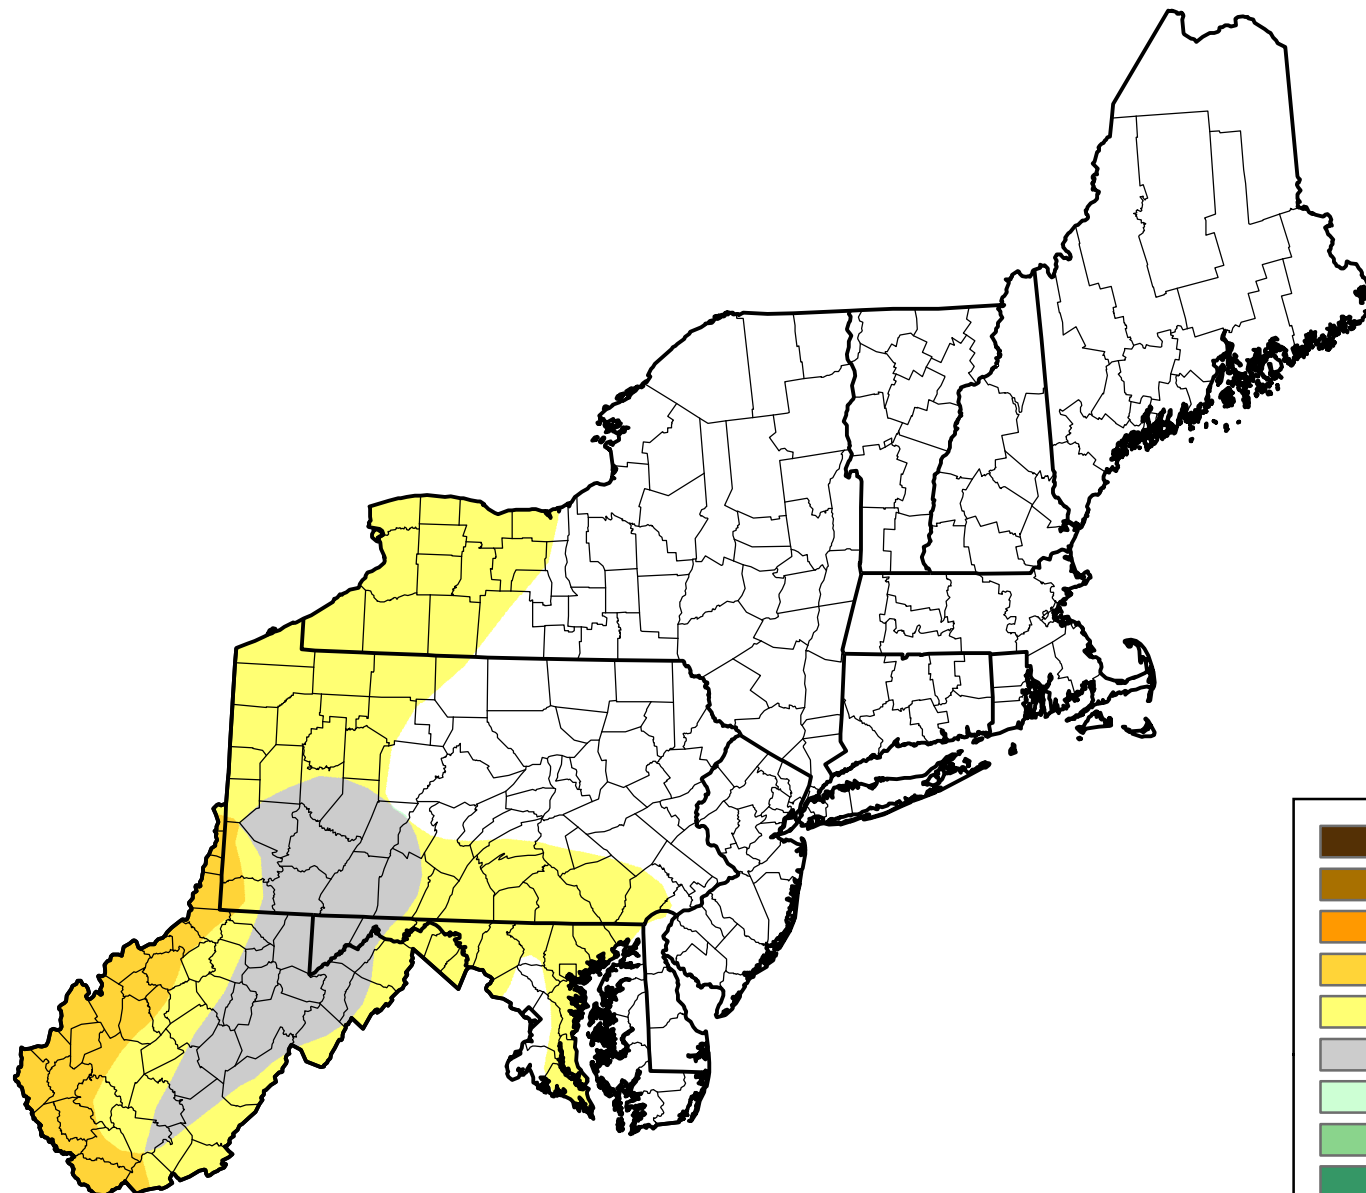

U.S. Drought Monitor Class Change - Northeast

26 Week

June 19, 2007
compared to
December 21, 2006

droughtmonitor.unl.edu

- 5 Class Degradation
- 4 Class Degradation
- 3 Class Degradation
- 2 Class Degradation
- 1 Class Degradation
- No Change
- 1 Class Improvement
- 2 Class Improvement
- 3 Class Improvement
- 4 Class Improvement
- 5 Class Improvement