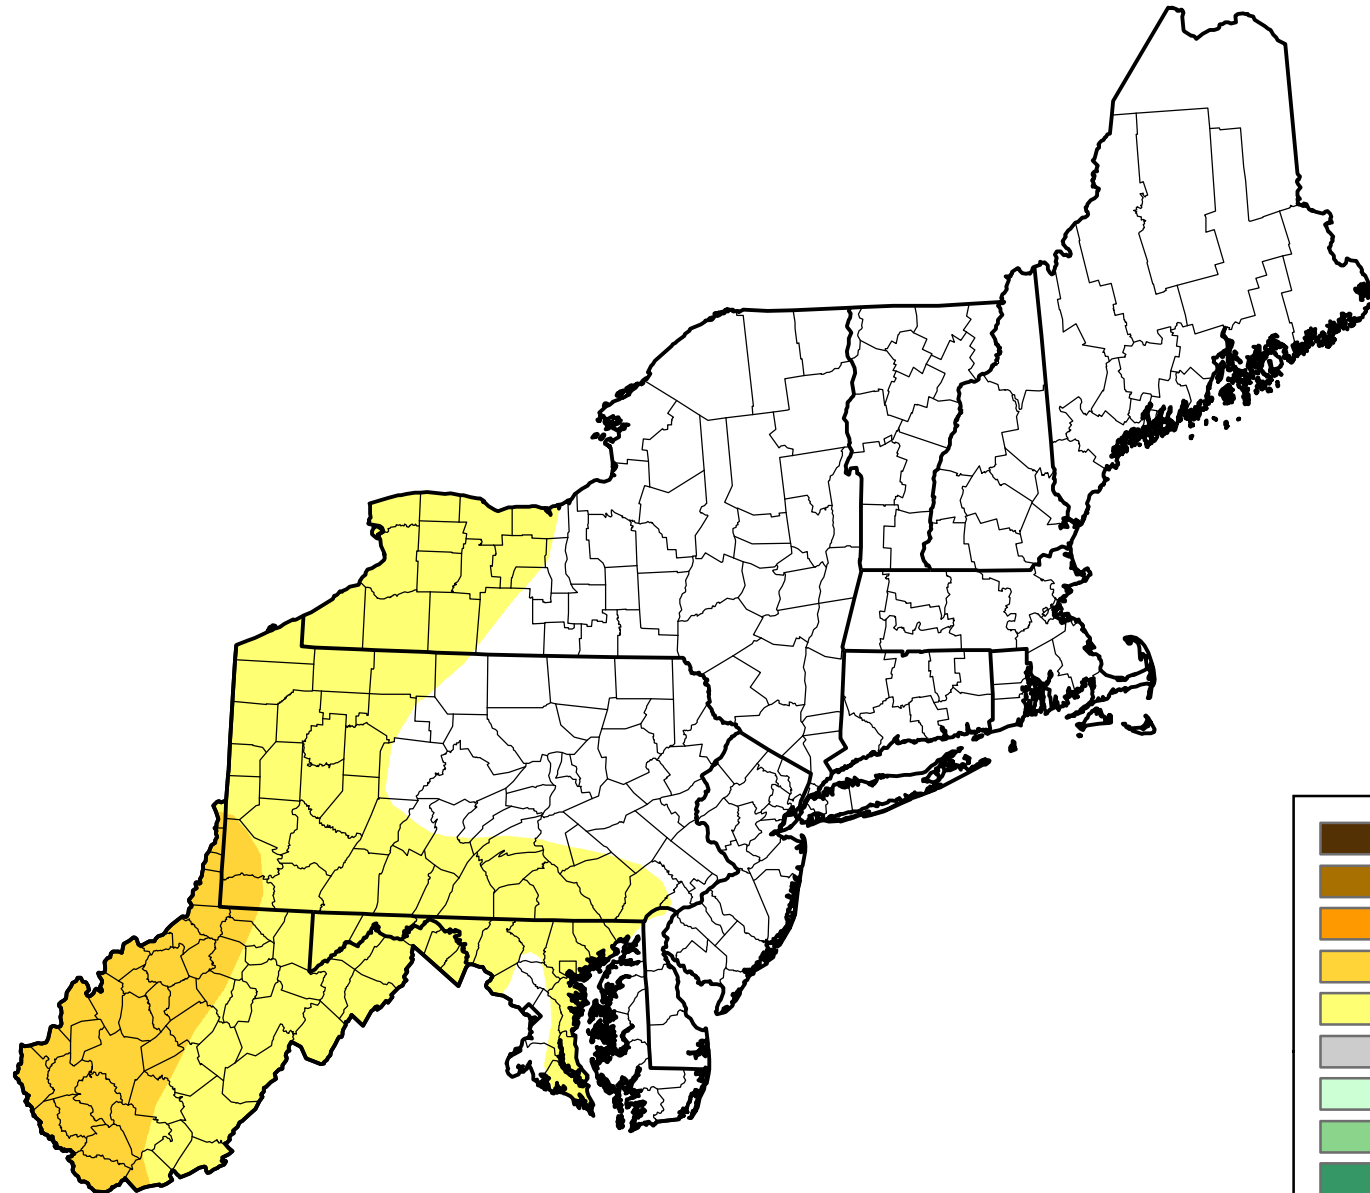

# U.S. Drought Monitor Class Change - Northeast

## Start of Water Year

June 19, 2007  
compared to  
September 28, 2006

[droughtmonitor.unl.edu](http://droughtmonitor.unl.edu)

-  5 Class Degradation
-  4 Class Degradation
-  3 Class Degradation
-  2 Class Degradation
-  1 Class Degradation
-  No Change
-  1 Class Improvement
-  2 Class Improvement
-  3 Class Improvement
-  4 Class Improvement
-  5 Class Improvement