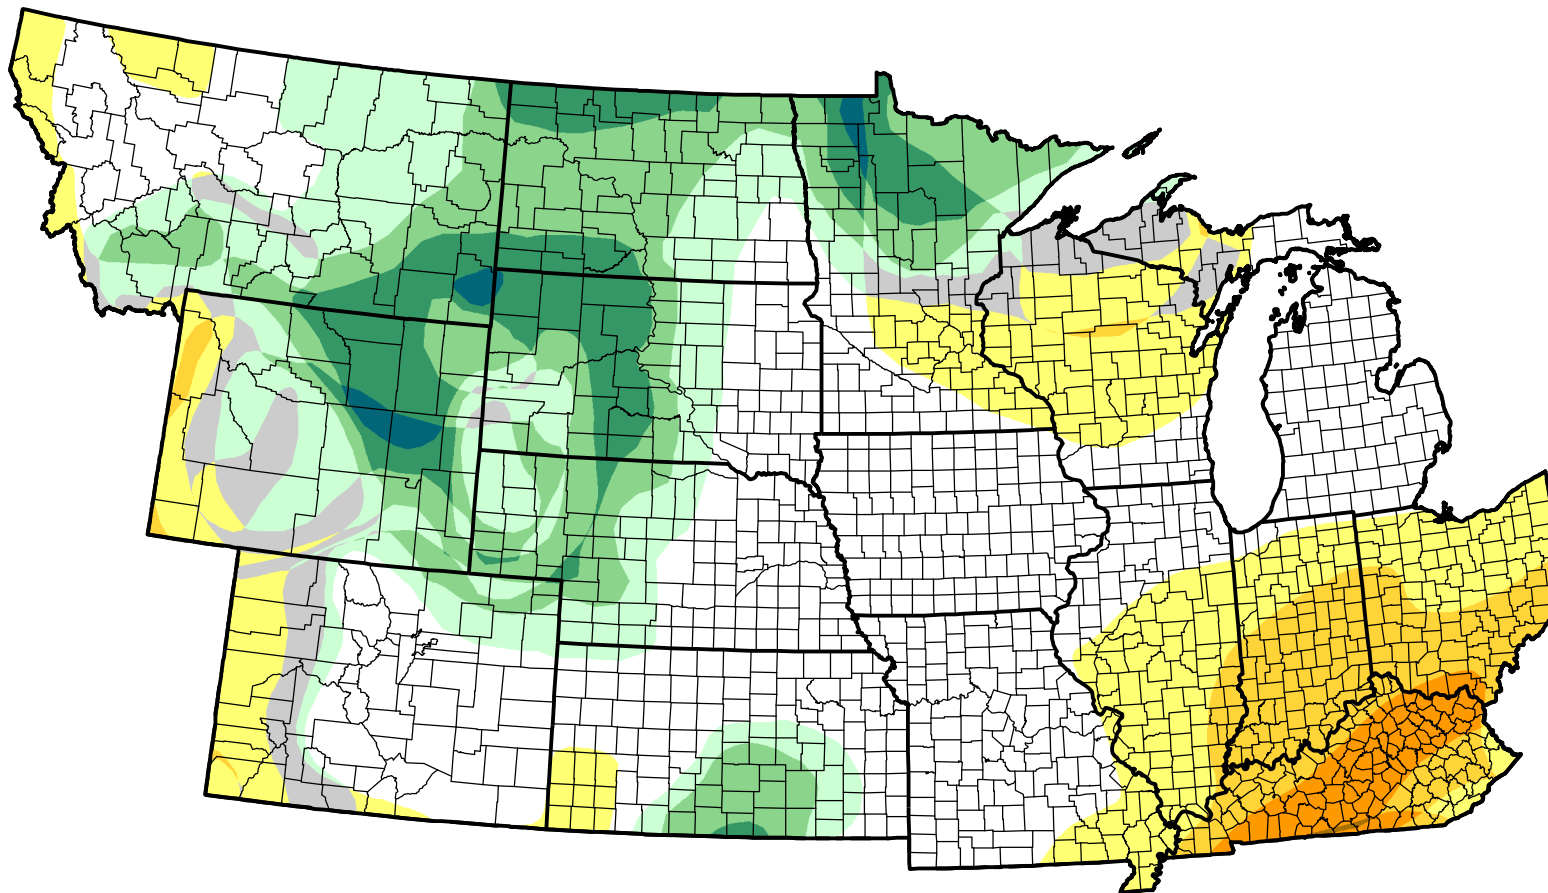

# U.S. Drought Monitor Class Change - NWS Central 13 Week

**June 19, 2007  
compared to  
March 22, 2007**

[droughtmonitor.unl.edu](http://droughtmonitor.unl.edu)

-  5 Class Degradation
-  4 Class Degradation
-  3 Class Degradation
-  2 Class Degradation
-  1 Class Degradation
-  No Change
-  1 Class Improvement
-  2 Class Improvement
-  3 Class Improvement
-  4 Class Improvement
-  5 Class Improvement