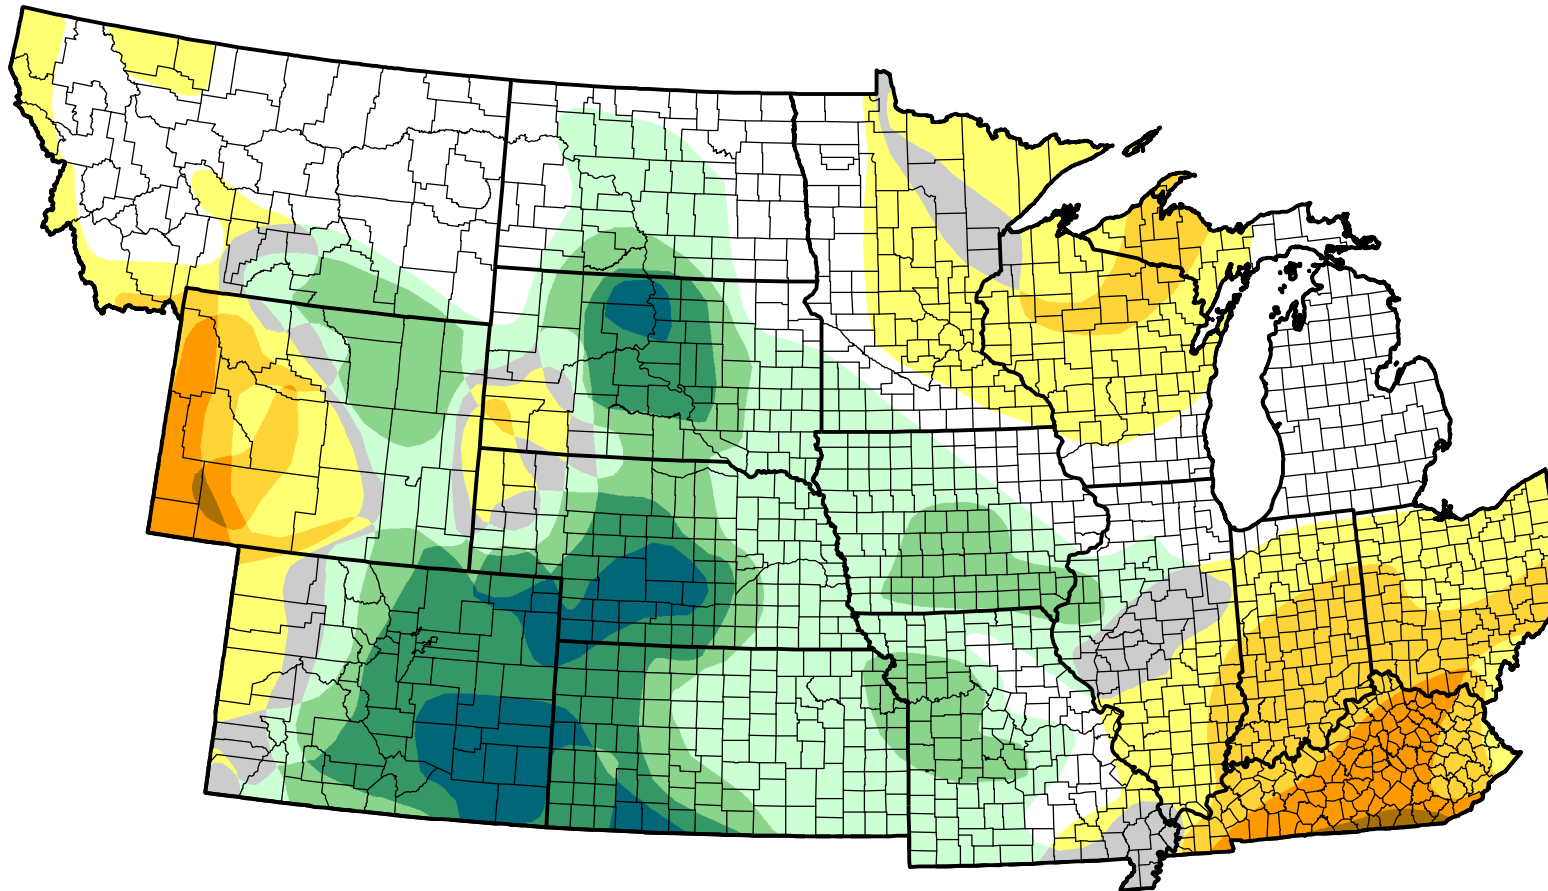

U.S. Drought Monitor Class Change - NWS Central 52 Week

June 19, 2007
compared to
June 22, 2006

droughtmonitor.unl.edu

-  5 Class Degradation
-  4 Class Degradation
-  3 Class Degradation
-  2 Class Degradation
-  1 Class Degradation
-  No Change
-  1 Class Improvement
-  2 Class Improvement
-  3 Class Improvement
-  4 Class Improvement
-  5 Class Improvement