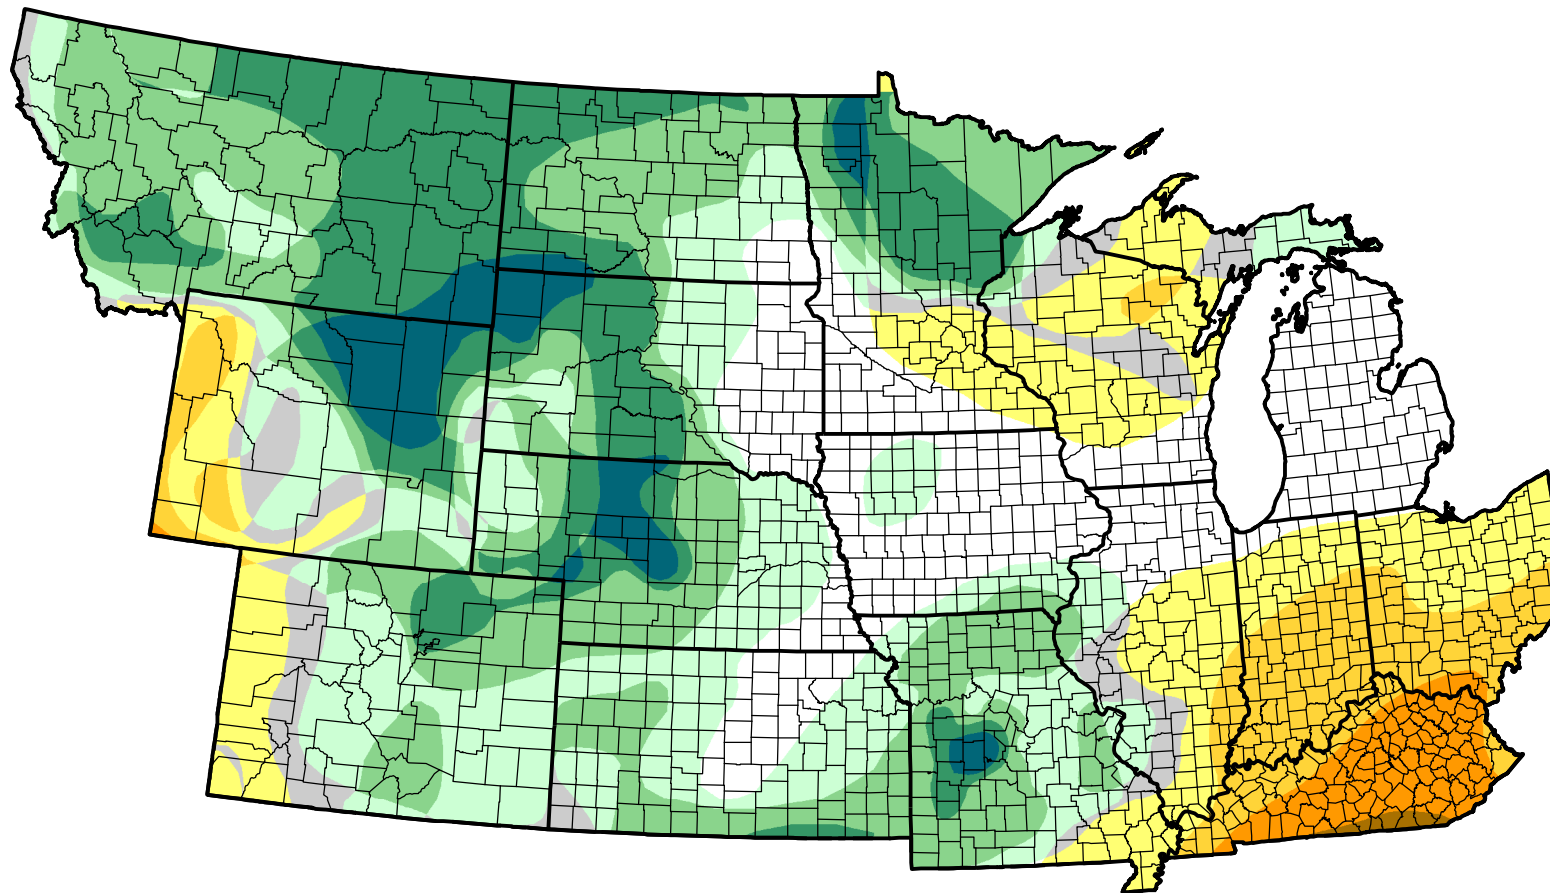

U.S. Drought Monitor Class Change - NWS Central Start of Water Year

-  5 Class Degradation
-  4 Class Degradation
-  3 Class Degradation
-  2 Class Degradation
-  1 Class Degradation
-  No Change
-  1 Class Improvement
-  2 Class Improvement
-  3 Class Improvement
-  4 Class Improvement
-  5 Class Improvement

June 19, 2007
compared to
September 28, 2006

droughtmonitor.unl.edu