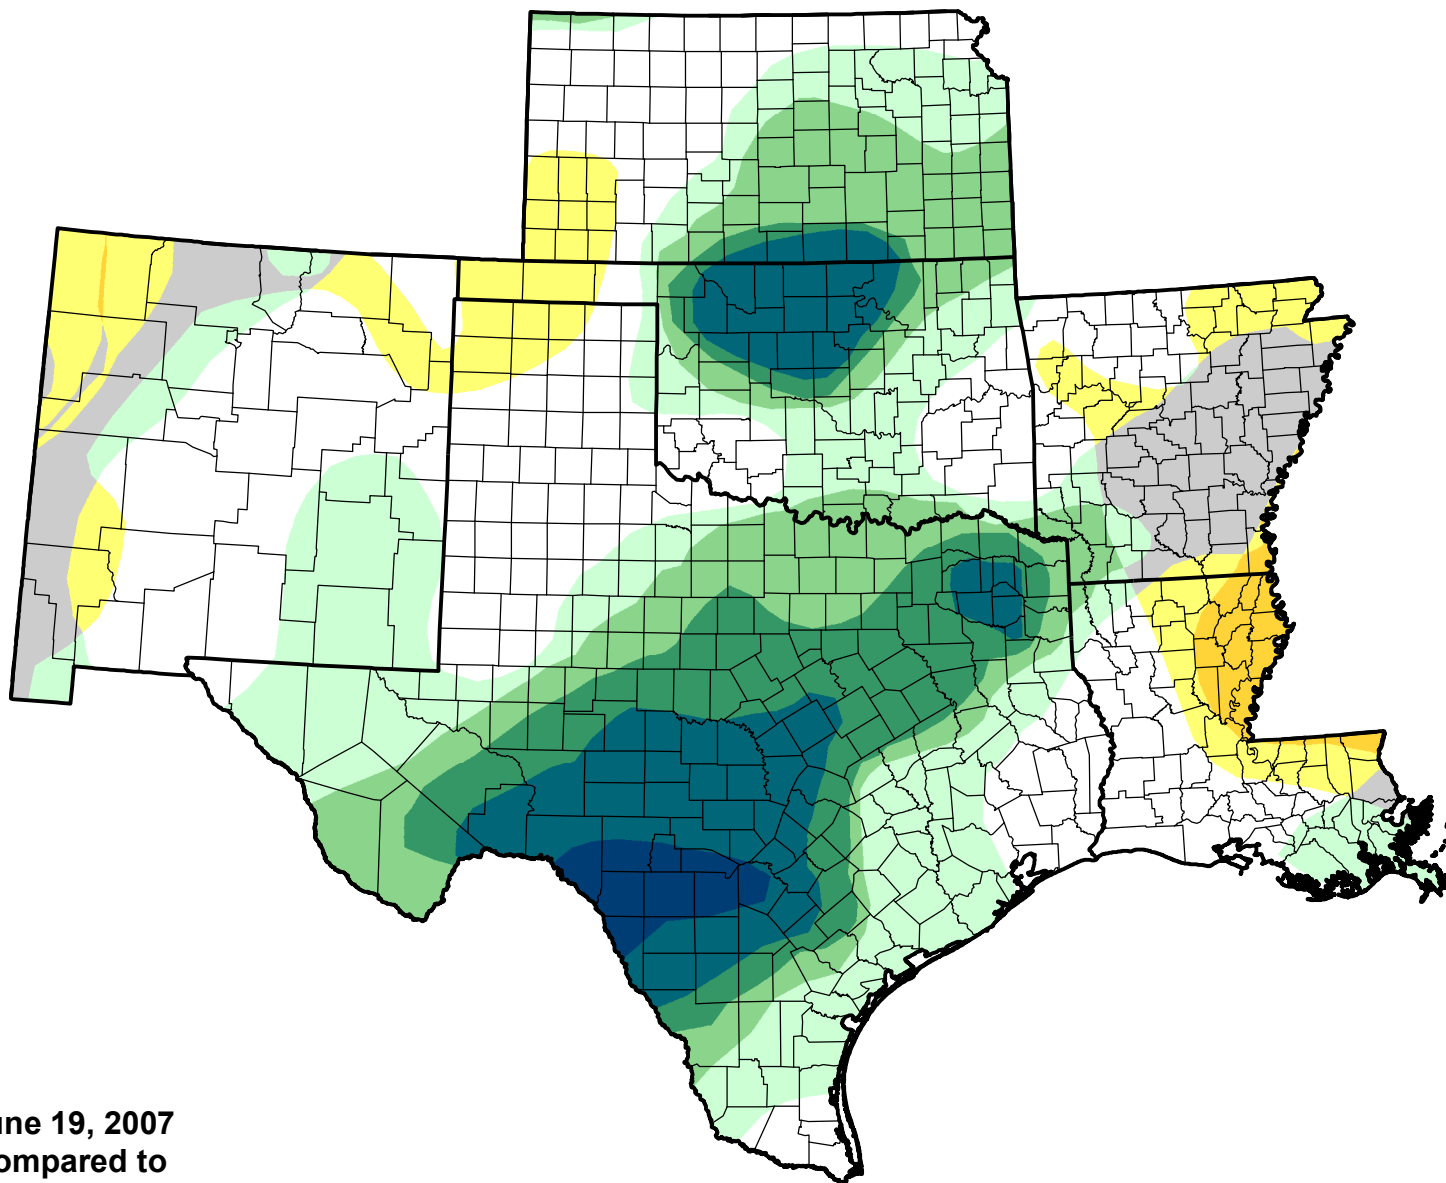

U.S. Drought Monitor Class Change - SCIPP

Start of Calendar Year

June 19, 2007
compared to
January 4, 2007

droughtmonitor.unl.edu

- 5 Class Degradation
- 4 Class Degradation
- 3 Class Degradation
- 2 Class Degradation
- 1 Class Degradation
- No Change
- 1 Class Improvement
- 2 Class Improvement
- 3 Class Improvement
- 4 Class Improvement
- 5 Class Improvement