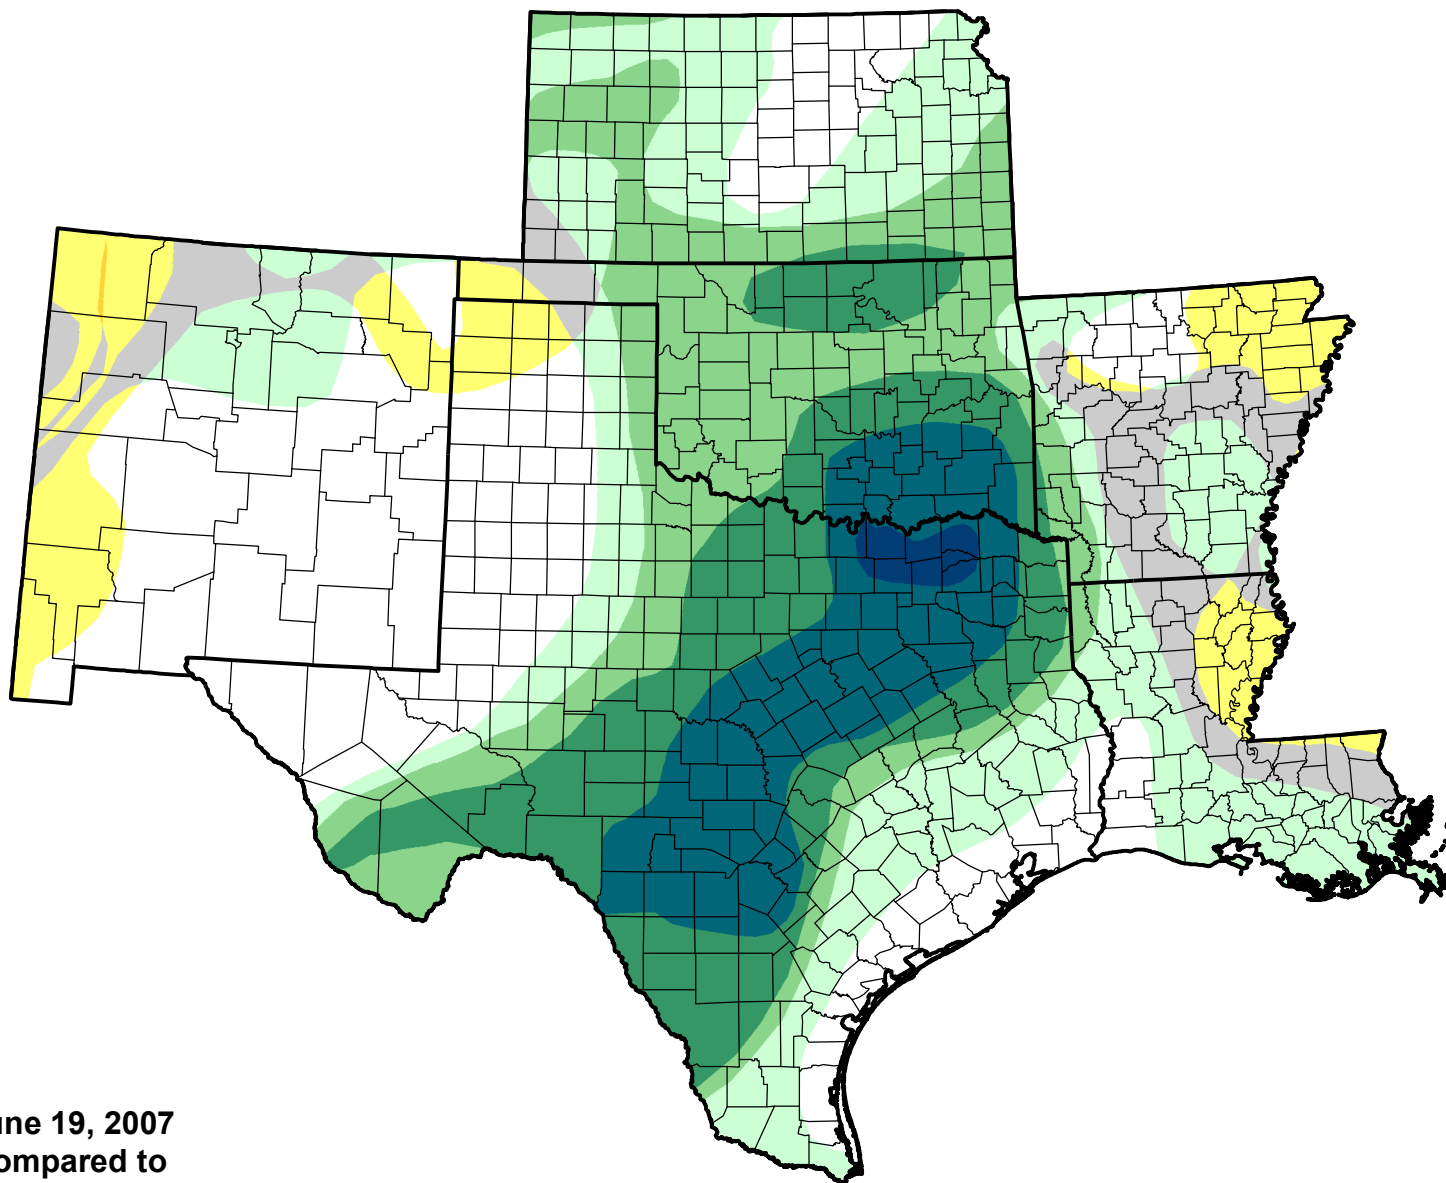

U.S. Drought Monitor Class Change - SCIPP

Start of Water Year

June 19, 2007
compared to
September 28, 2006

droughtmonitor.unl.edu

- 5 Class Degradation
- 4 Class Degradation
- 3 Class Degradation
- 2 Class Degradation
- 1 Class Degradation
- No Change
- 1 Class Improvement
- 2 Class Improvement
- 3 Class Improvement
- 4 Class Improvement
- 5 Class Improvement