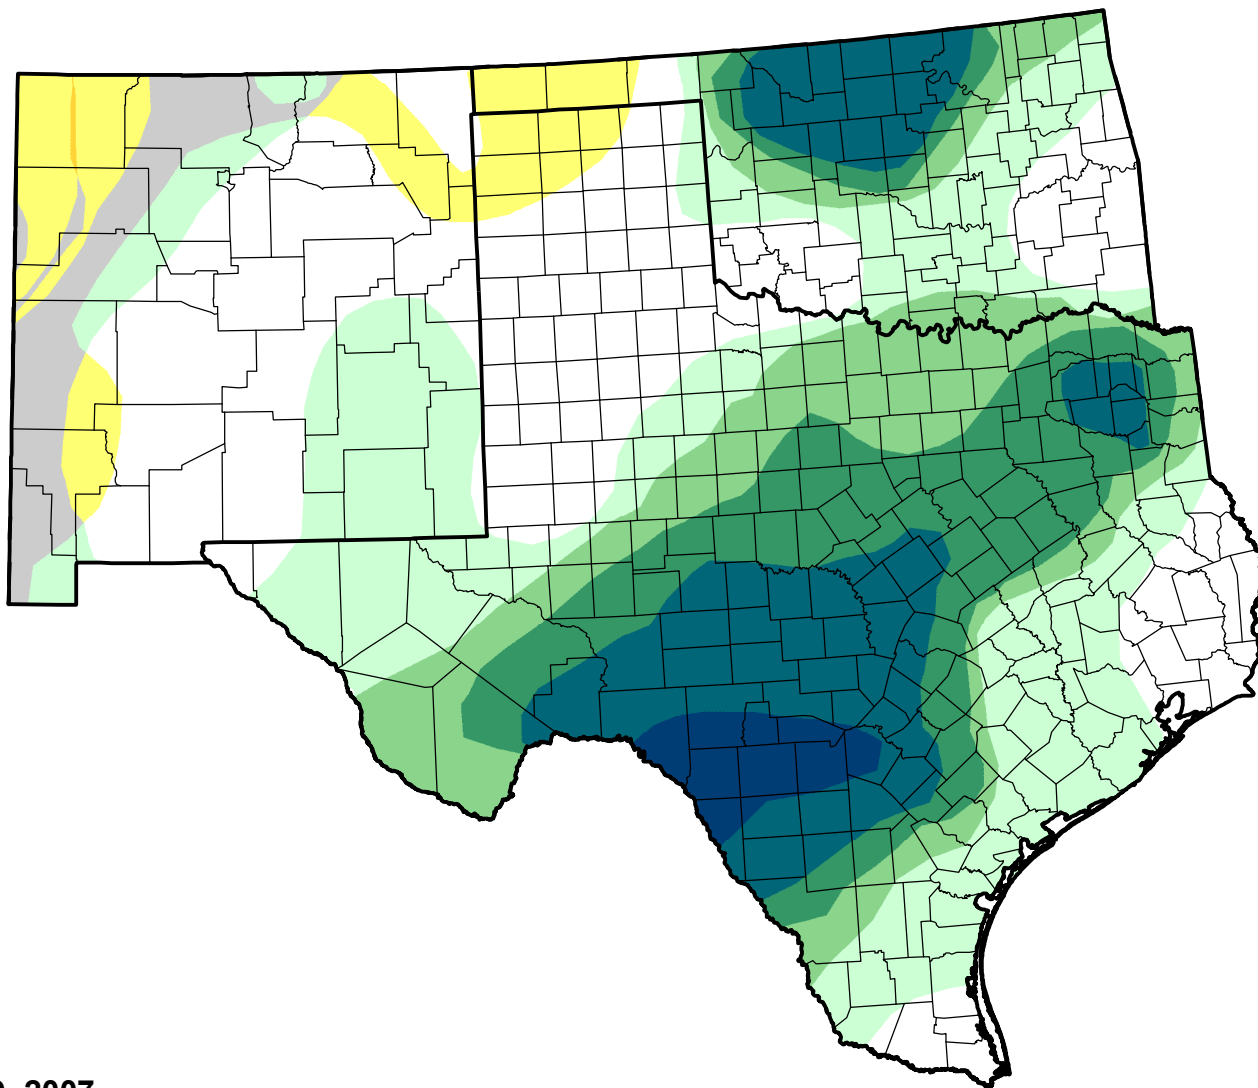

U.S. Drought Monitor Class Change - Southern Plains RDEWS

Start of Calendar Year

June 19, 2007
compared to
January 4, 2007

droughtmonitor.unl.edu

-  5 Class Degradation
-  4 Class Degradation
-  3 Class Degradation
-  2 Class Degradation
-  1 Class Degradation
-  No Change
-  1 Class Improvement
-  2 Class Improvement
-  3 Class Improvement
-  4 Class Improvement
-  5 Class Improvement