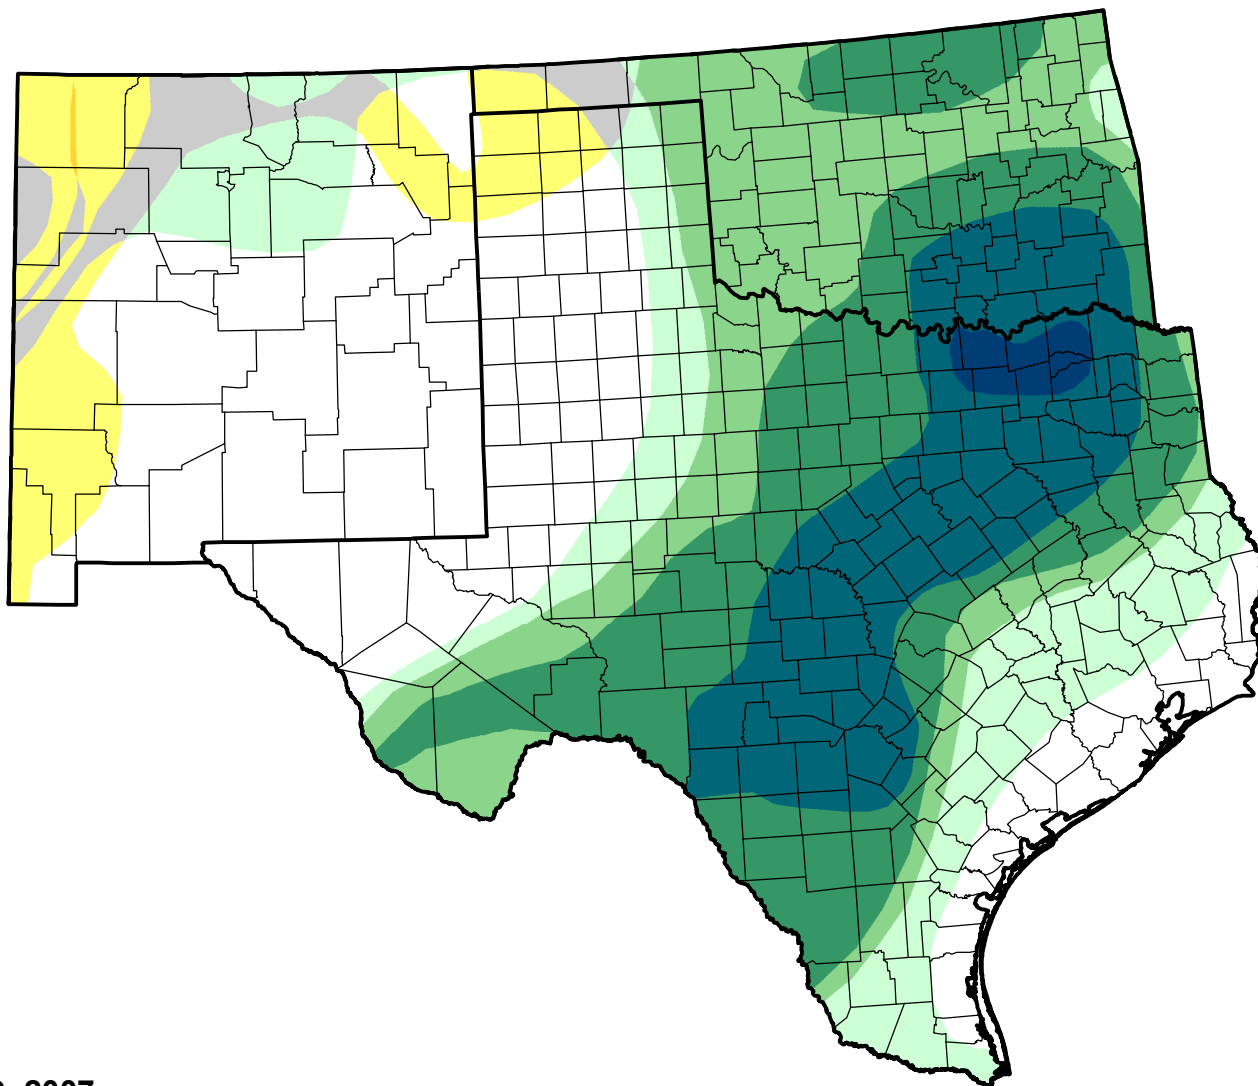

U.S. Drought Monitor Class Change - Southern Plains RDEWS

Start of Water Year

June 19, 2007
compared to
September 28, 2006

droughtmonitor.unl.edu

-  5 Class Degradation
-  4 Class Degradation
-  3 Class Degradation
-  2 Class Degradation
-  1 Class Degradation
-  No Change
-  1 Class Improvement
-  2 Class Improvement
-  3 Class Improvement
-  4 Class Improvement
-  5 Class Improvement