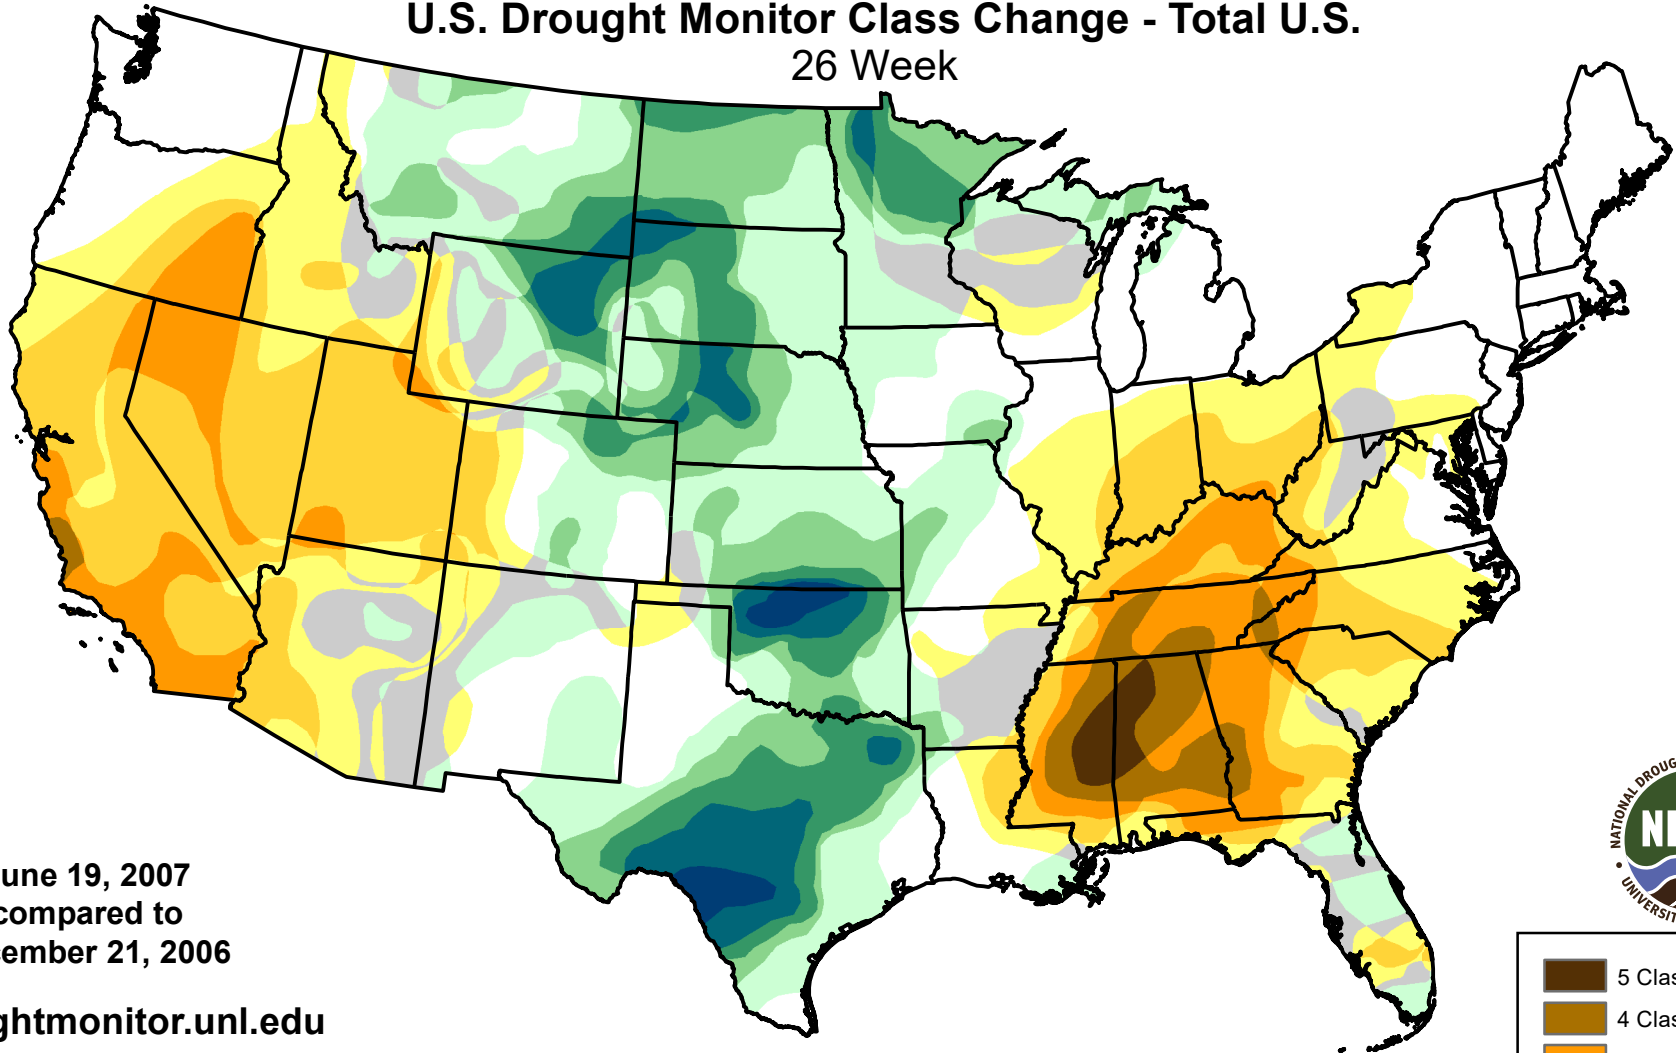

U.S. Drought Monitor Class Change - Total U.S. 26 Week

June 19, 2007
compared to
December 21, 2006

droughtmonitor.unl.edu

-  5 Class Degradation
-  4 Class Degradation
-  3 Class Degradation
-  2 Class Degradation
-  1 Class Degradation
-  No Change
-  1 Class Improvement
-  2 Class Improvement
-  3 Class Improvement
-  4 Class Improvement
-  5 Class Improvement