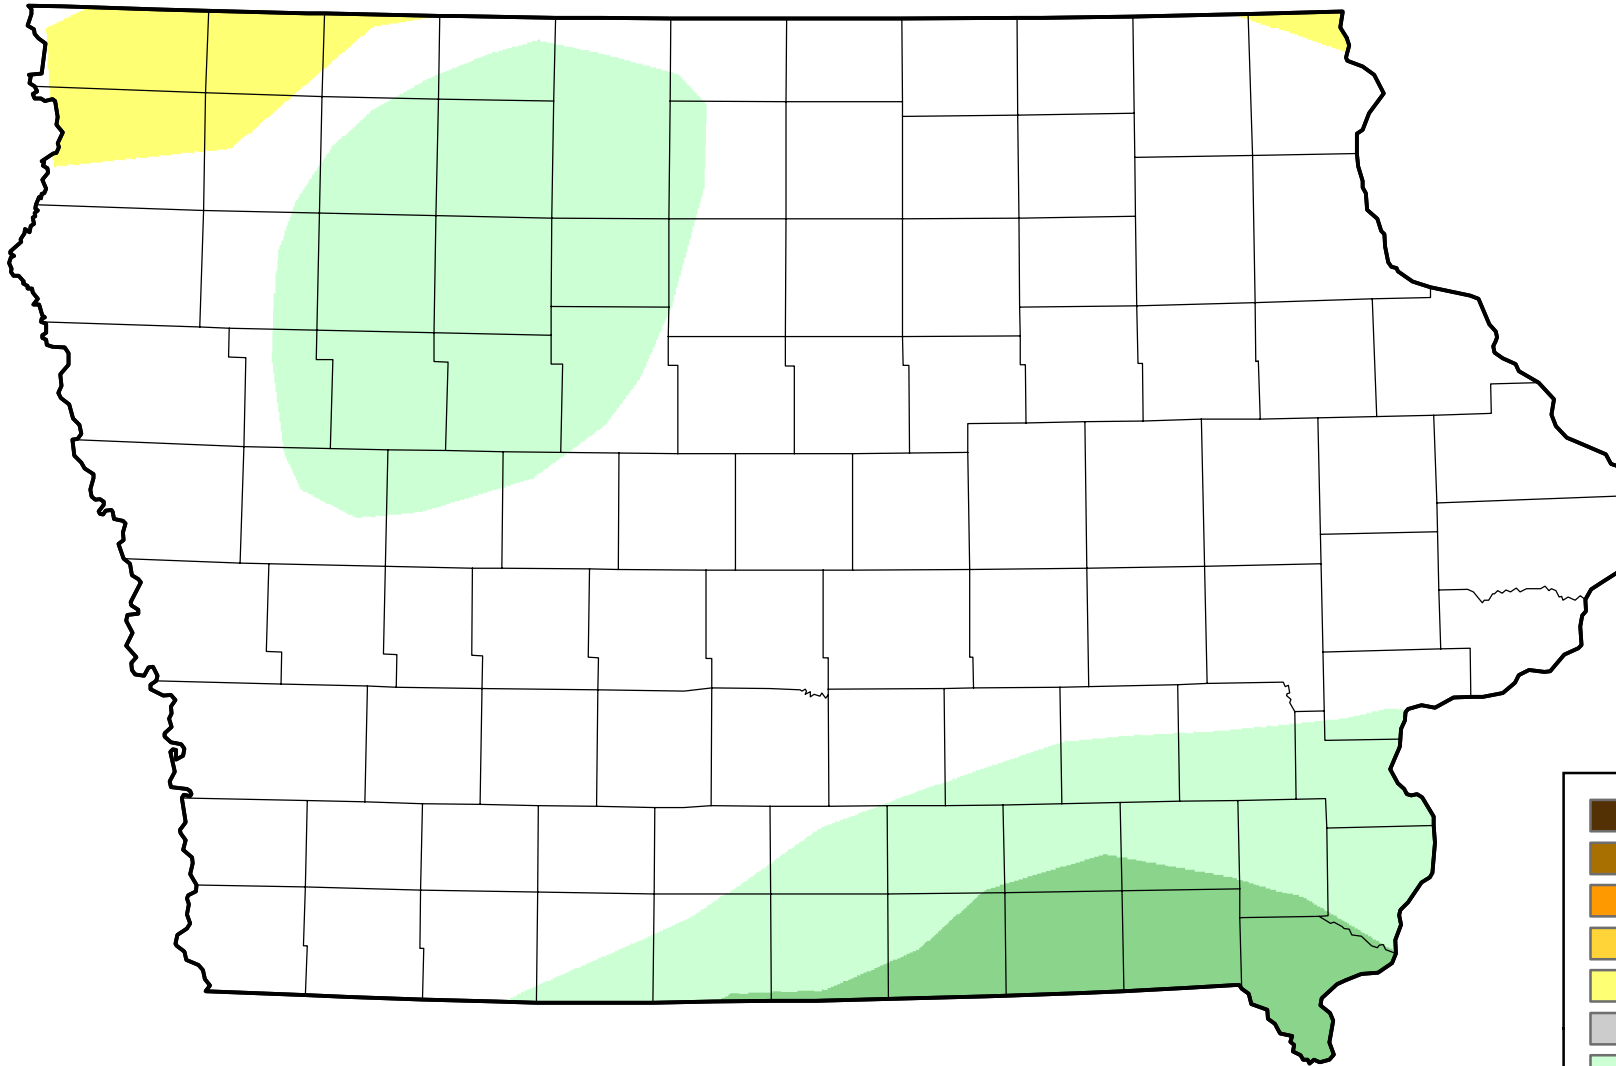

U.S. Drought Monitor Class Change - Iowa

Start of Water Year

June 26, 2007
compared to
September 28, 2006

droughtmonitor.unl.edu

- | | |
|---|---------------------|
|  | 5 Class Degradation |
|  | 4 Class Degradation |
|  | 3 Class Degradation |
|  | 2 Class Degradation |
|  | 1 Class Degradation |
|  | No Change |
|  | 1 Class Improvement |
|  | 2 Class Improvement |
|  | 3 Class Improvement |
|  | 4 Class Improvement |
|  | 5 Class Improvement |